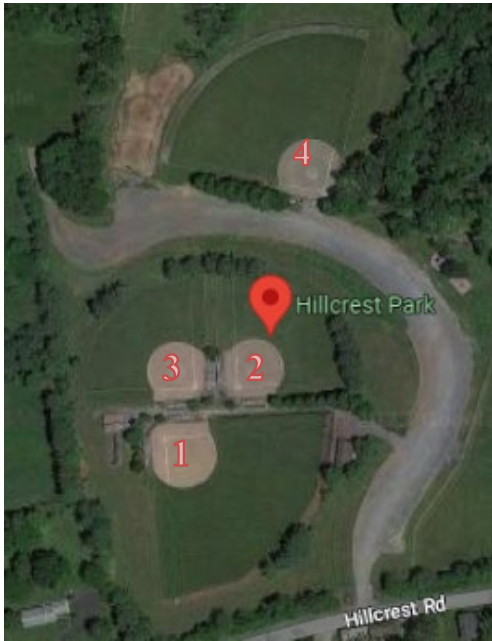

## HILLCREST PARK

12 Hillcrest Road, Whitehouse Station / Readington Township, NJ 08889

<https://goo.gl/maps/b7wTAiHxcKYs9BUUA>

## SUMMERS ROAD PARK

81 Summers Road, Flemington, NJ 08822

<https://goo.gl/maps/awgzrgheioAxZtcX6>

of New Jersey

## SINGLEY PARK

425 Woodfern Rd., Hillsborough, NJ 08844

<https://goo.gl/maps/haXXCRm1bP3qJv1r9>

## HAROLD DOCHERTY MEMORIAL PARK

162 U.S.206, Hillsborough, NJ 08844

<https://goo.gl/maps/drZ5najYRjwbhfPE6>