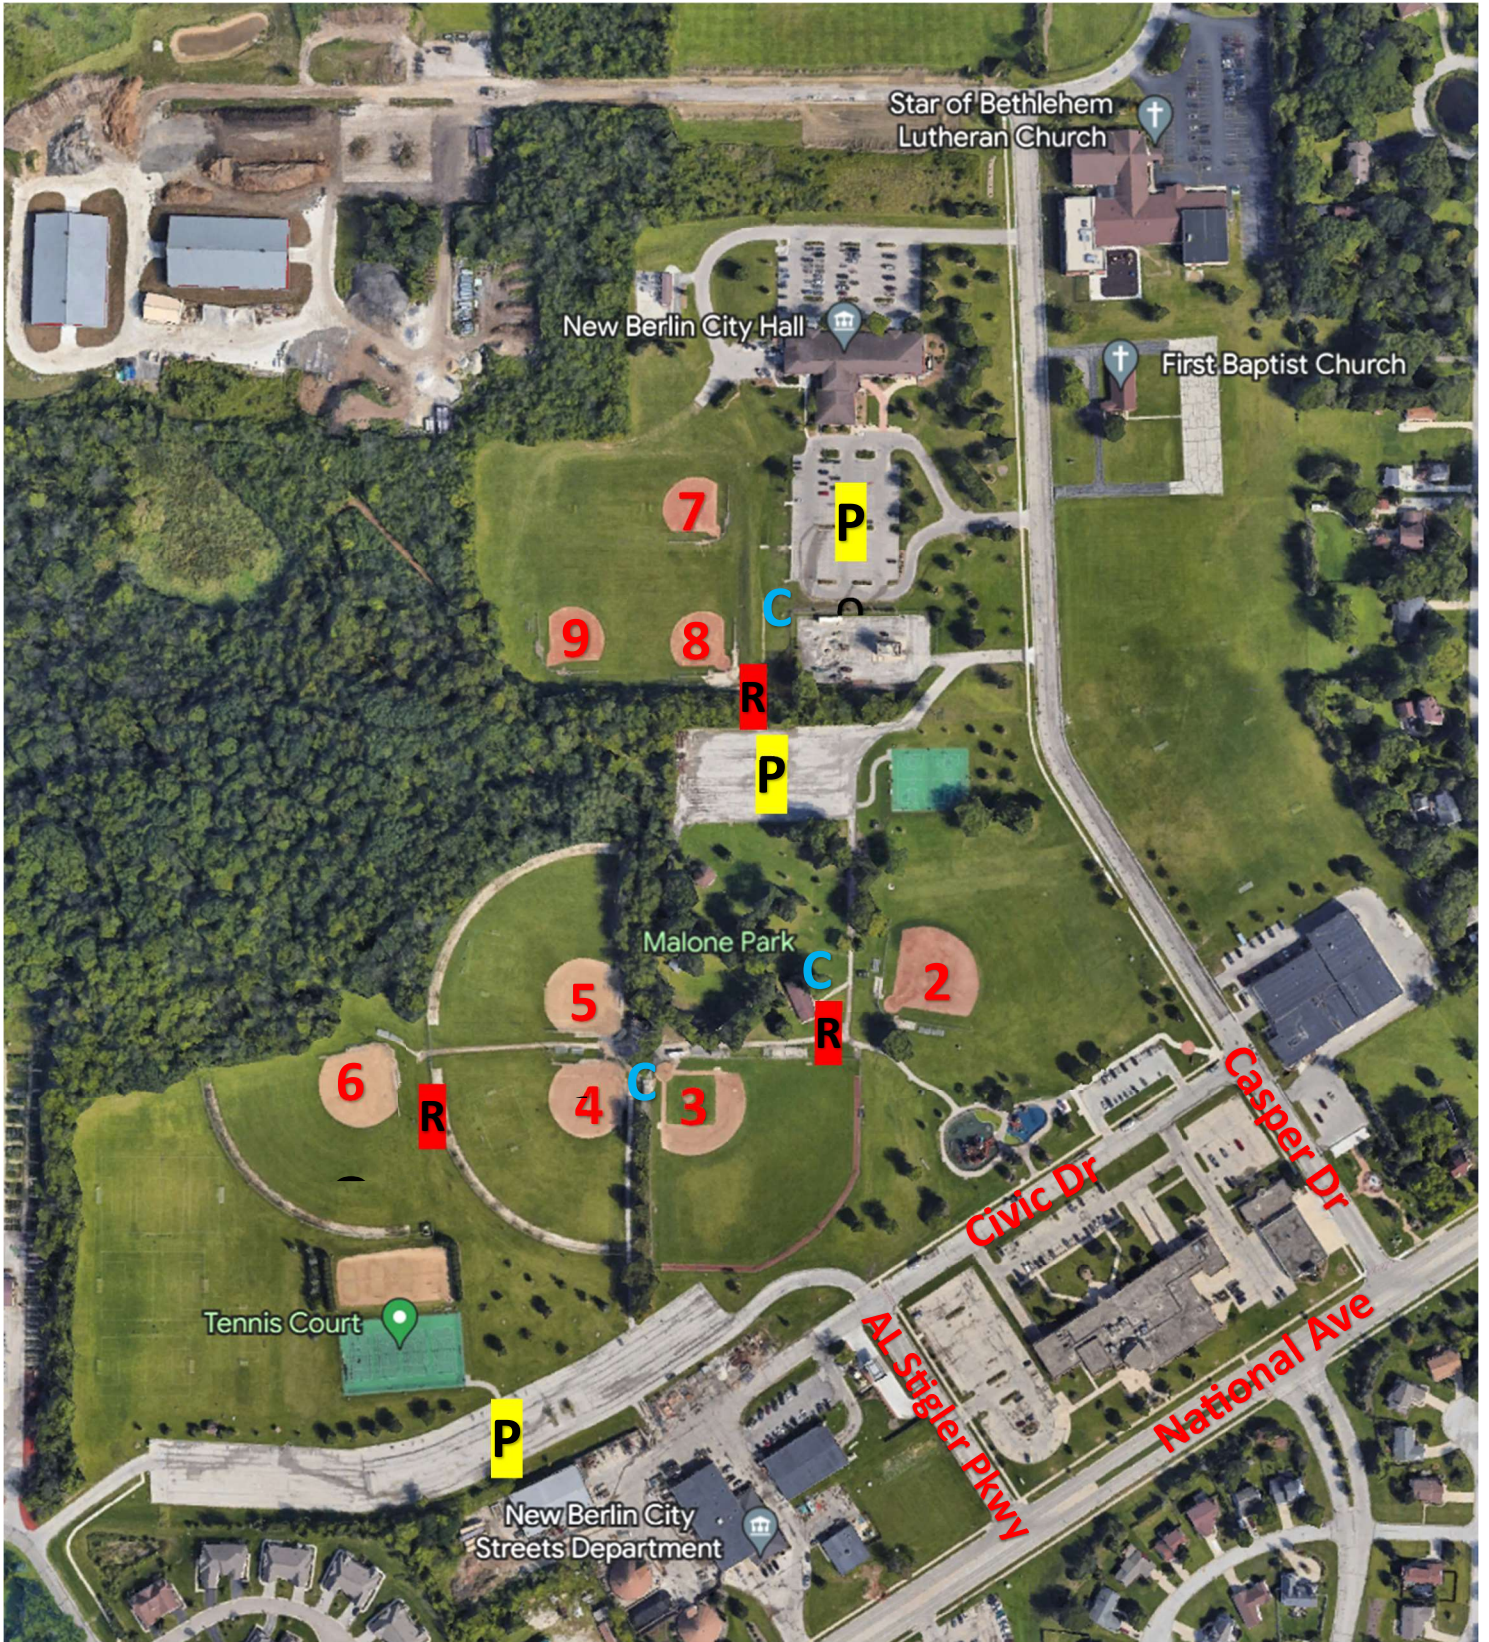

Malone Park

16400 W Al Stigler Pkwy, New Berlin, WI 53151

Field #

Concessions

Restrooms

Parking