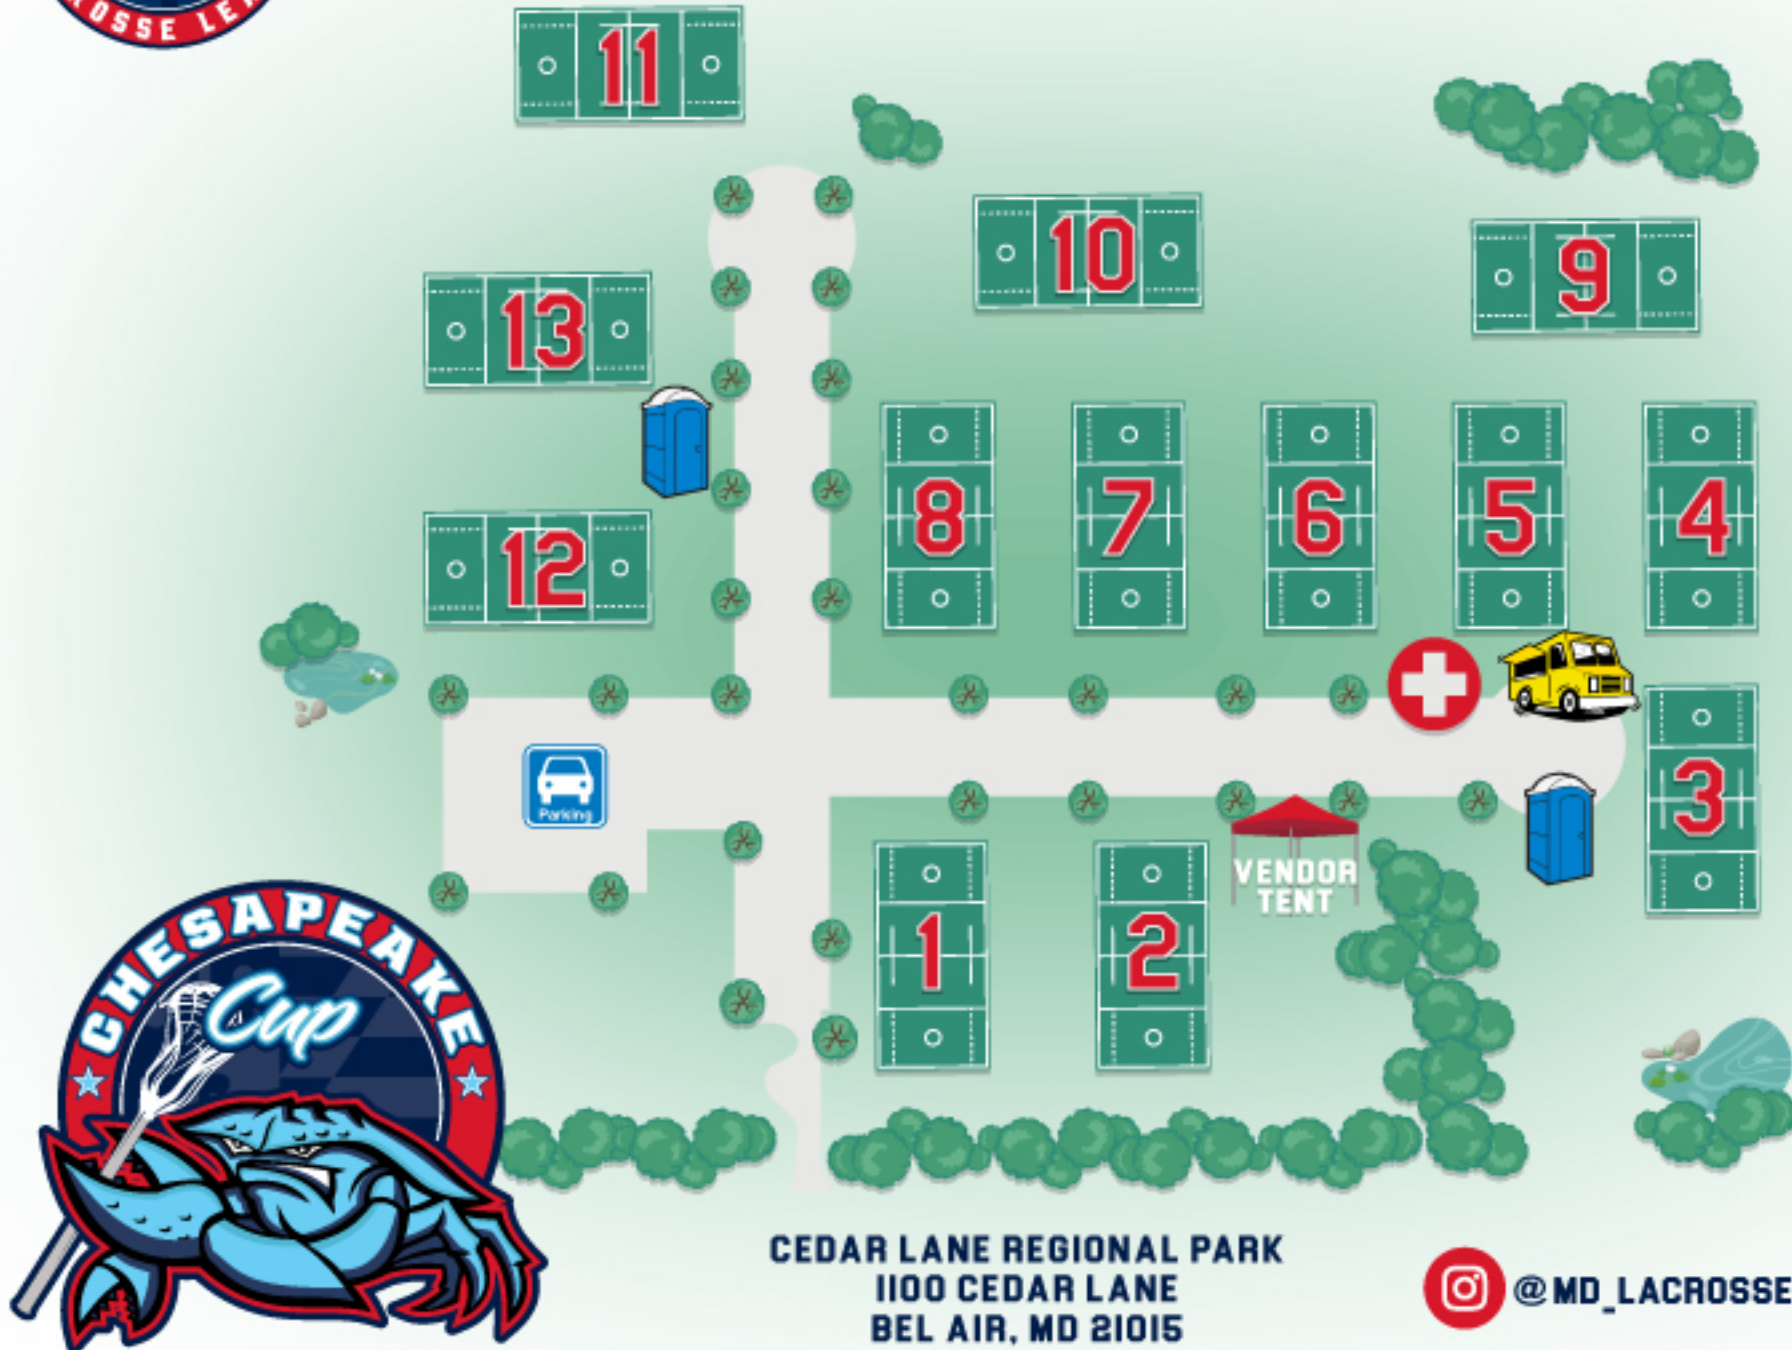

CHESAPEAKE CUP

FIELD MAP

CEDAR LANE REGIONAL PARK
1100 CEDAR LANE
BEL AIR, MD 21015

 @MD_LACROSSE_LEAGUE