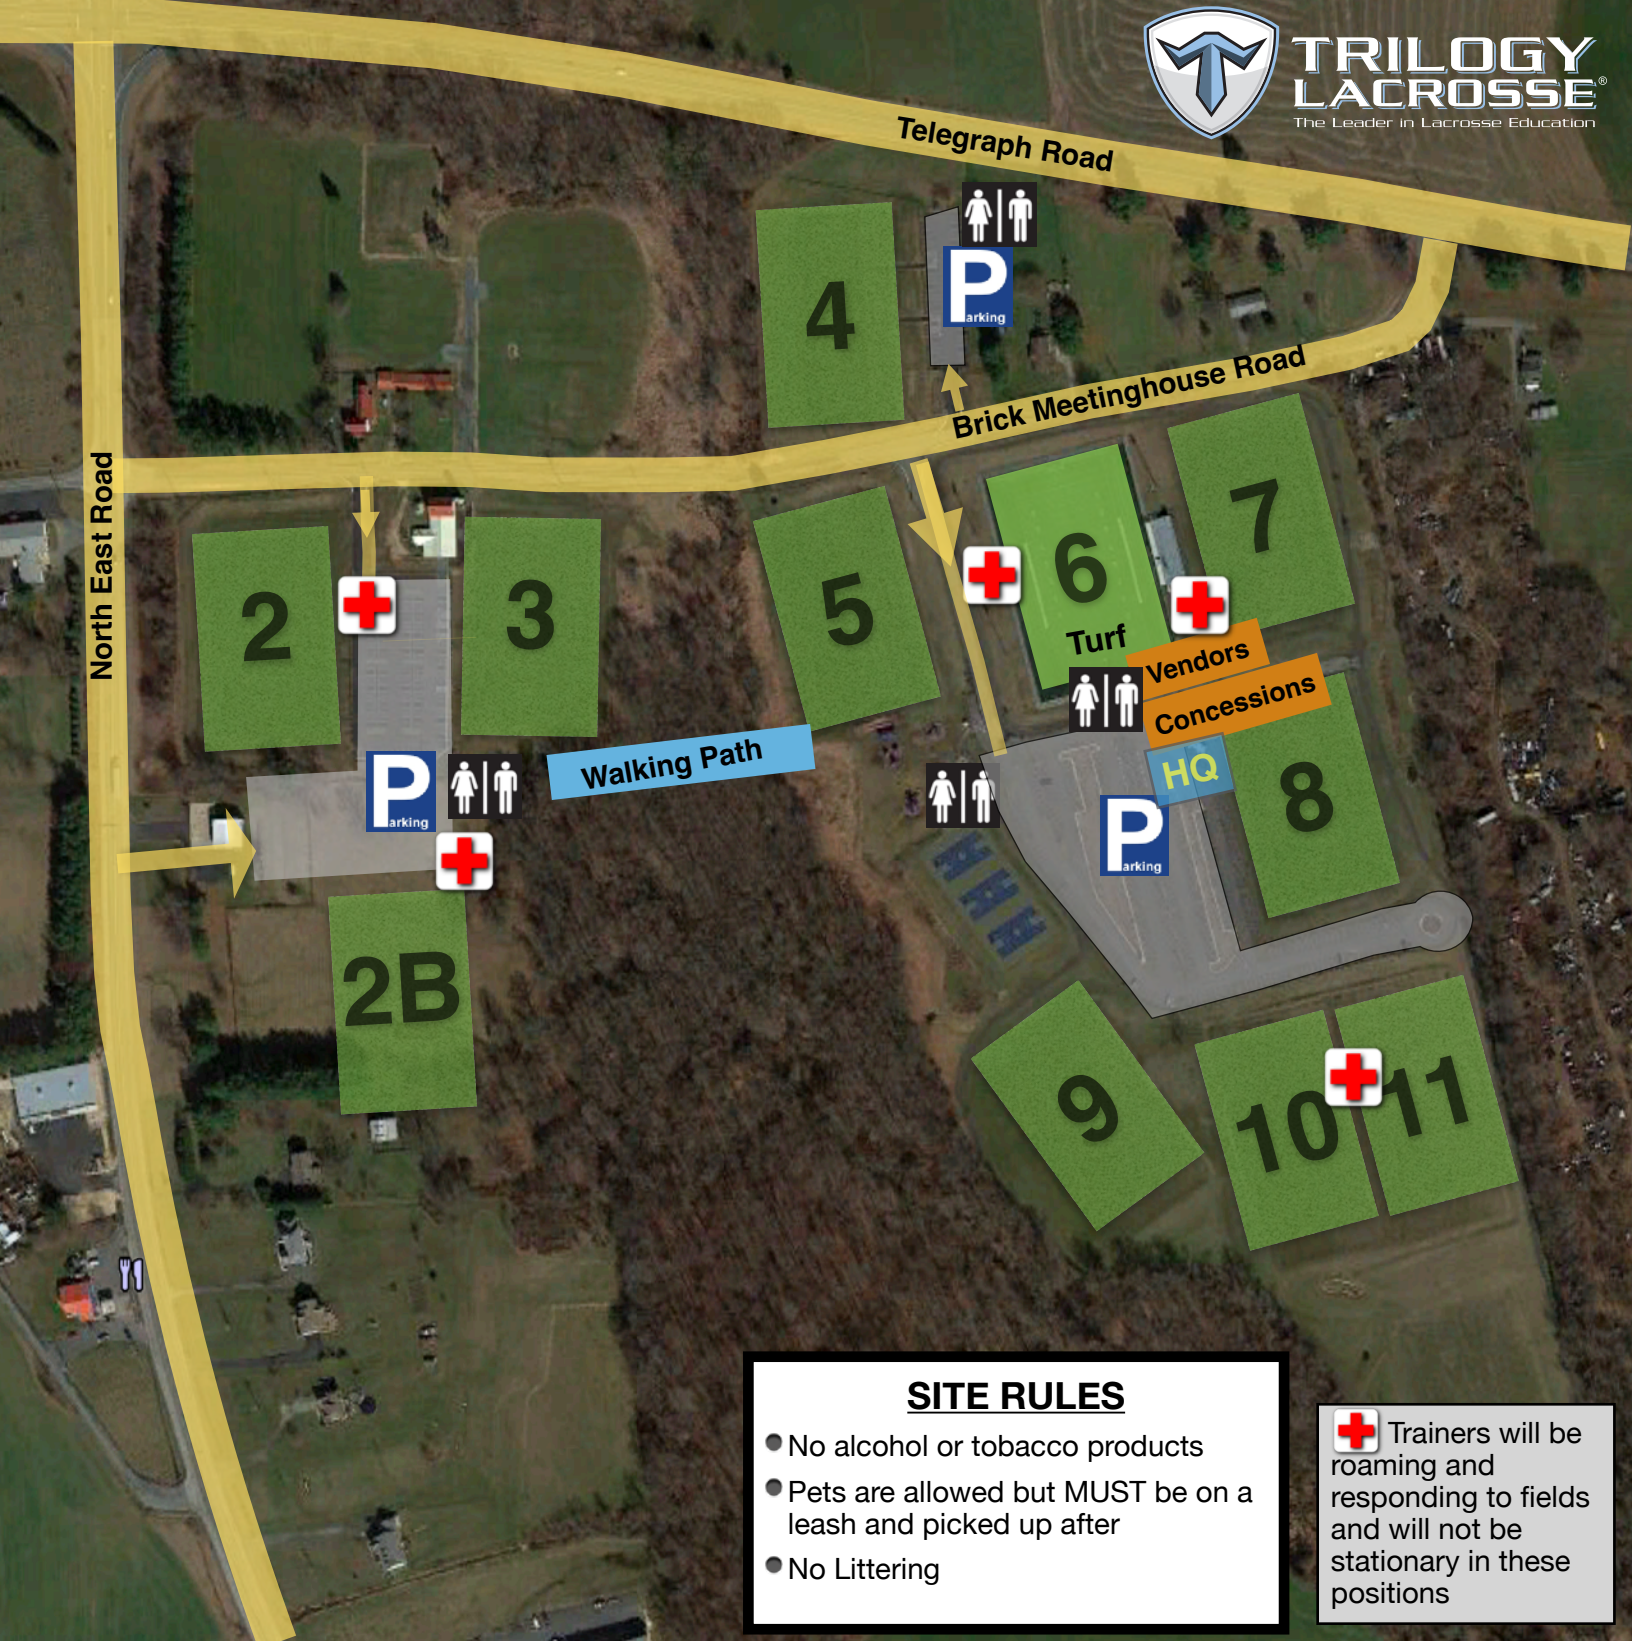

TRILOGY LACROSSE
The Leader in Lacrosse Education

SITE RULES

- No alcohol or tobacco products
- Pets are allowed but **MUST** be on a leash and picked up after
- No Littering

Trainers will be roaming and responding to fields and will not be stationary in these positions

Calvert Regional Park
October 16, 2022

GPS ADDRESS:
304 Brick Meetinghouse Rd.
North East, MD 21901