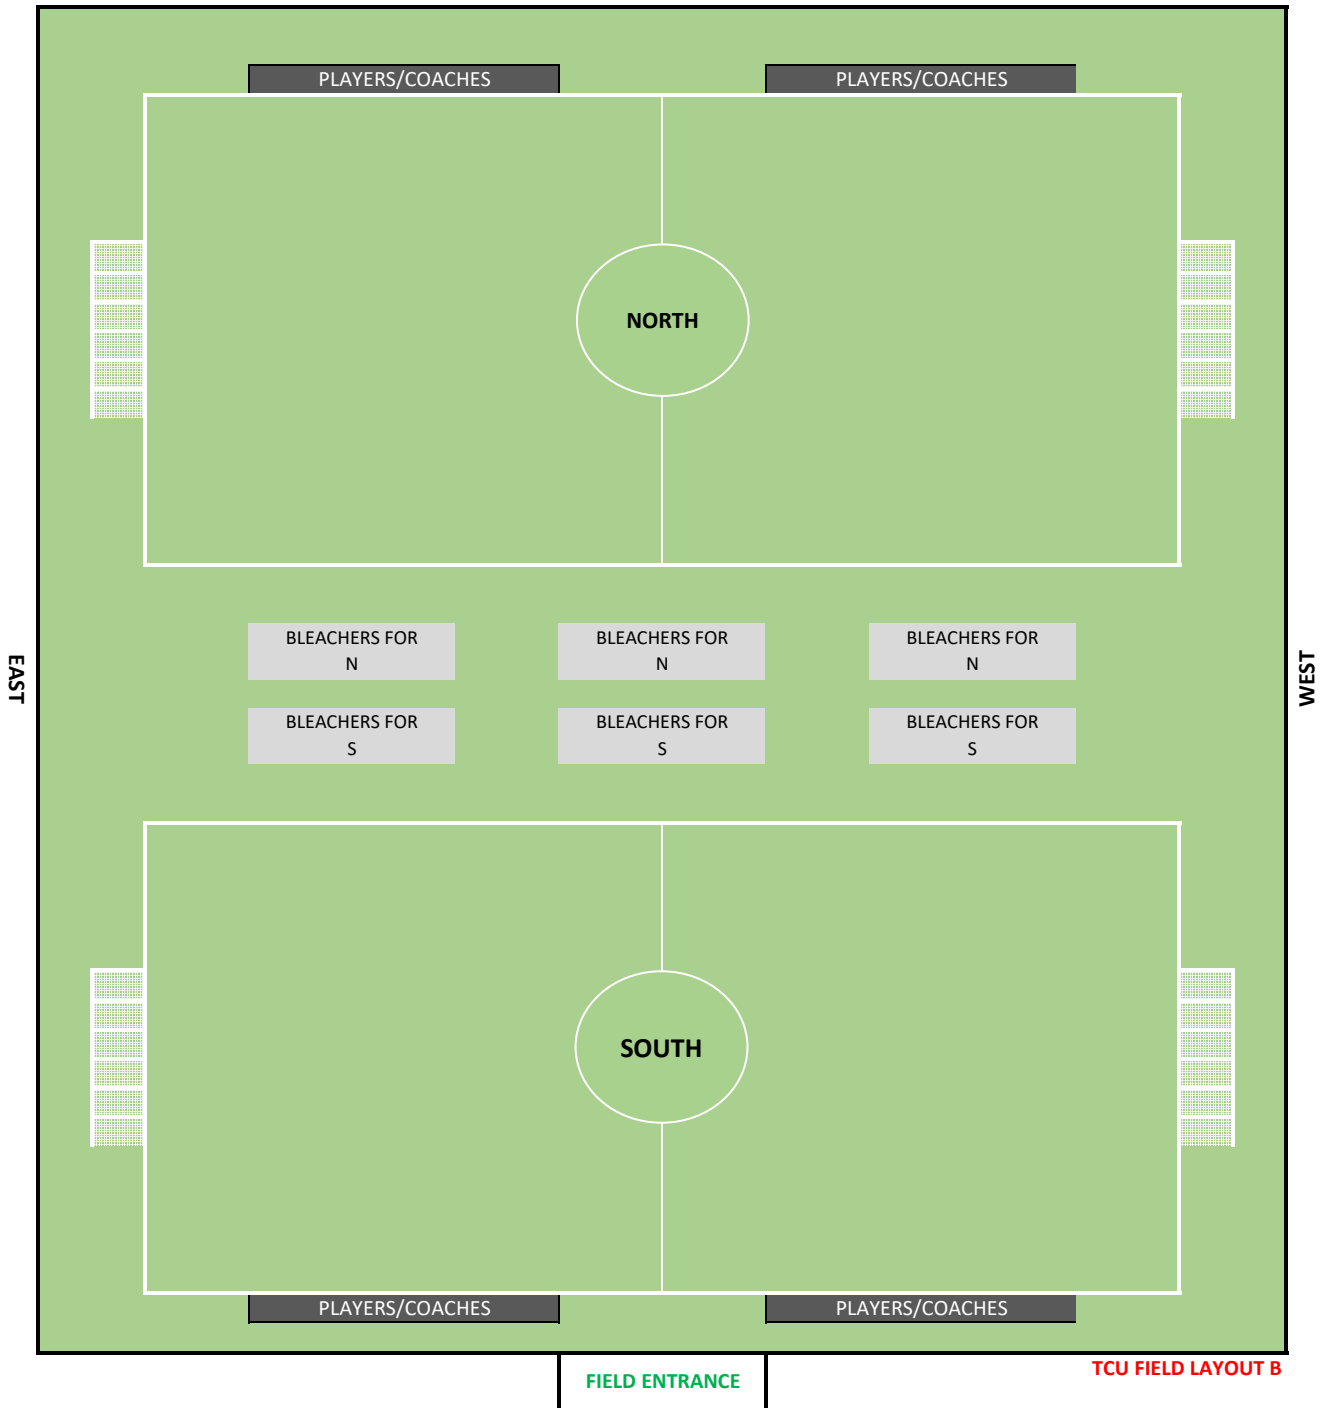

TRI-CITY UNITED SOCCER CLUB

2761 12th Ave S. Fargo

PARKING: In East and South lot surrounding building and on street

BUILDING ENTRANCE: East side

FIELD ENTRANCE: Enter through the building

(2) 5v5 Fields

NORTH

TCU FIELD LAYOUT B