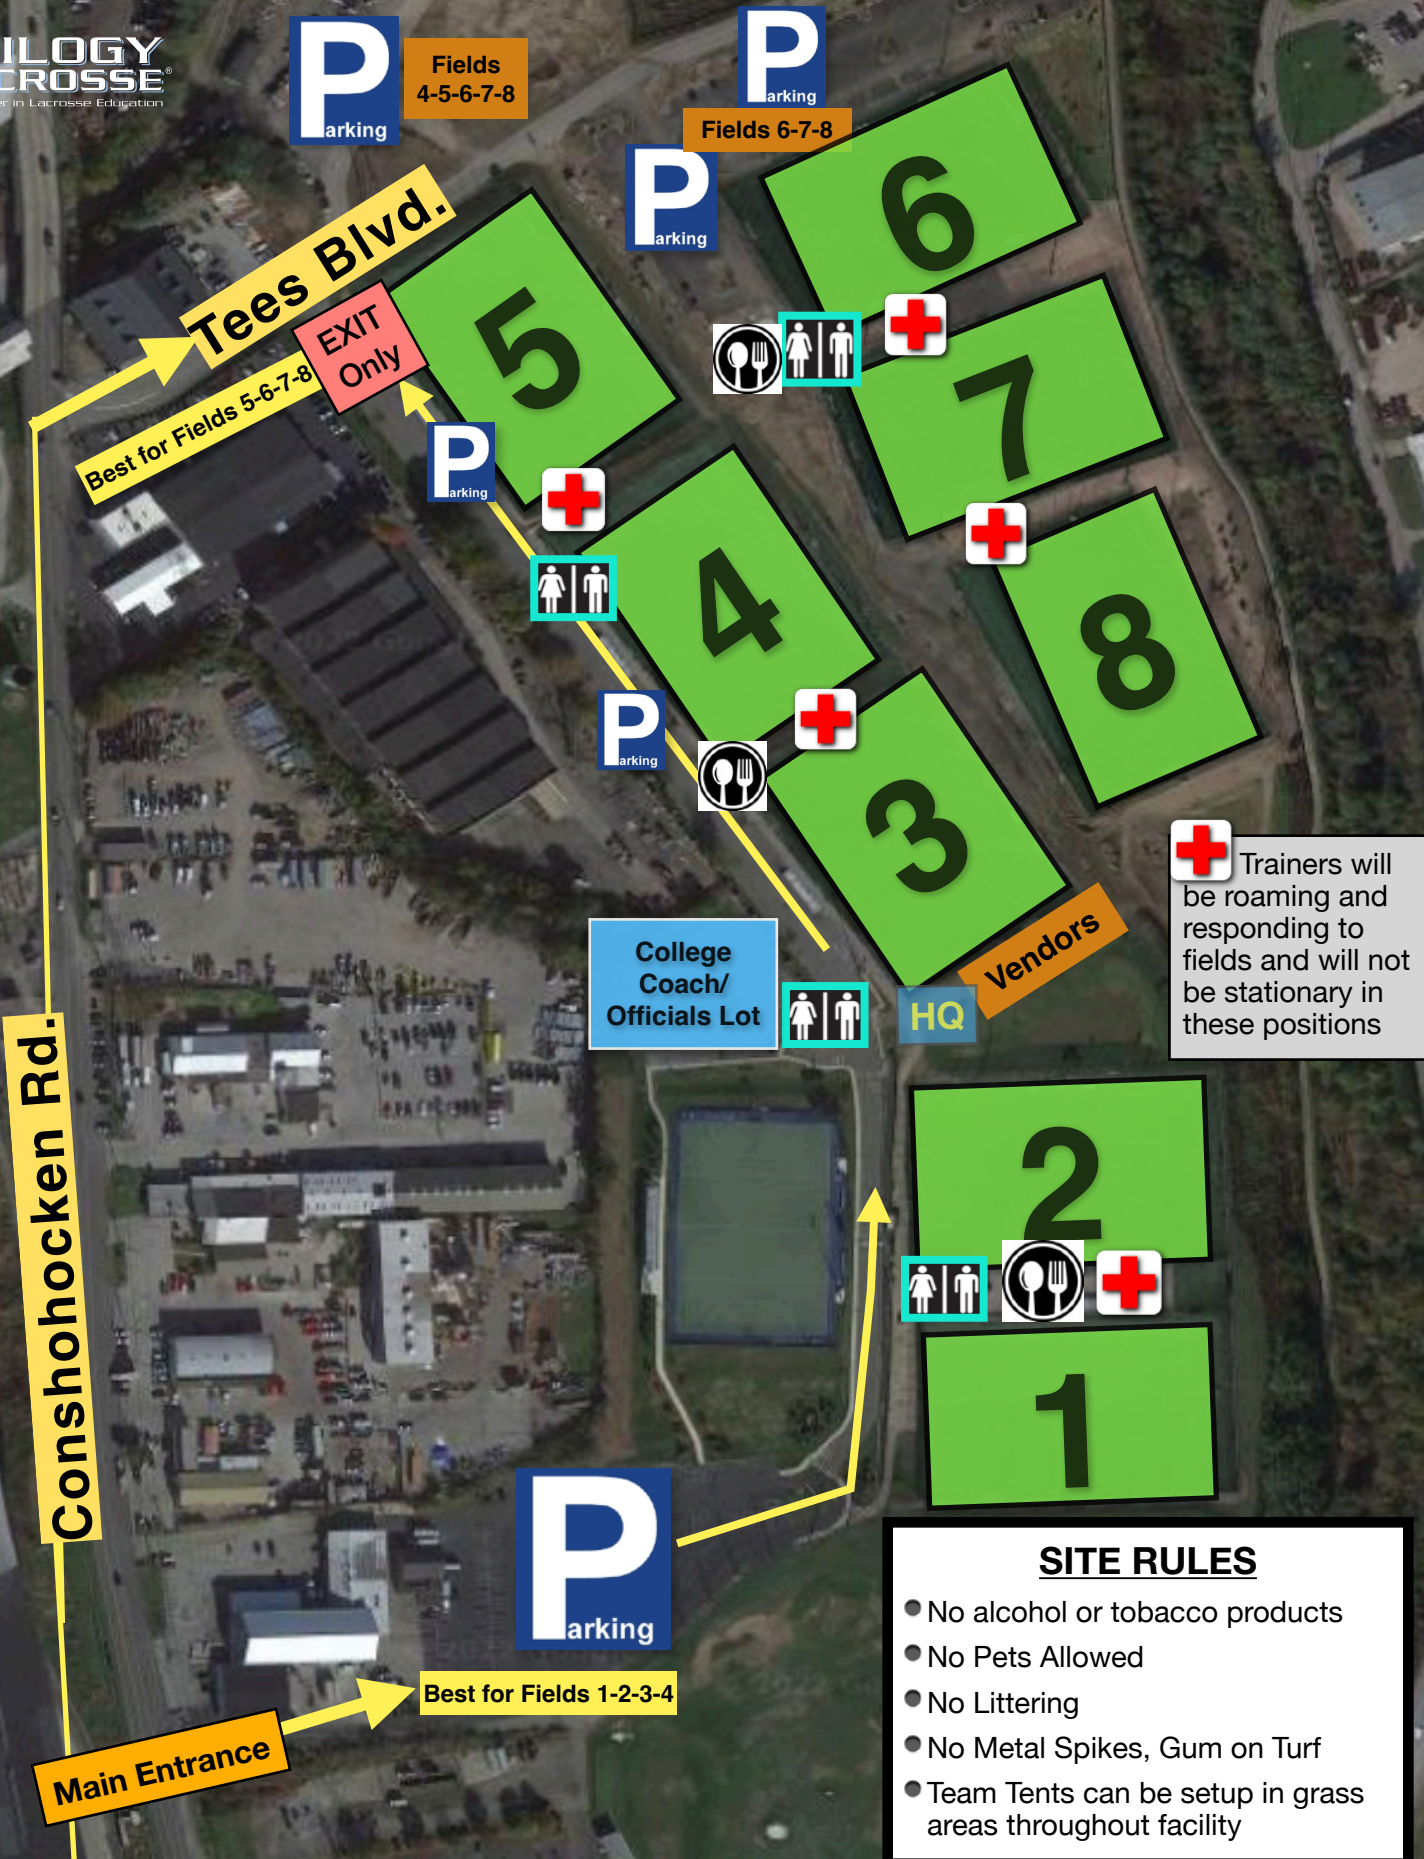

# Proving Grounds: **FIELDS 1-8**

725 Conshohocken Rd, Conshohocken, PA 19428

- SITE RULES**
- No alcohol or tobacco products
  - No Pets Allowed
  - No Littering
  - No Metal Spikes, Gum on Turf
  - Team Tents can be setup in grass areas throughout facility