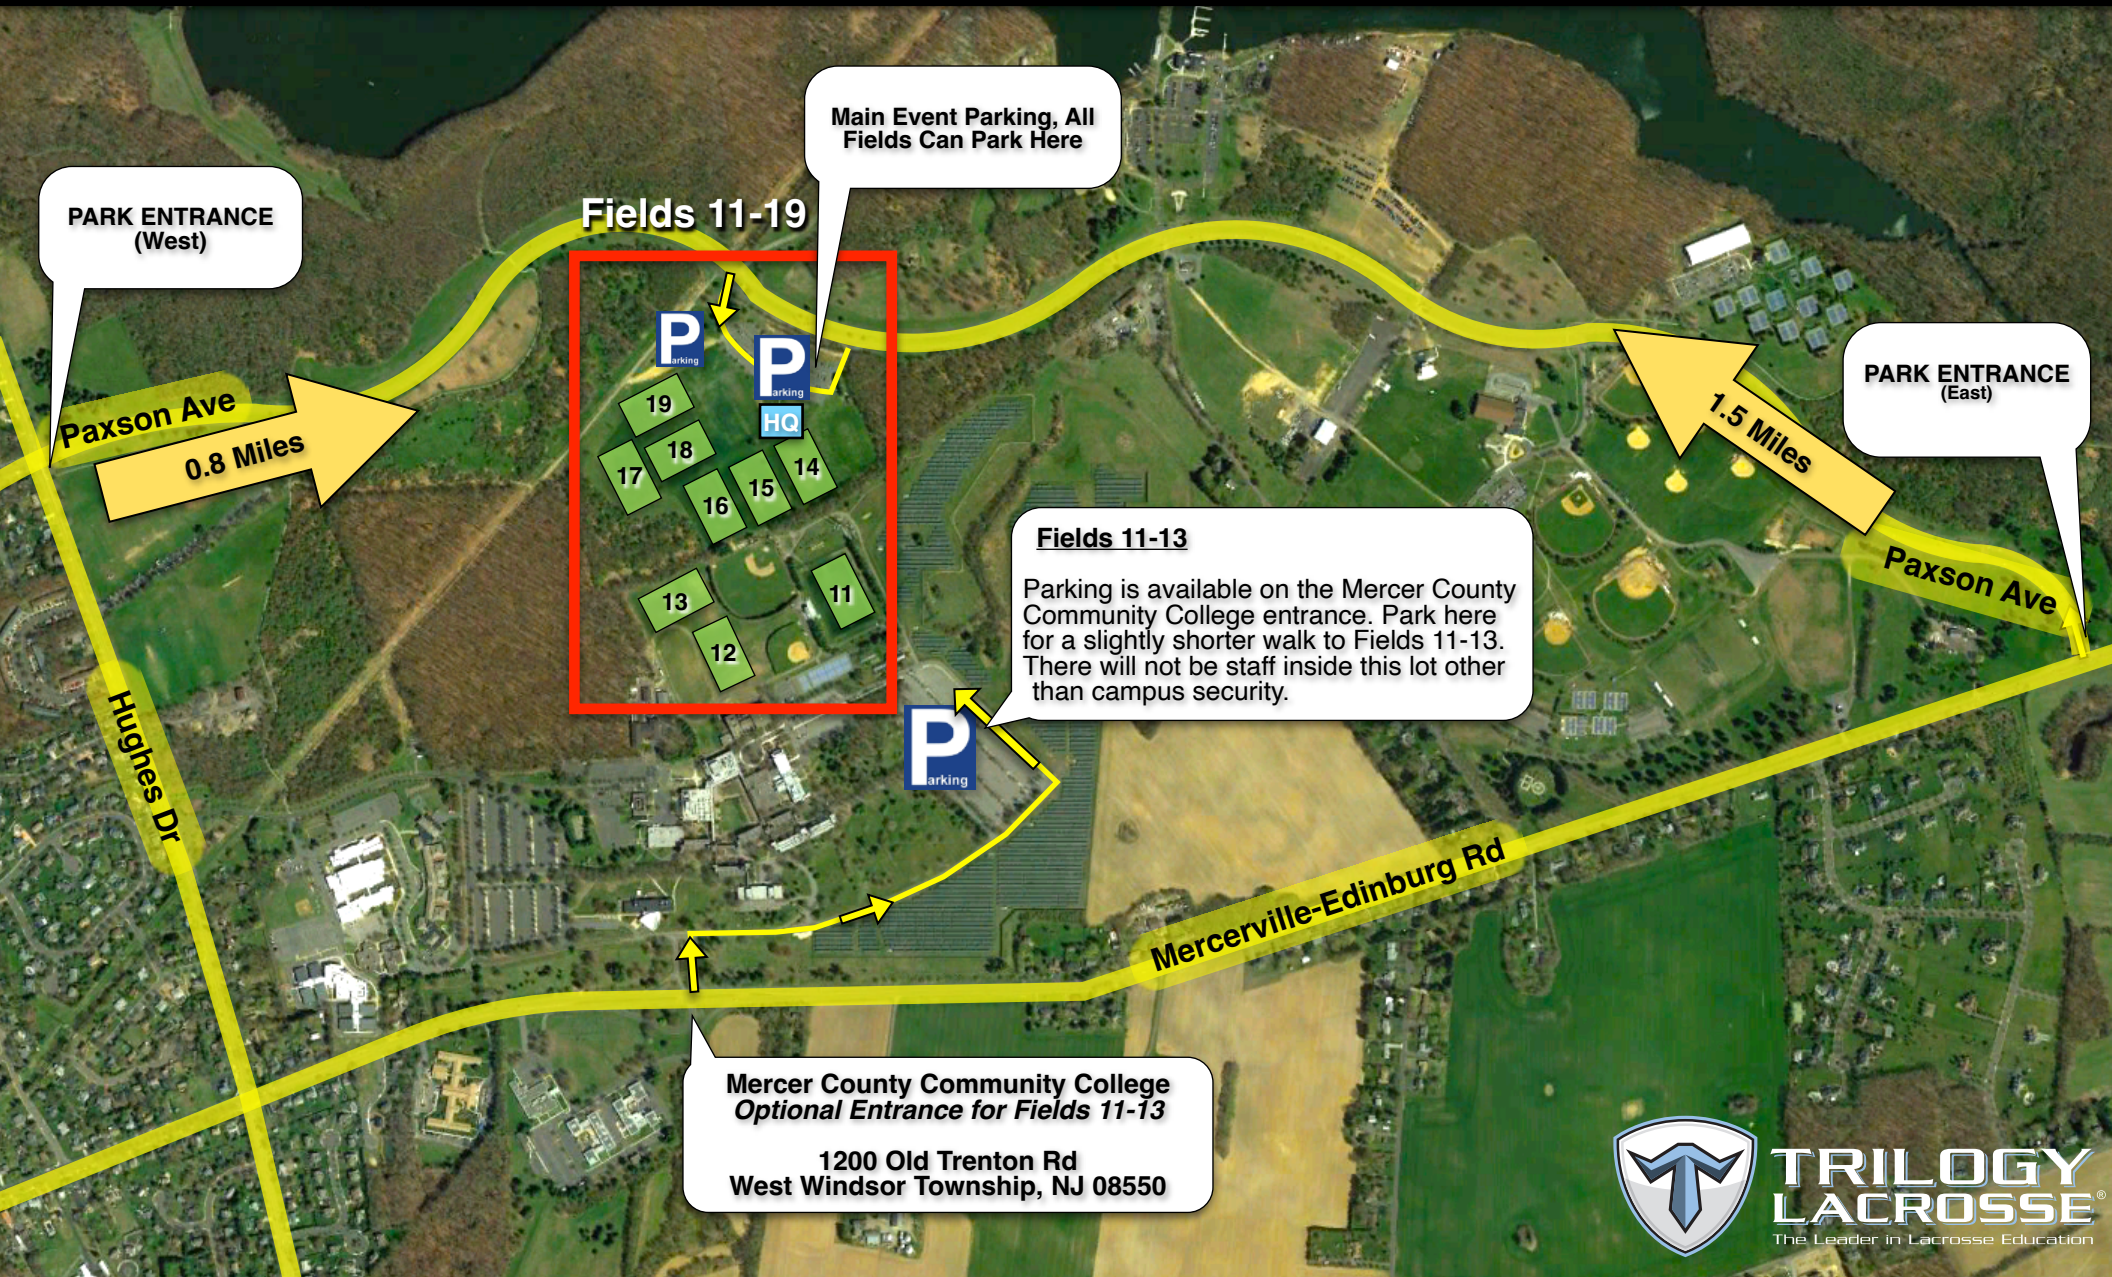

Mercer County Park Overview Map

GPS Address:

1638 Old Trenton Road, West Windsor Township, NJ 08550

TRILOGY LACROSSE
The Leader in Lacrosse Education