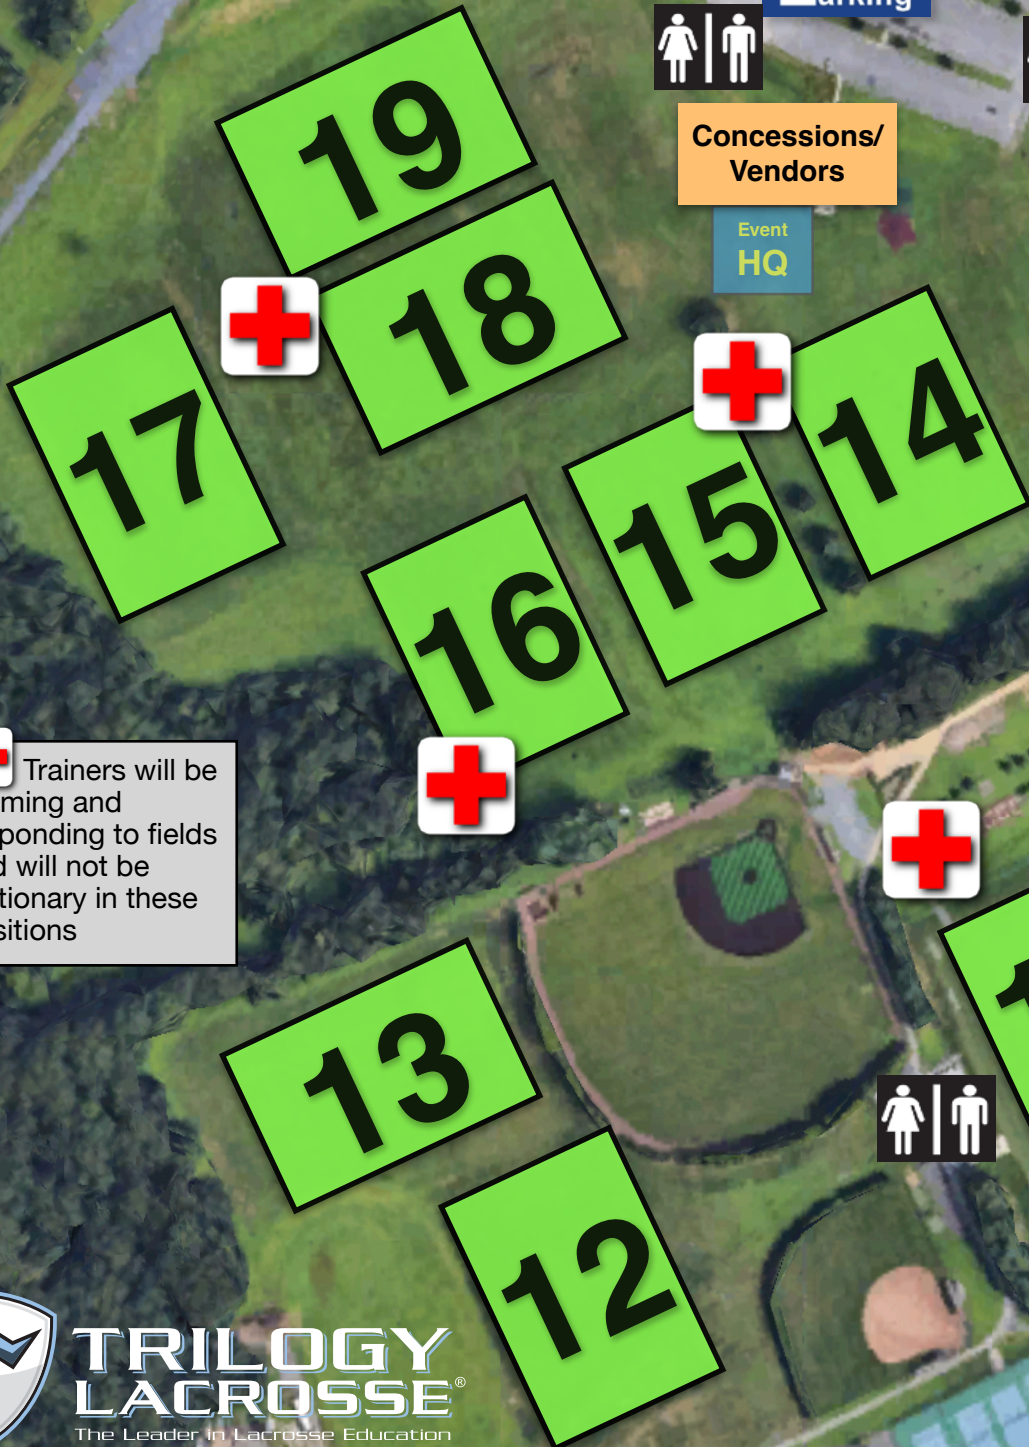

Radars Invitational
Mercer County Park
Fields 11-19
1638 Old Trenton Road
West Windsor Township,
NJ 08550

ENTRANCE

Paxson Ave

Field 11: Turf
Fields 12-19: Grass

Concessions/
Vendors

Event
HQ

Parking:
The Fields are located inside of a 2500 acre park (see park overview map).
Enter Park at GPS Address on this page and follow park signs towards Fields 3-9.
Our fields are numbered differently than the numbers on park signage.
Park rangers on staff will direct you to the nearest parking when you get to the area on this map.

 Trainers will be roaming and responding to fields and will not be stationary in these positions

TRILOGY LACROSSE
The Leader in Lacrosse Education