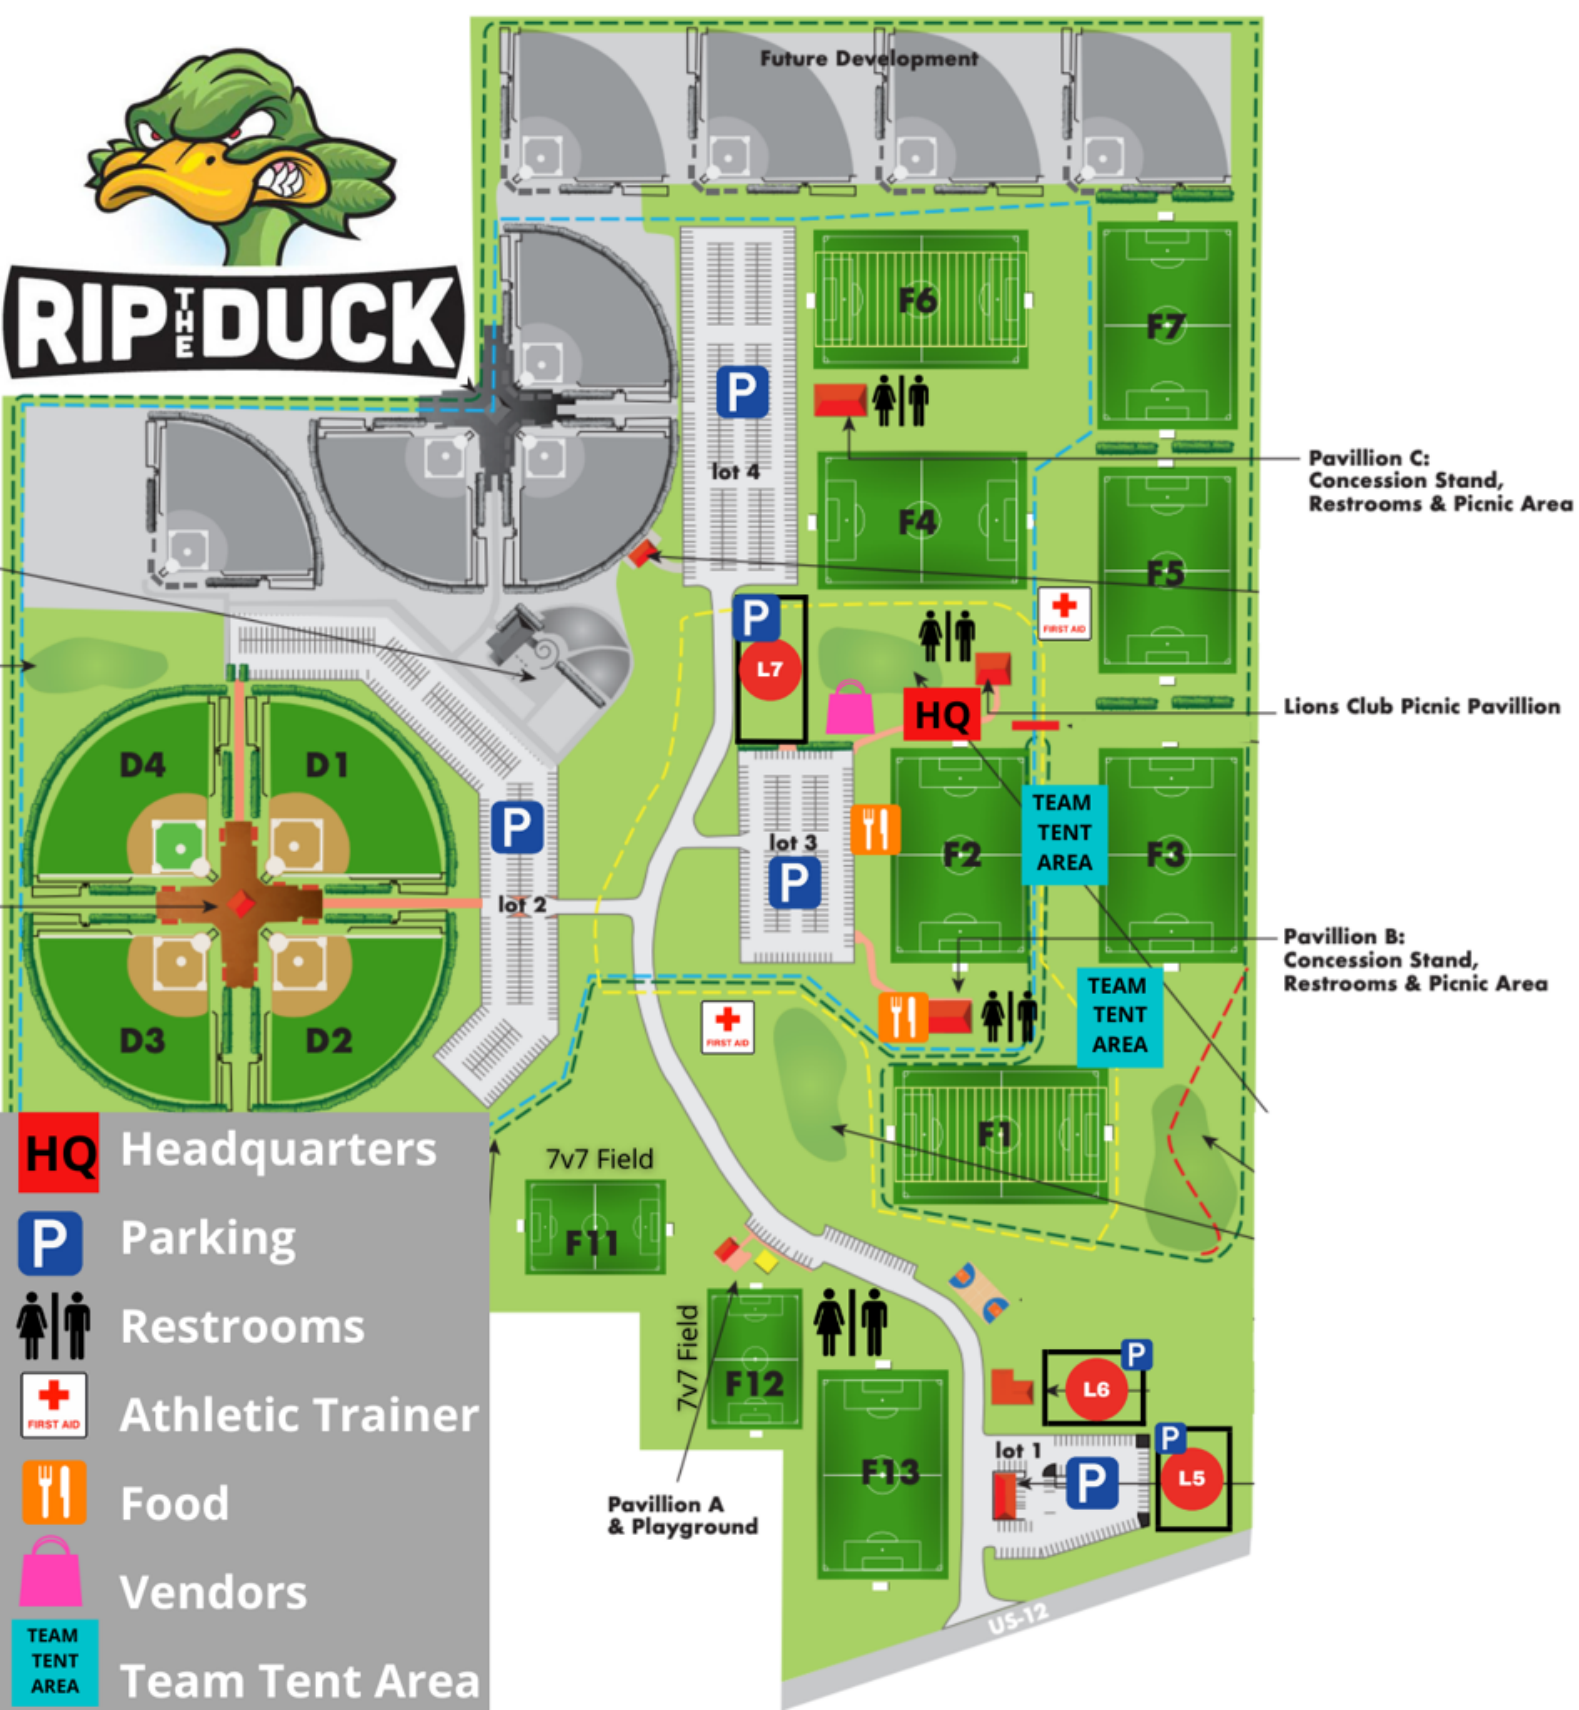

RIP THE DUCK

- HQ** Headquarters
- P** Parking
- Restrooms
- Athletic Trainer
- Food
- Vendors
- TEAM TENT AREA** Team Tent Area

Pavillion C:
Concession Stand,
Restrooms & Picnic Area

Lions Club Picnic Pavillion

Pavillion B:
Concession Stand,
Restrooms & Picnic Area

Pavillion A
& Playground

US-12