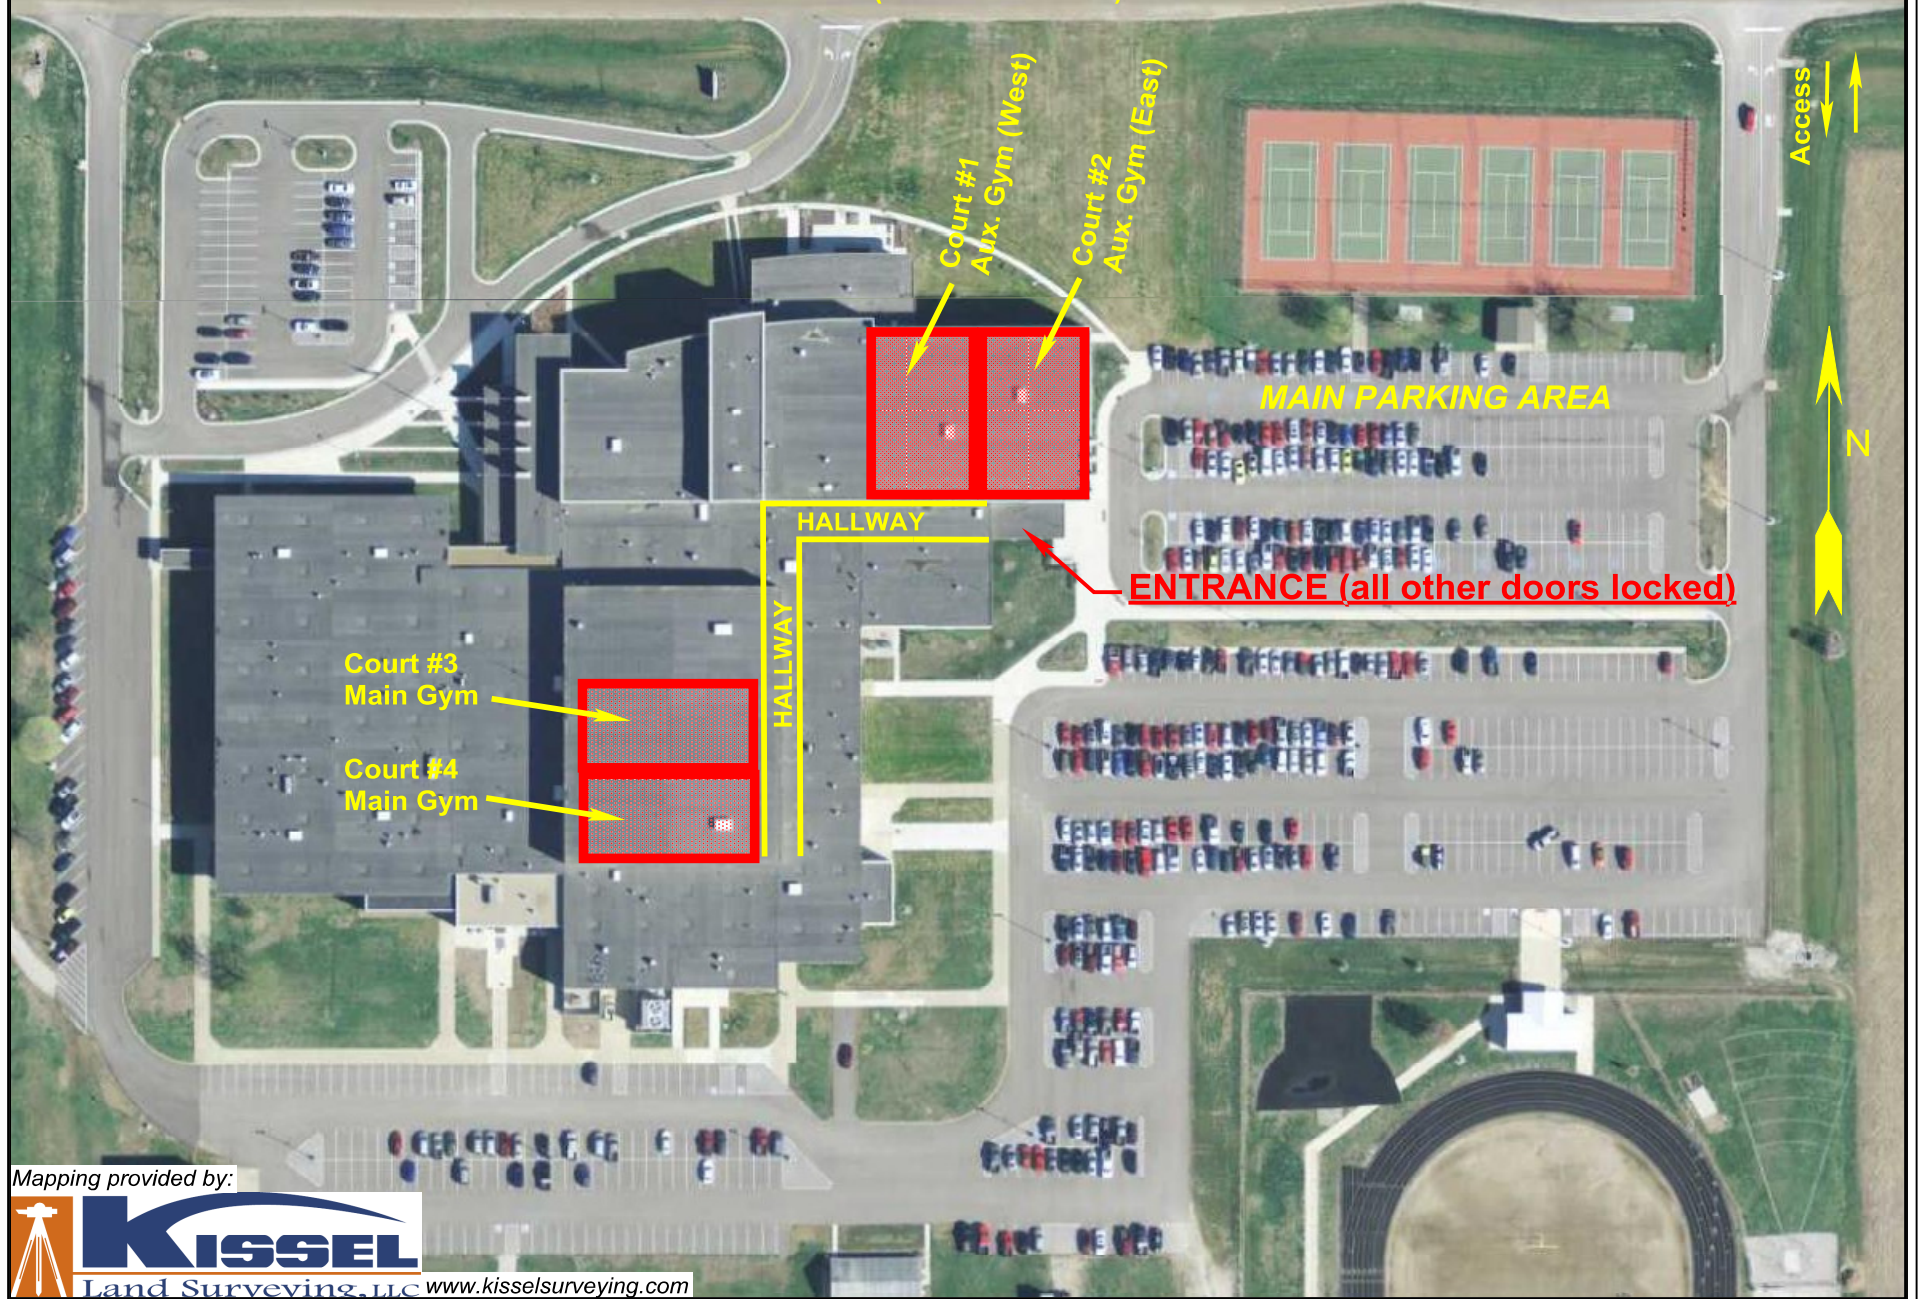

GIBSON SOUTHERN HIGH SCHOOL 3499 W. 800 S. Fort Branch, IN 47648

3.5 miles to
U.S. Hwy. #41

COUNTY ROAD 800 SOUTH (Coal Mine Road)

Mapping provided by: