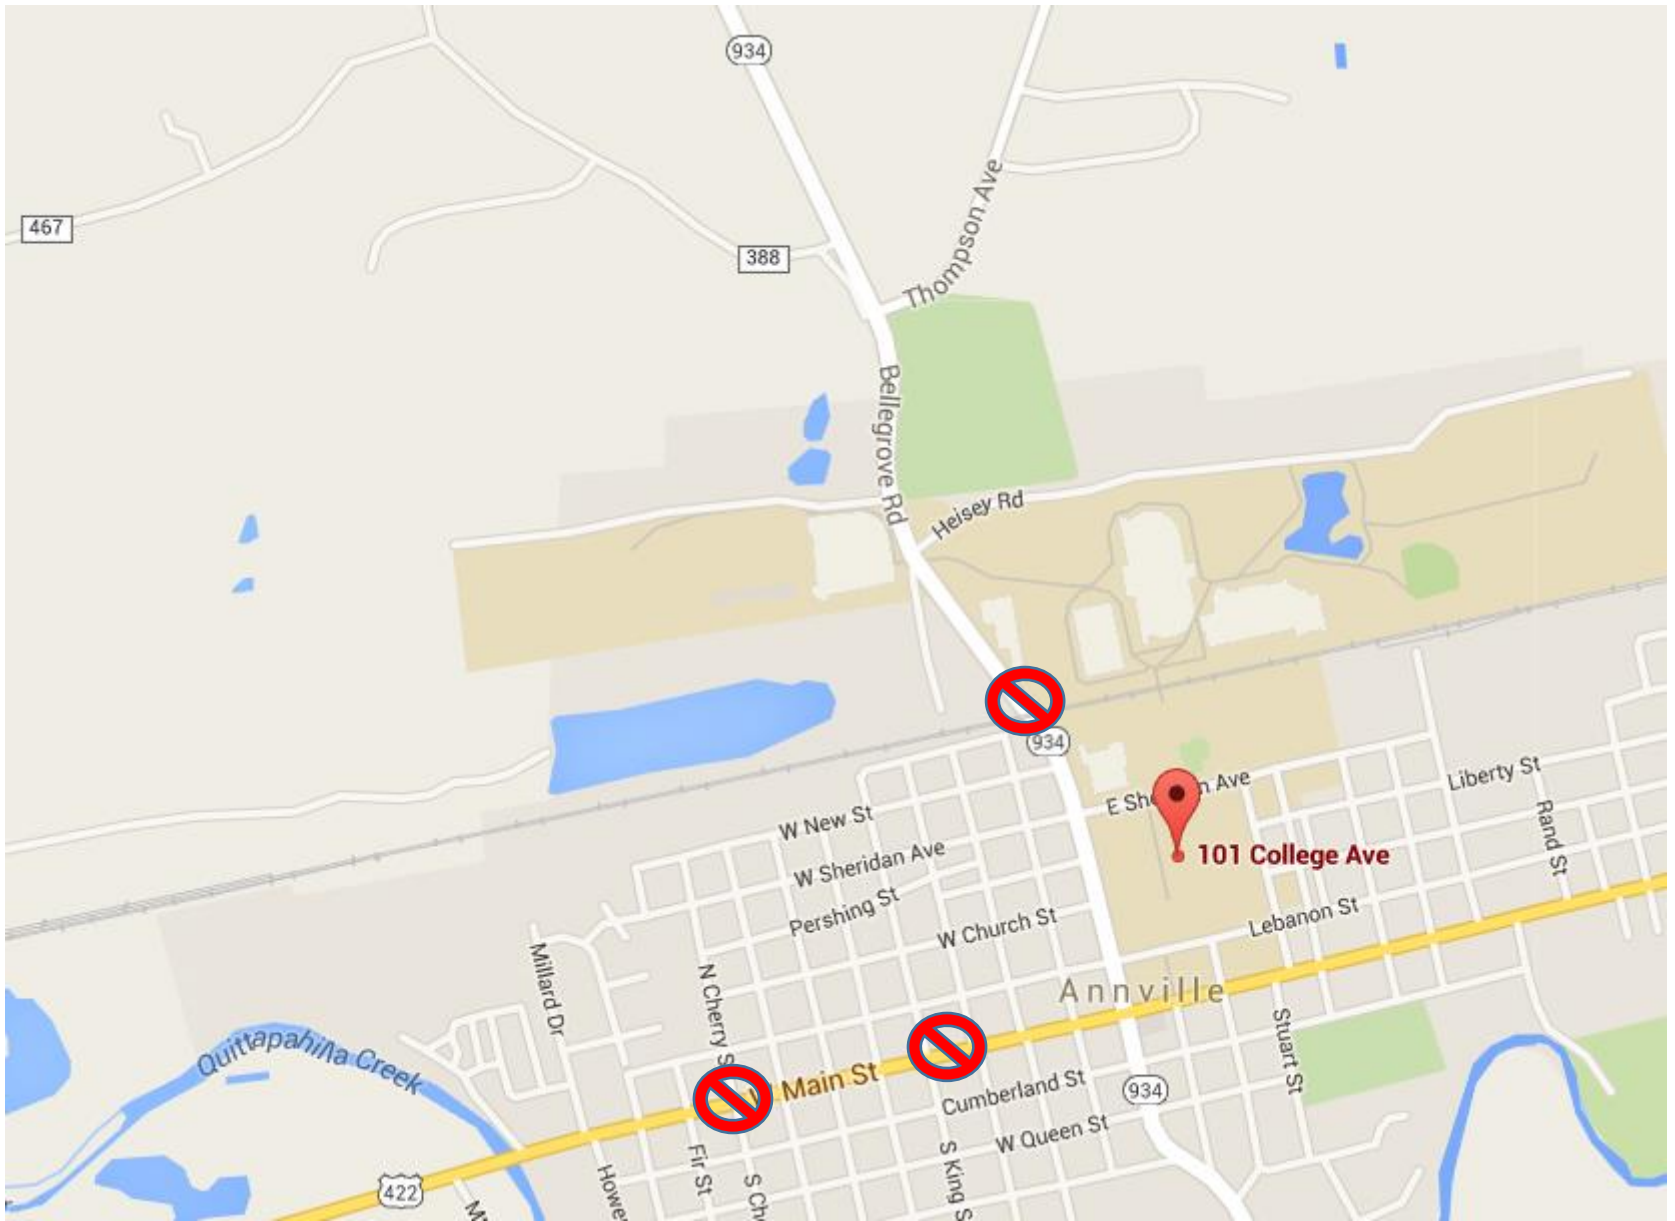

E Main St

Bachman Rd

**Map Key**

- Main Tent 
- Tournament T's 
- Restrooms 
- Team Tents 
- No Team Tents 
- Vendors  
- Trainers 
- Club Coach/Dir 
- College Coaches 
- Officials Tent 

**Map Key**

- Main Tent/  
Tournament T's  
- Vendors  
- College Coaches 
- Restrooms 
- Trainers 
- Officials Tent 
- Team Tents 
- No Team Tents 
- Club Coaches/Dir 

**Map Key**

- Main Tent/  
Tournament T's  
- Vendors  
- DJ/Music 
- Restrooms 
- Trainers 
- Officials Tent 
- Team Tents 
- No Team Tents 
- Club Coaches/Dir 

**Map Key**

- Main Tent 
- Tournament T's 
- Restrooms 
- Team Tents 
- No Team Tents 
- Vendors  
- Trainers 
- Club Coach/Dir 
- DJ/Music 
- Officials Tent 

**Map Key**

- Main Tent  
- Restrooms  
- Trainer  
- Vendors   
- Officials  
- Tournament T's 
- Team Tents 
- No Team Tents 
- DJ/Music 
- Club Coach/Dir 