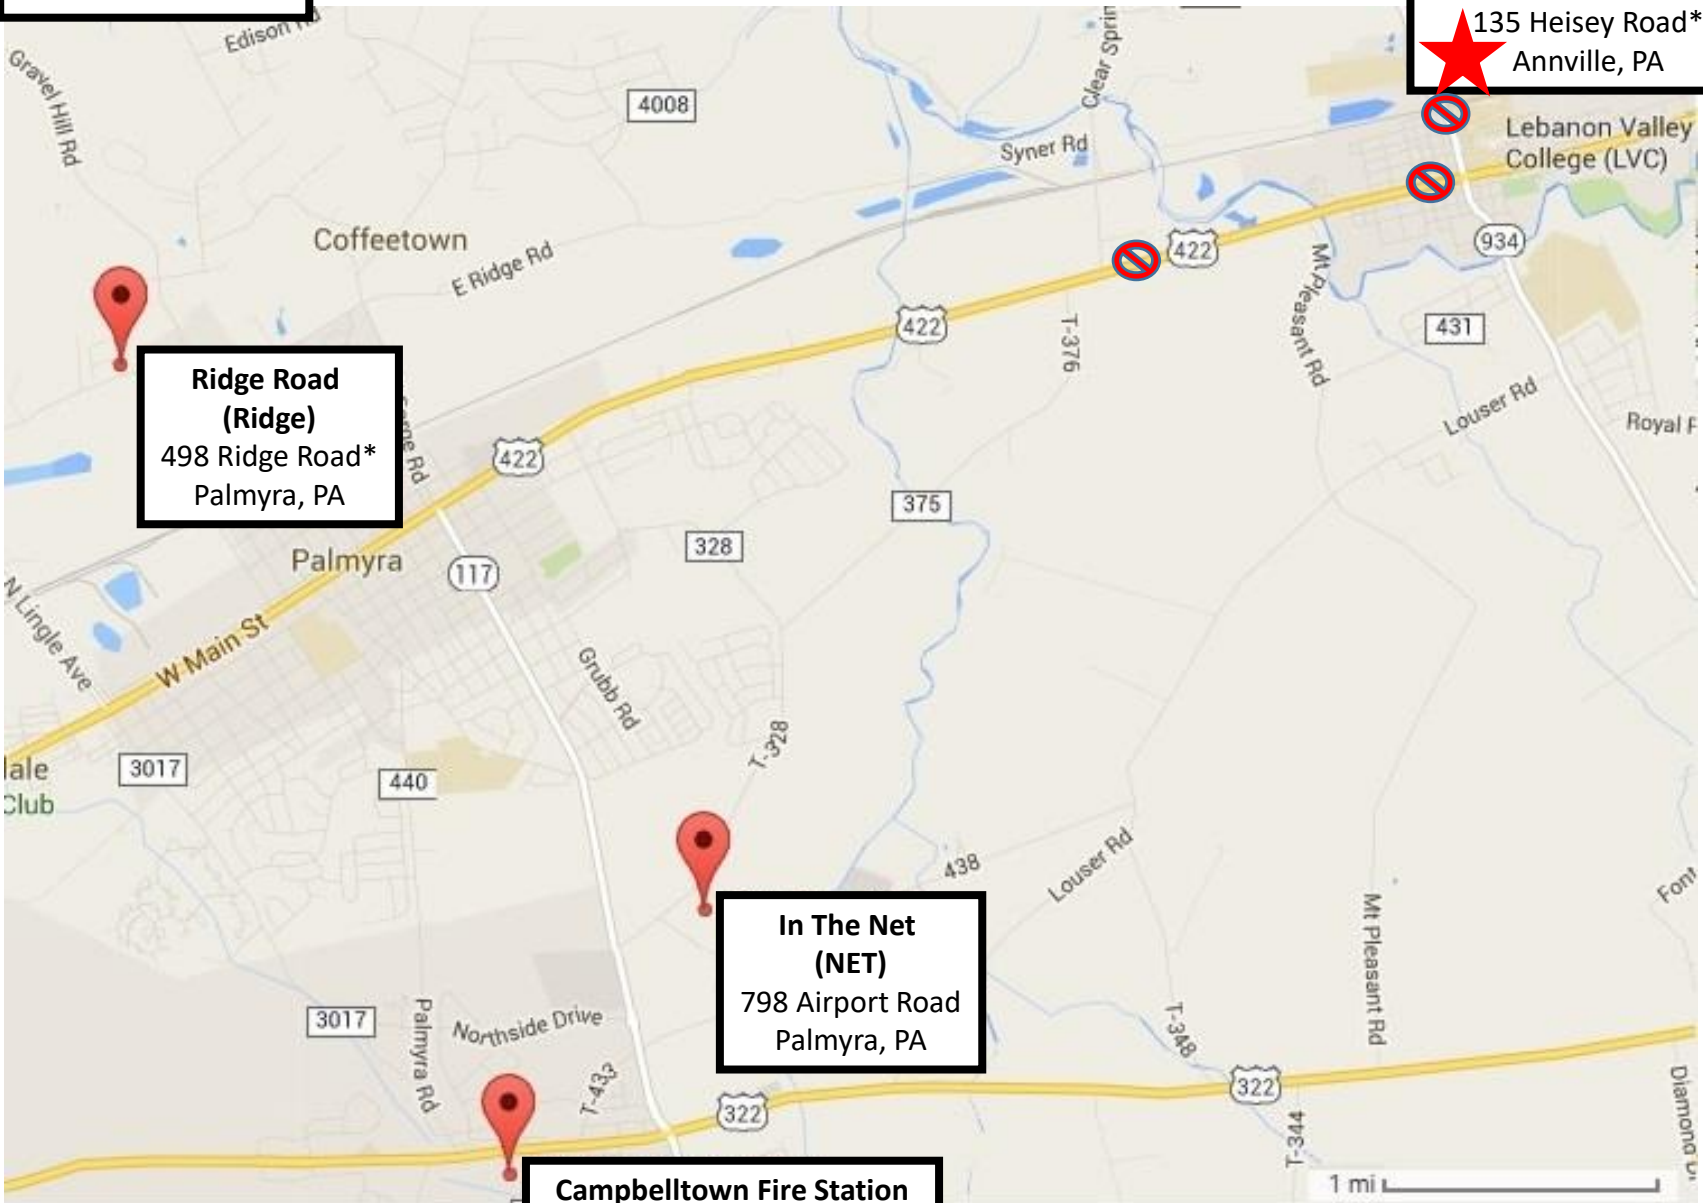

# LVC Travel Advisory Map

934

**Recommended Route**

**Heisey Rd**