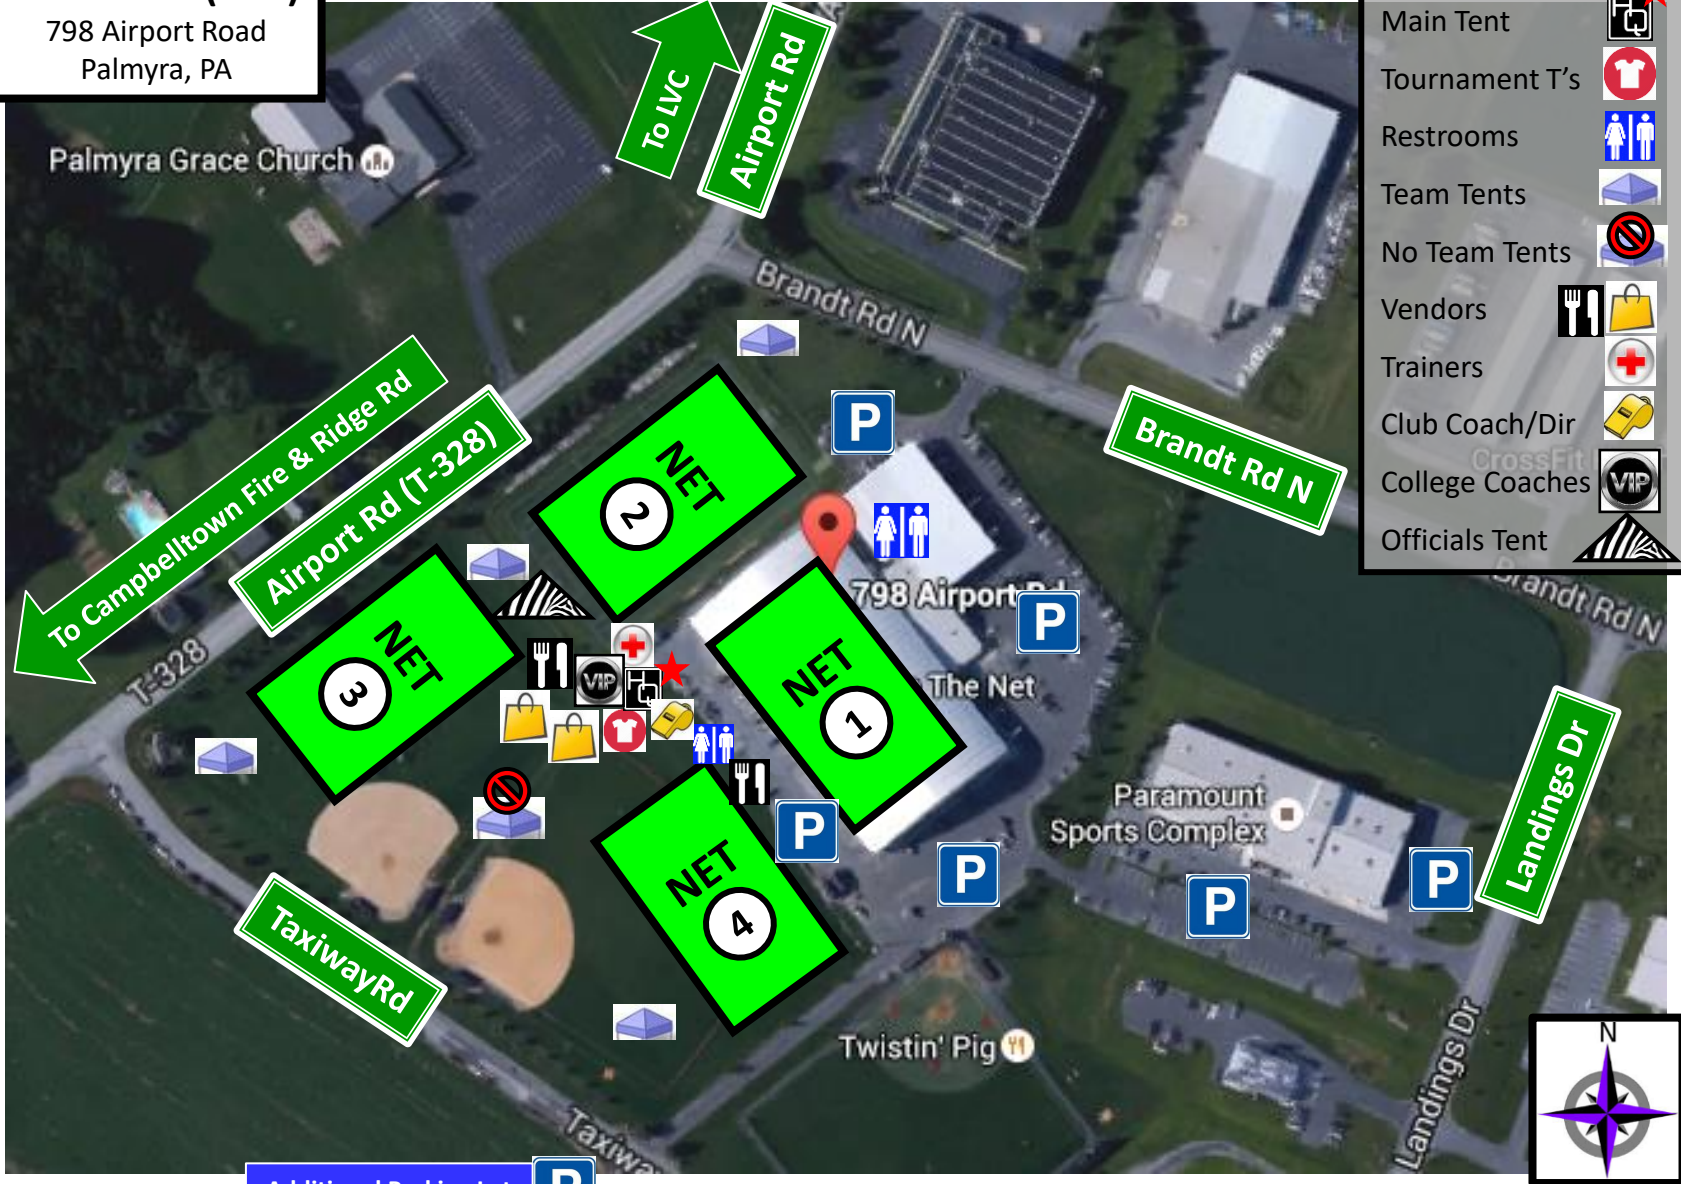

## Map Key

- Main Tent
- Tournament T's
- Restrooms
- Team Tents
- No Team Tents
- Vendors
- Trainers
- Club Coach/Dir
- College Coaches
- Officials Tent

Additional Parking Lot

E Main St

Bachman Rd

**Map Key**

- Main Tent 
- Tournament T's 
- Restrooms 
- Team Tents 
- No Team Tents 
- Vendors  
- Trainers 
- Club Coach/Dir 
- College Coaches 
- Officials Tent 

**Map Key**

- Main Tent/  
Tournament T's  
- Vendors  
- College Coaches 
- Restrooms 
- Trainers 
- Officials Tent 
- Team Tents 
- No Team Tents 
- Club Coaches/Dir 

**Map Key**

- Main Tent  
- Restrooms  
- Trainer  
- Vendors   
- Officials  
- Tournament T's 
- Team Tents 
- No Team Tents 
- DJ/Music 
- Club Coach/Dir 

### LVC (the valley)

- Locations for (all items on map key)
- Also other parking areas besides the lots? (grass?)