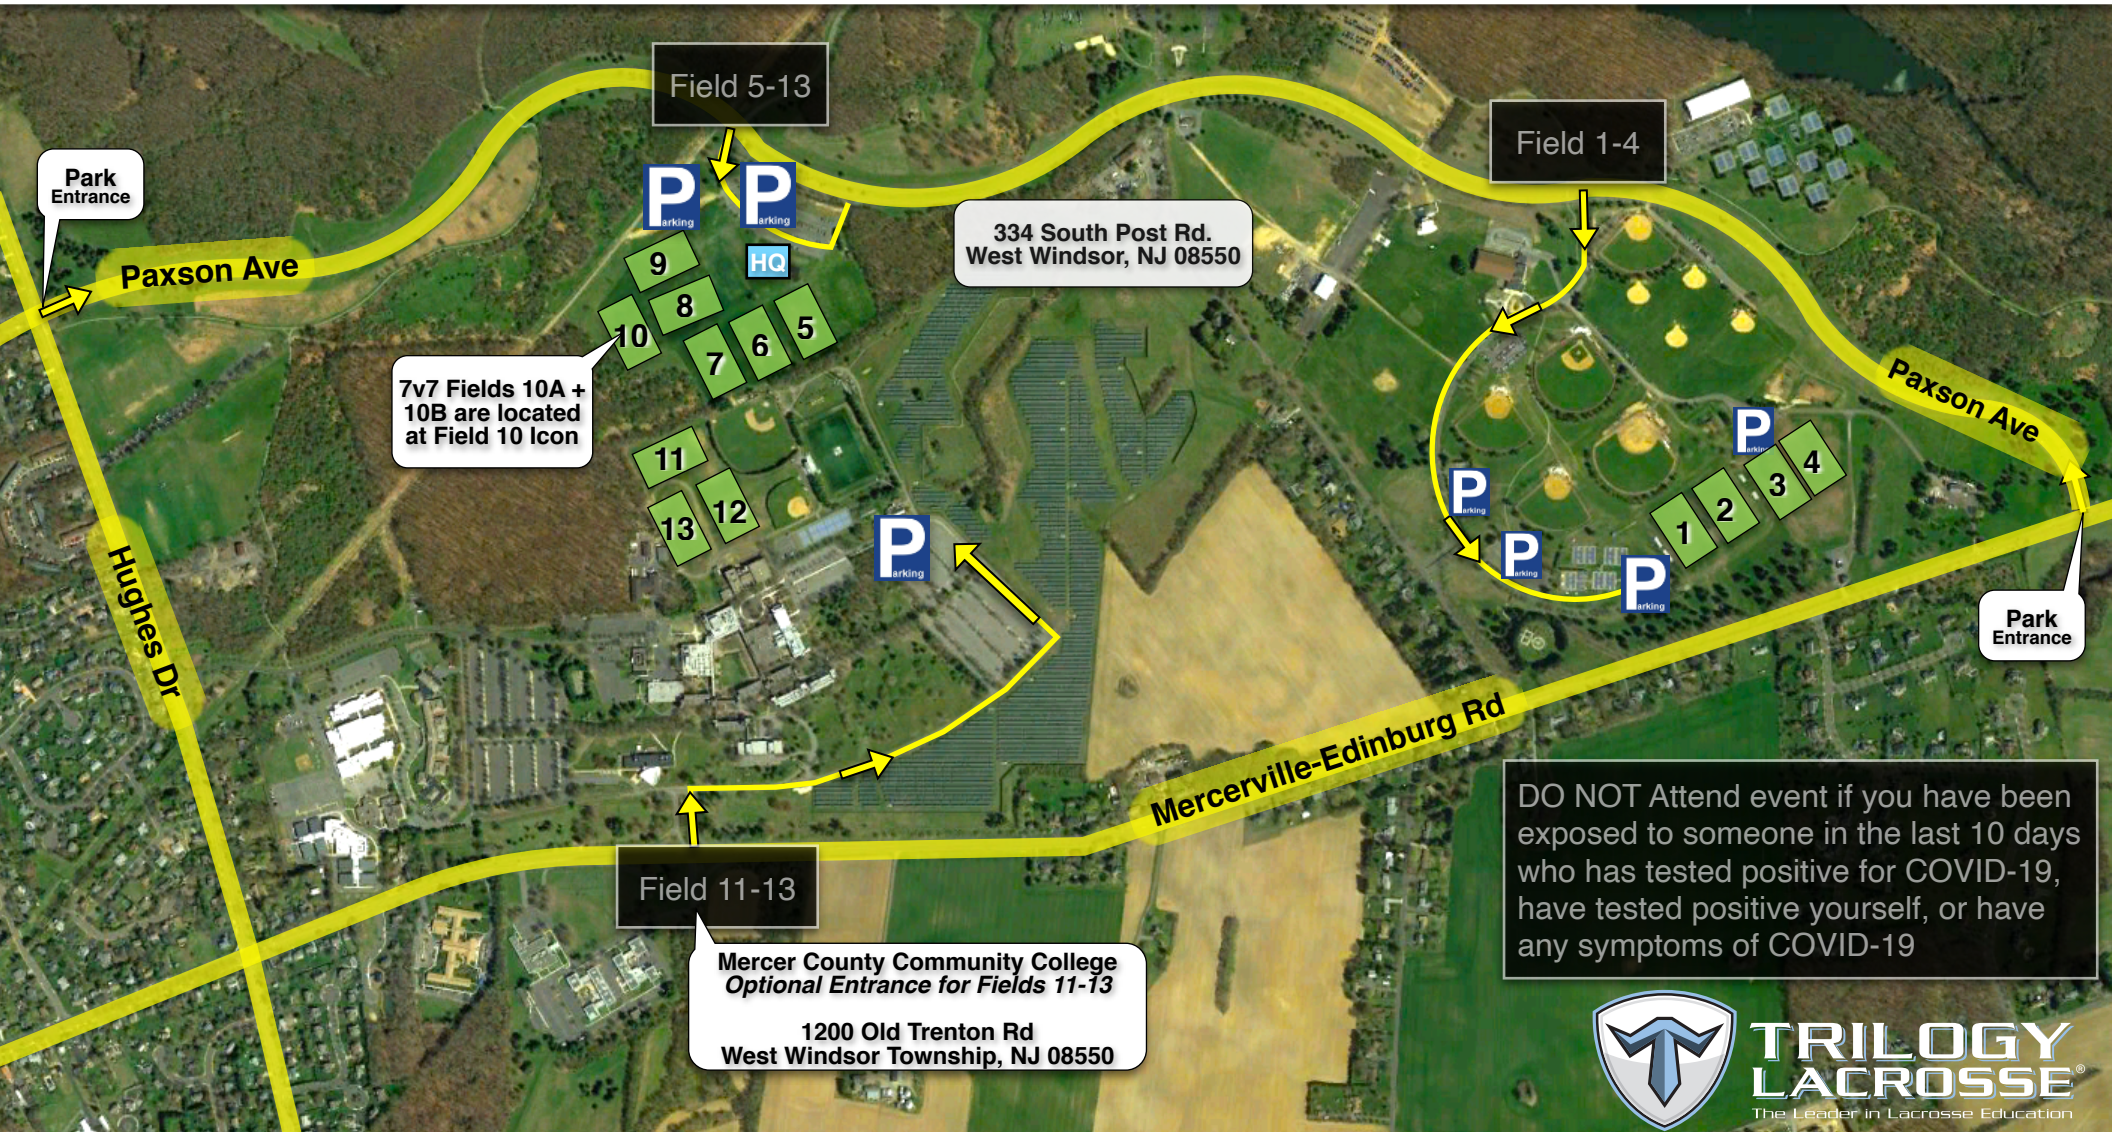

Veterans Day Classic: **Field 1-13 Overview**

Mercer County Park/Mercer County Community College Complex

****Fields 1-10 are on Park Property, Fields 11-13 are on Mercer County Community College Campus**

Fields 1-10: GPS: 334 South Post Road, West Windsor NJ 08550 and follow signage once you are in the park. Fields 1-4 and 5-13 have separate parking areas.

Fields 11-13: Can park at Field 5-13 lot in park OR 11-13 lot on college campus per below map. Lot 11-13 GPS: 1200 Old Trenton Road, West Windsor Township 08550

**TRILOGY
LACROSSE**
The Leader in Lacrosse Education