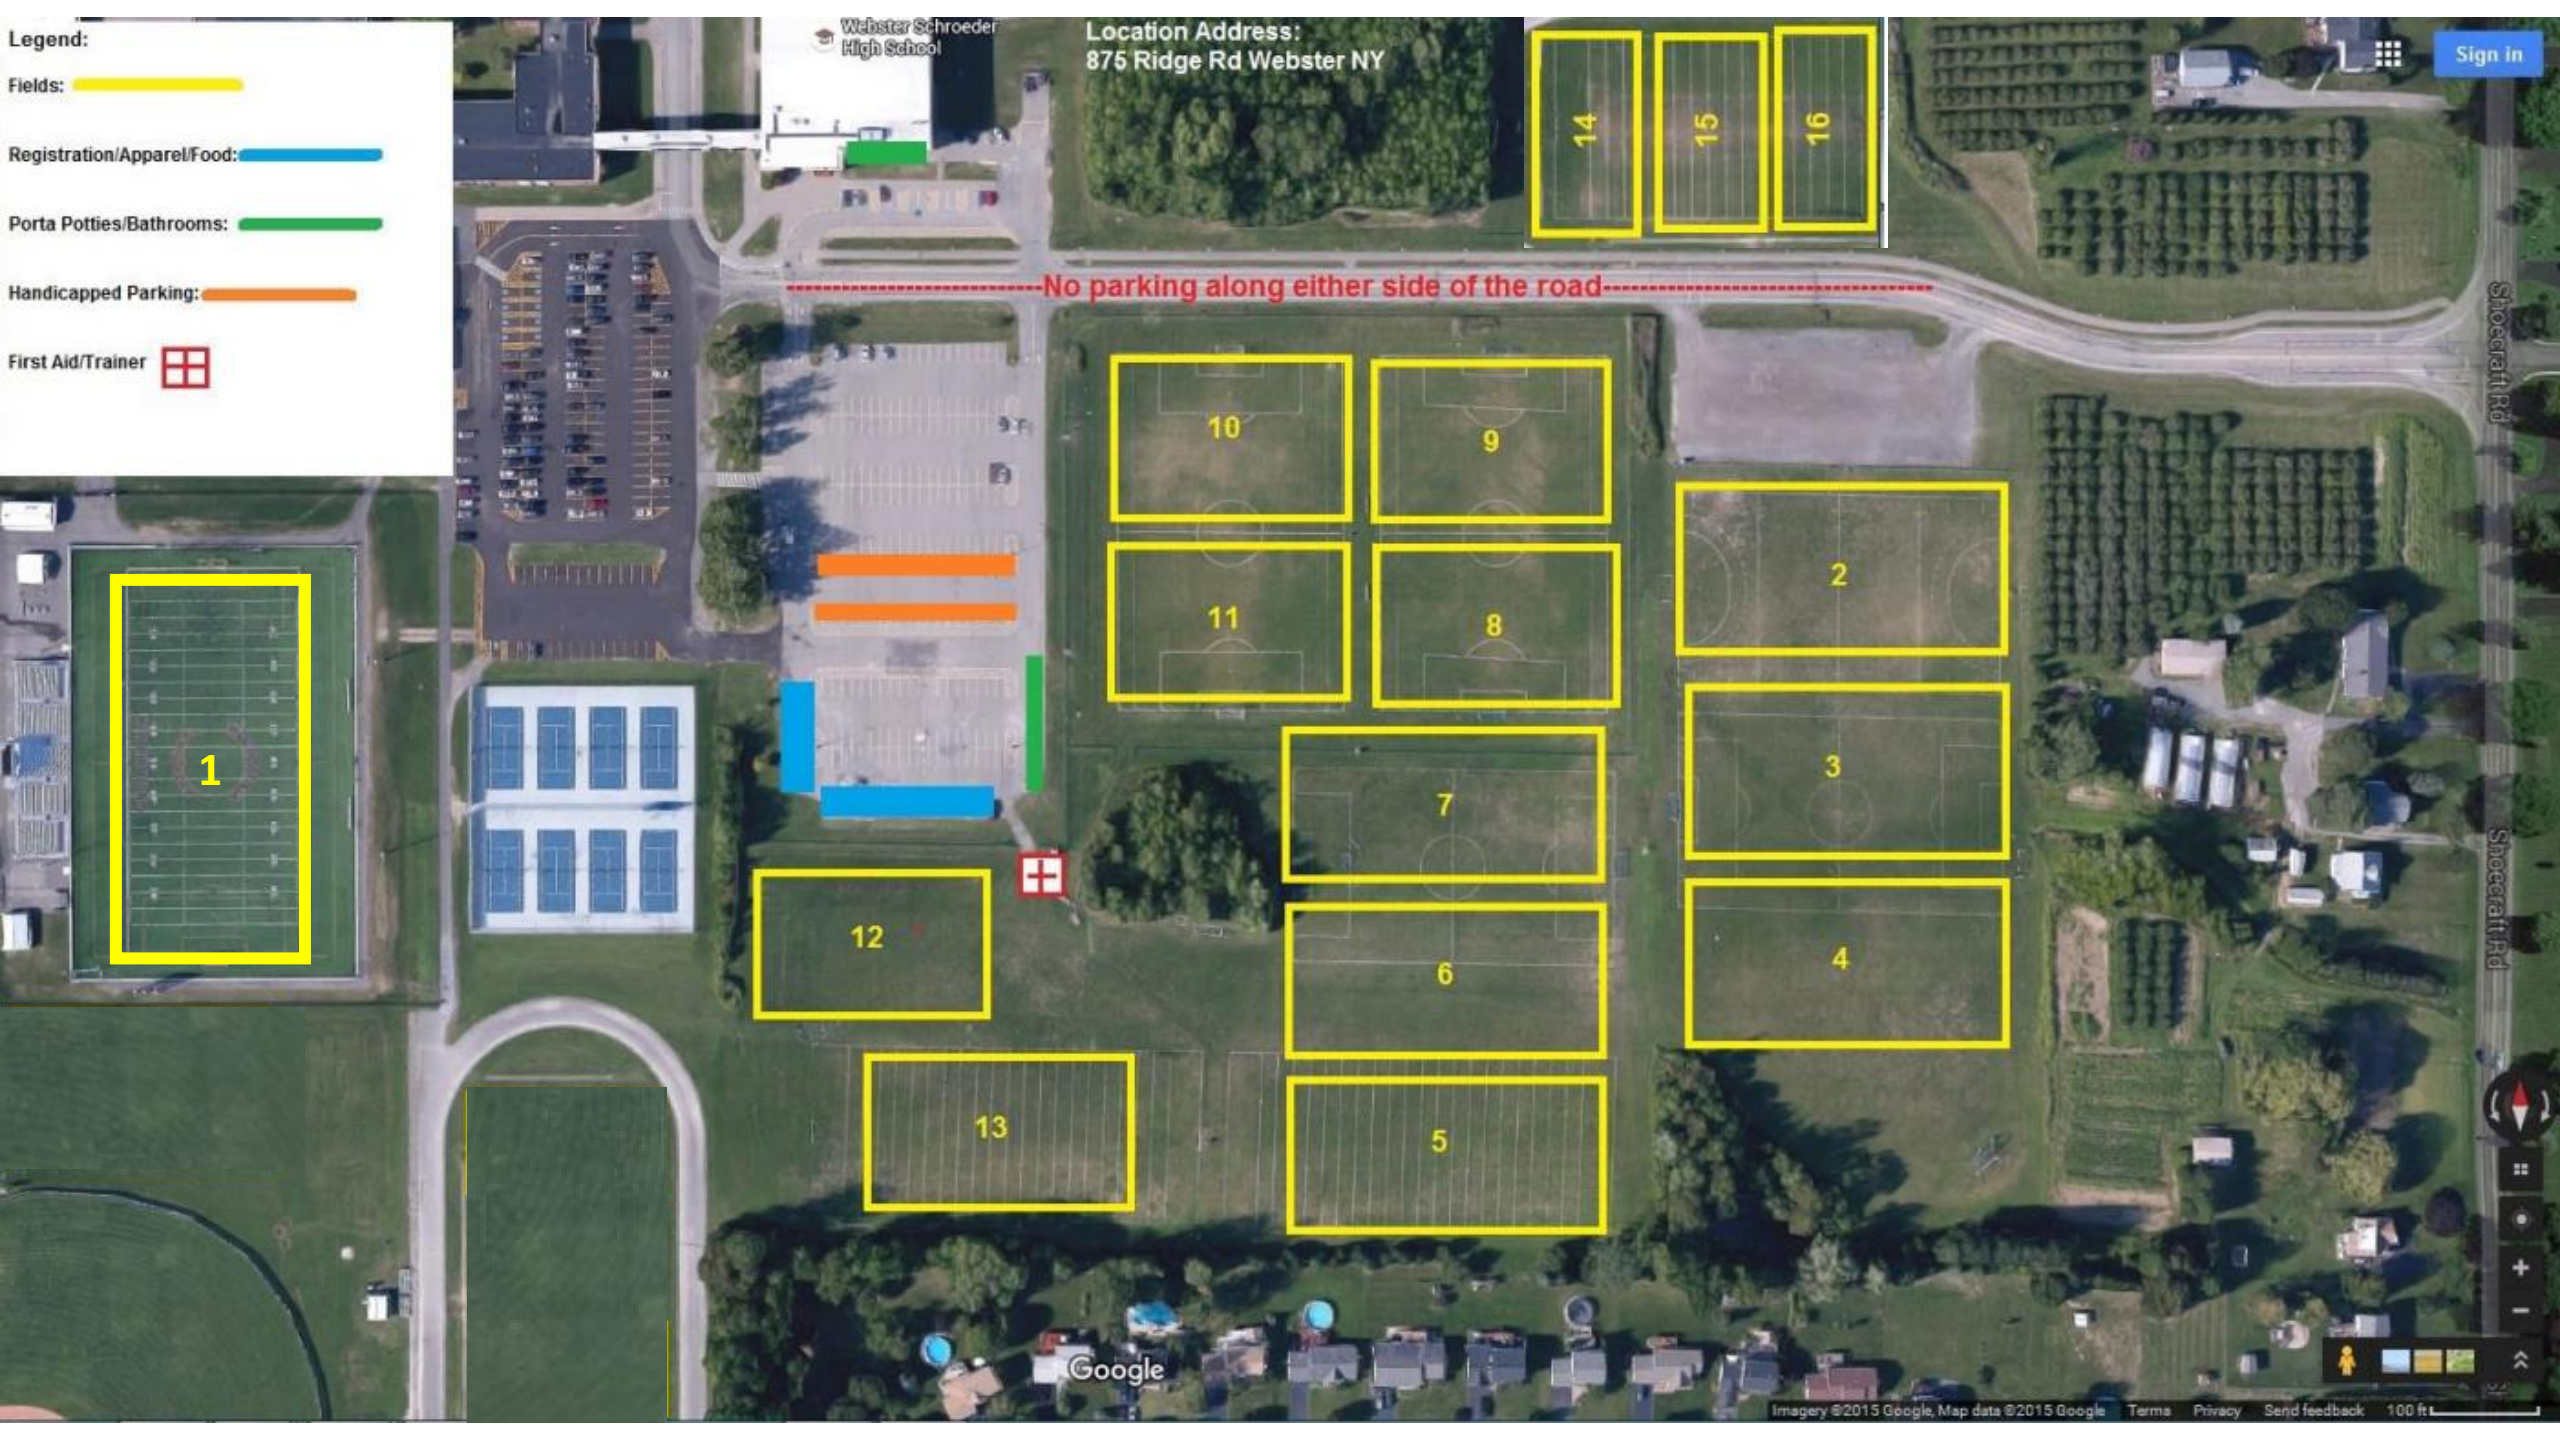

**Legend:**

- Fields: 
- Registration/Apparel/Food: 
- Porta Potties/Bathrooms: 
- Handicapped Parking: 
- First Aid/Trainer 

Location Address:  
875 Ridge Rd Webster NY

Sign in

Webster Schroeder  
High School

No parking along either side of the road

1

12

13

10

11

7

6