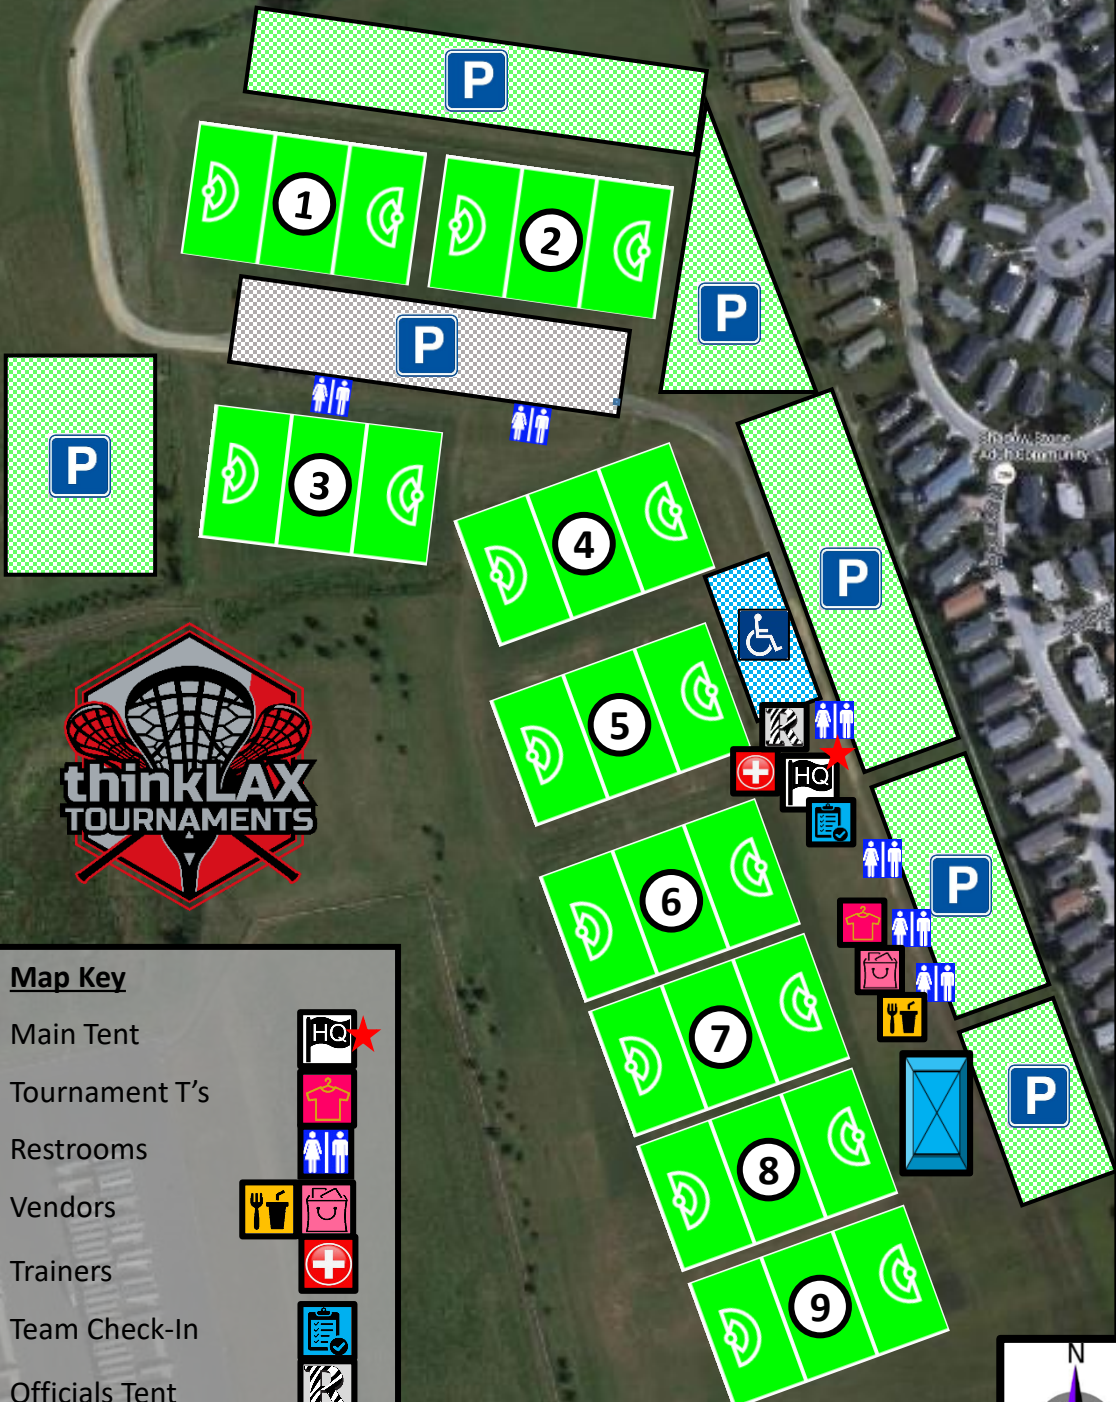

Ridge Road Soccer Park (Ridge)

500 Ridge Road*
Palmyra, PA

Highland Dr

Ridge Rd

To Other Sites

Map Key

Main Tent

Tournament T's

Restrooms

Vendors

Trainers

Team Check-In

Officials Tent

Community Tent

Google