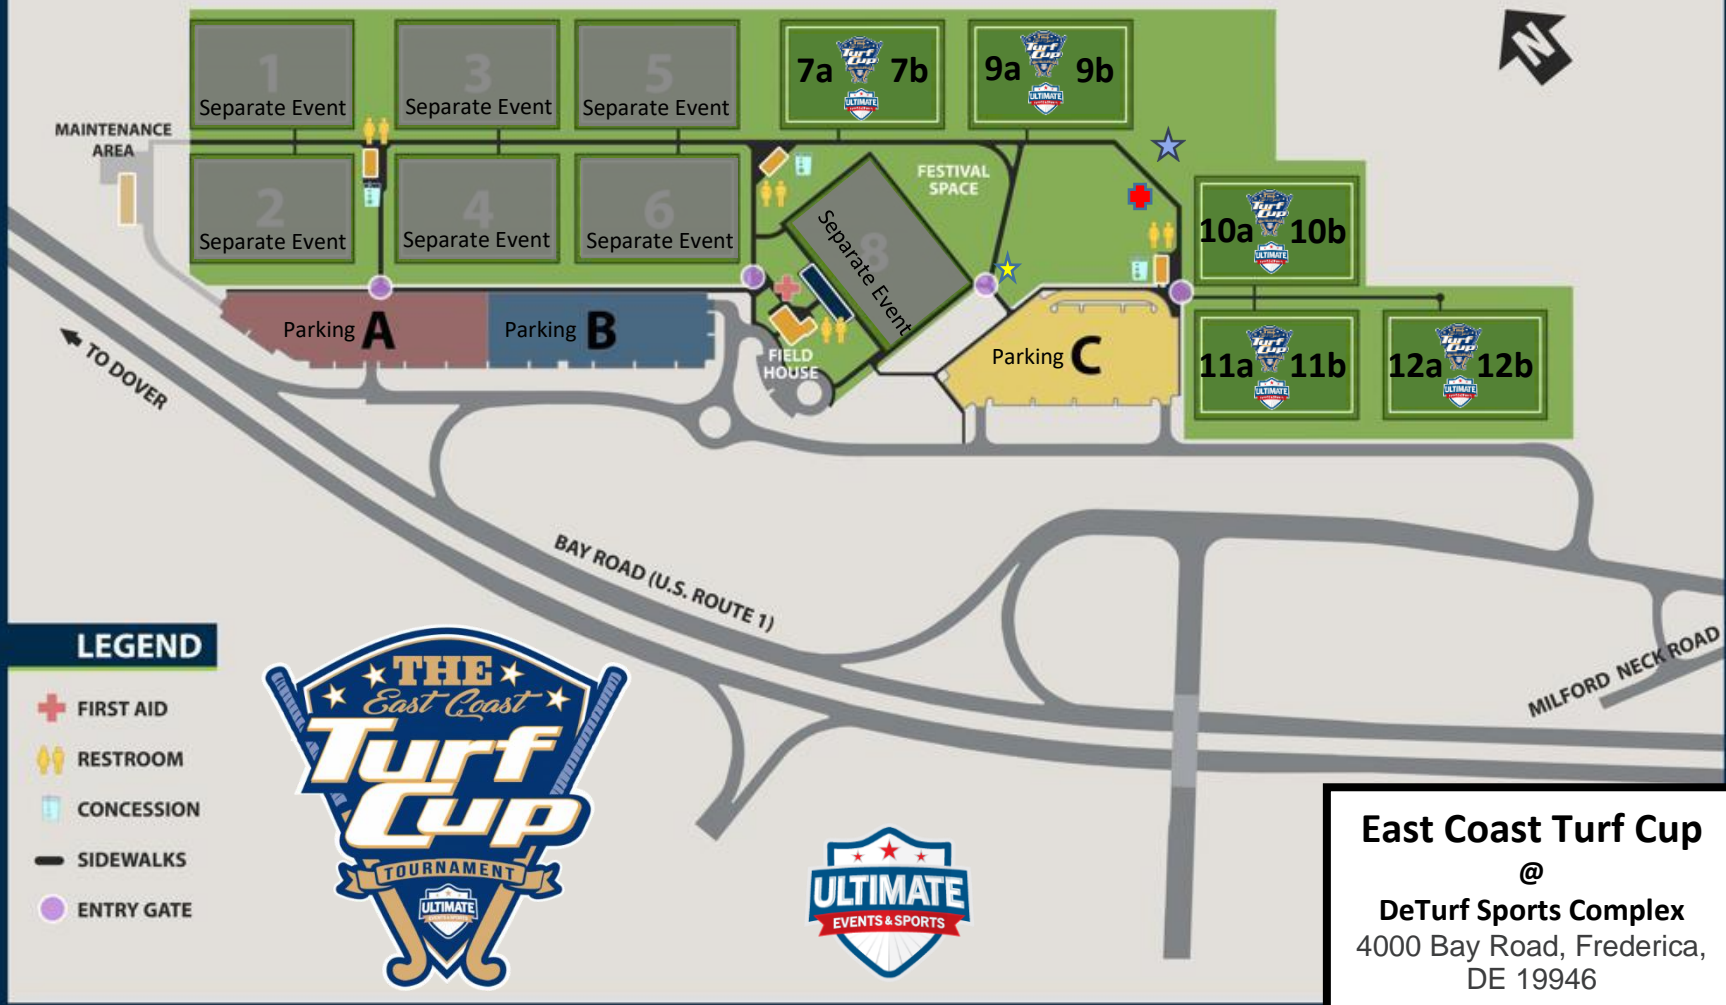

Map Key

-  - Headquarters/Check in
-  - College Coach Hospitality
-  - Trainers/First Aid
-  - Referee Headquarters

East Coast Turf Cup
@
DeTurf Sports Complex
4000 Bay Road, Frederica,
DE 19946