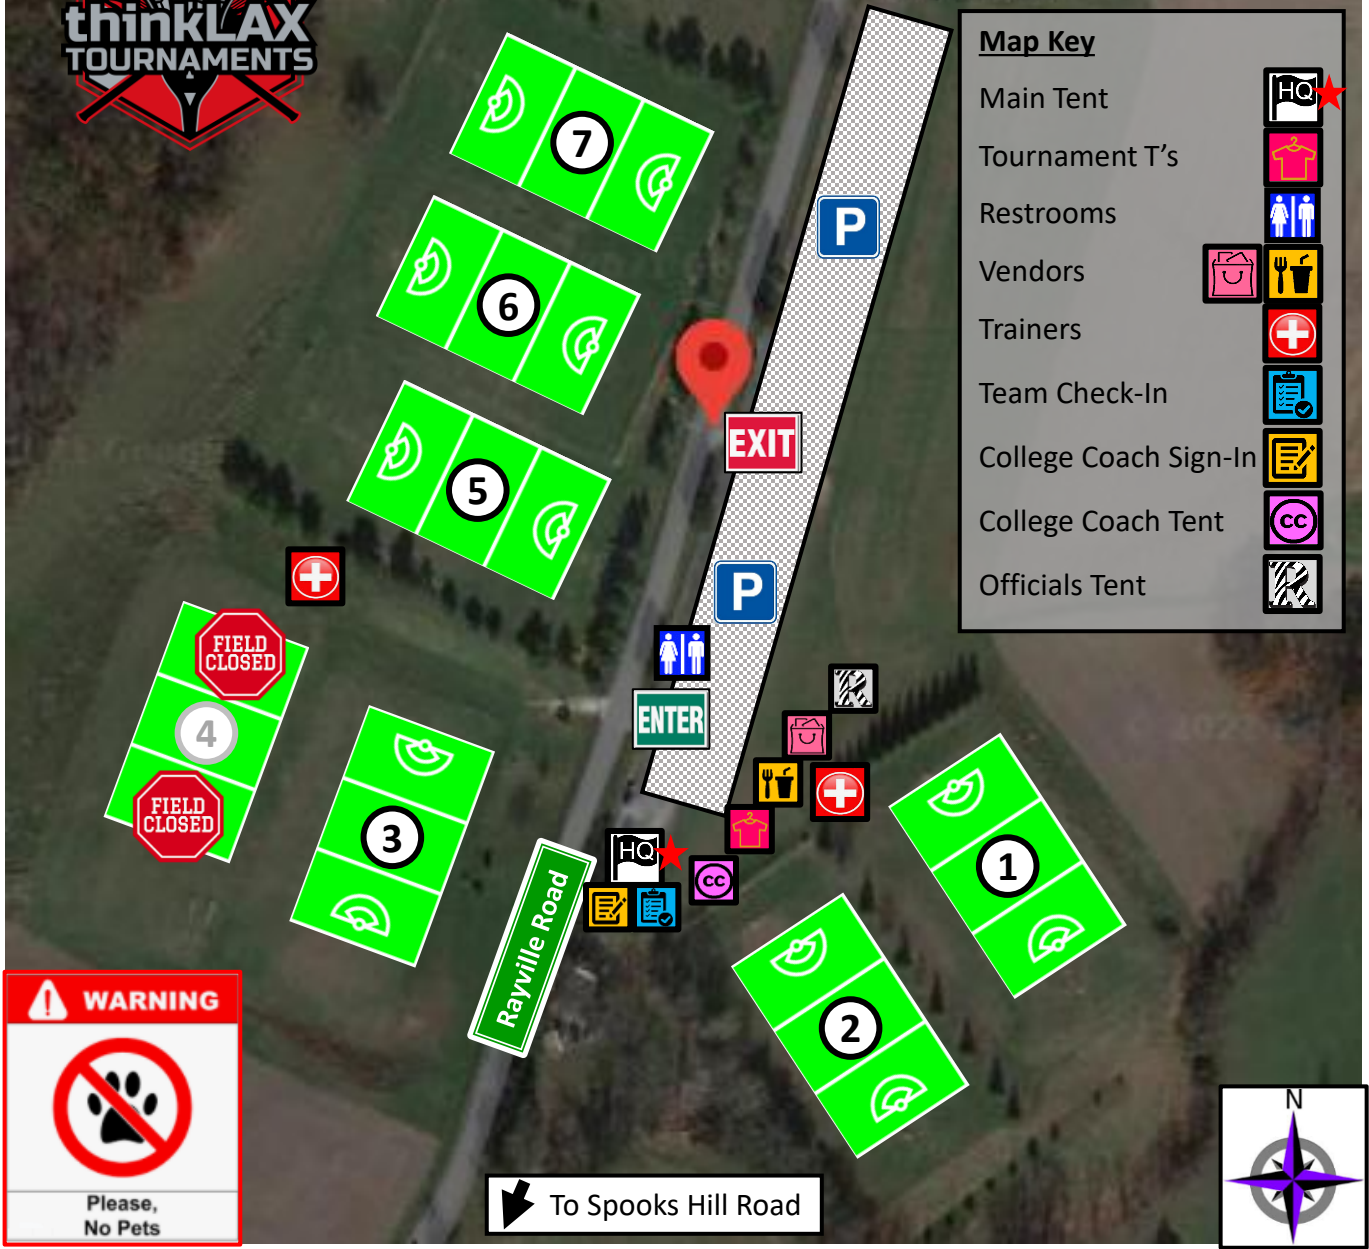

# Genesee Valley Lacrosse Fields

1745 Rayville Road  
Parkton, MD 21120

Genesee Valley Outdoor Learning Center

To Middletown Road  
(To/From I-83)

Rayville Rd

### Map Key

- Main Tent
- Tournament T's
- Restrooms
- Vendors
- Trainers
- Team Check-In
- College Coach Sign-In
- College Coach Tent
- Officials Tent

↓ To Spooks Hill Road

### Important Reminders

Pets are **NOT PERMITTED** in the facility  
Parking or Stopping (included loading and unloading is **NOT PERMITTED** on Rayville Road  
Please use designated crossing zone to cross Rayville Road. **DO NOT** climb/hop the fence  
Thanks in advance for your cooperation 😊