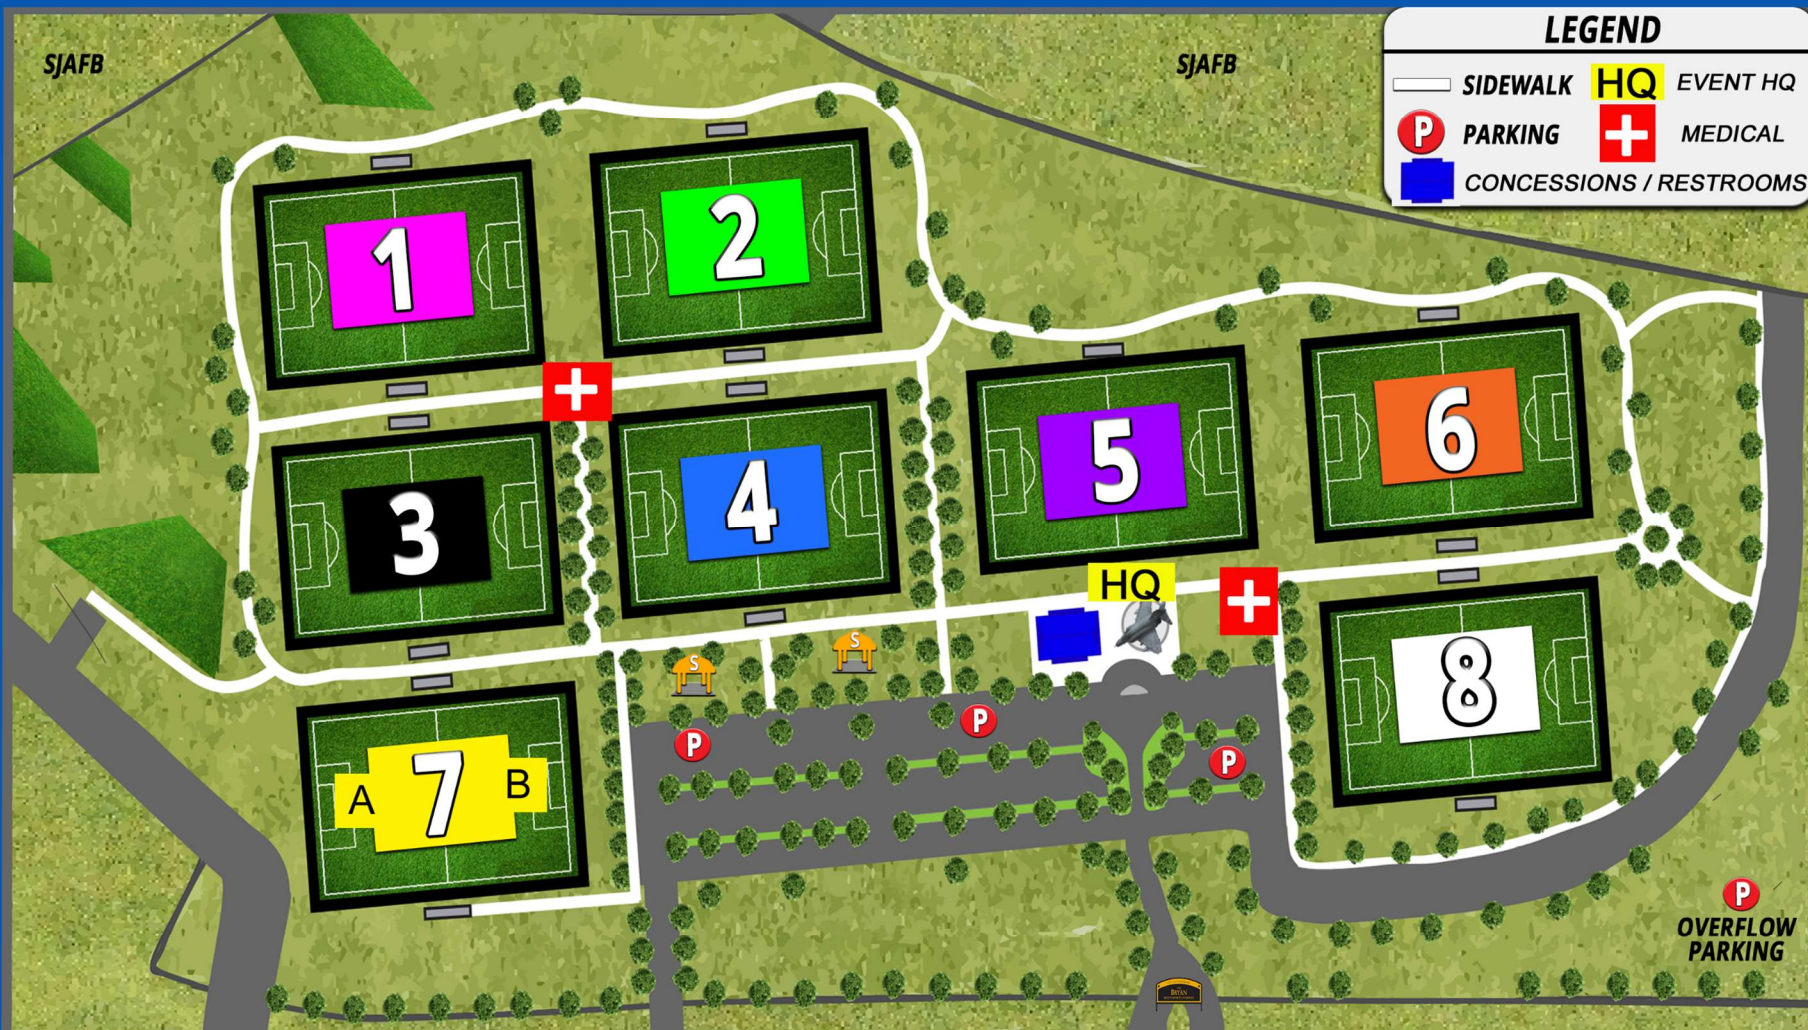

# BRYAN MULTI-SPORTS COMPLEX

501 SOUTH OAK FOREST ROAD, GOLDSBORO, NC 27534

GOLDSBOROPARKSANDREC.COM | 919-988-6600

← TO SJAFB BASE GATE      OAK FOREST ROAD      TO ASH STREET / HWY 70 →