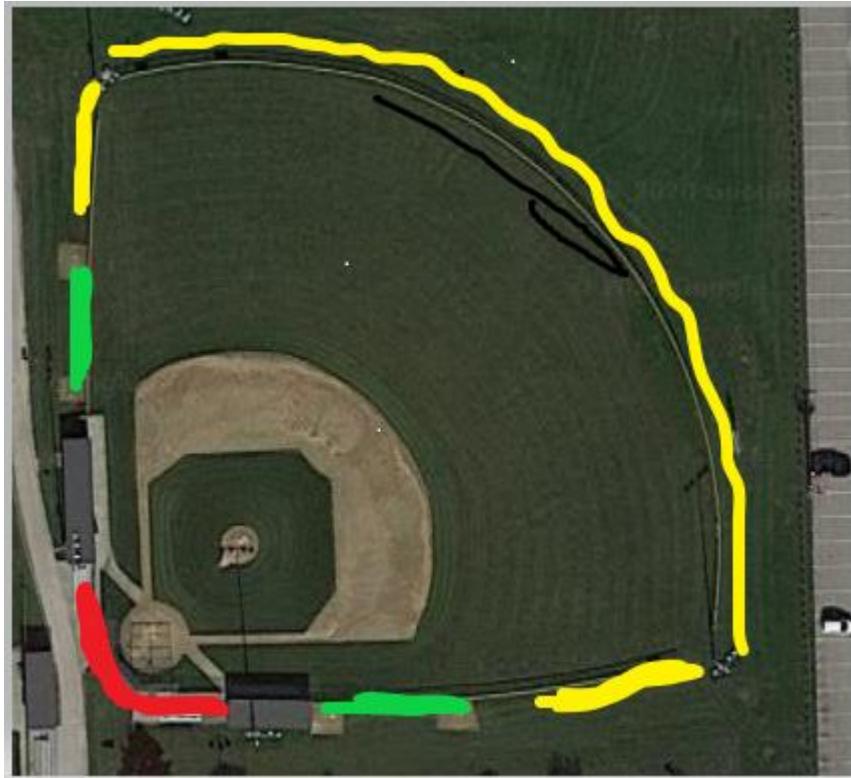

Frankfort Baseball Summer Sizzle
Player & Spectator Area Plan- Main Park- Examples

Borg Warner Field

-  Restricted
-  Player Seating Physically Distanced- No Dugout usage
-  Spectator Seating Area Physically Distanced

Main B

Restricted Area 

Player Area 

Spectator Area 

Possible Vendor / Light Concession Area