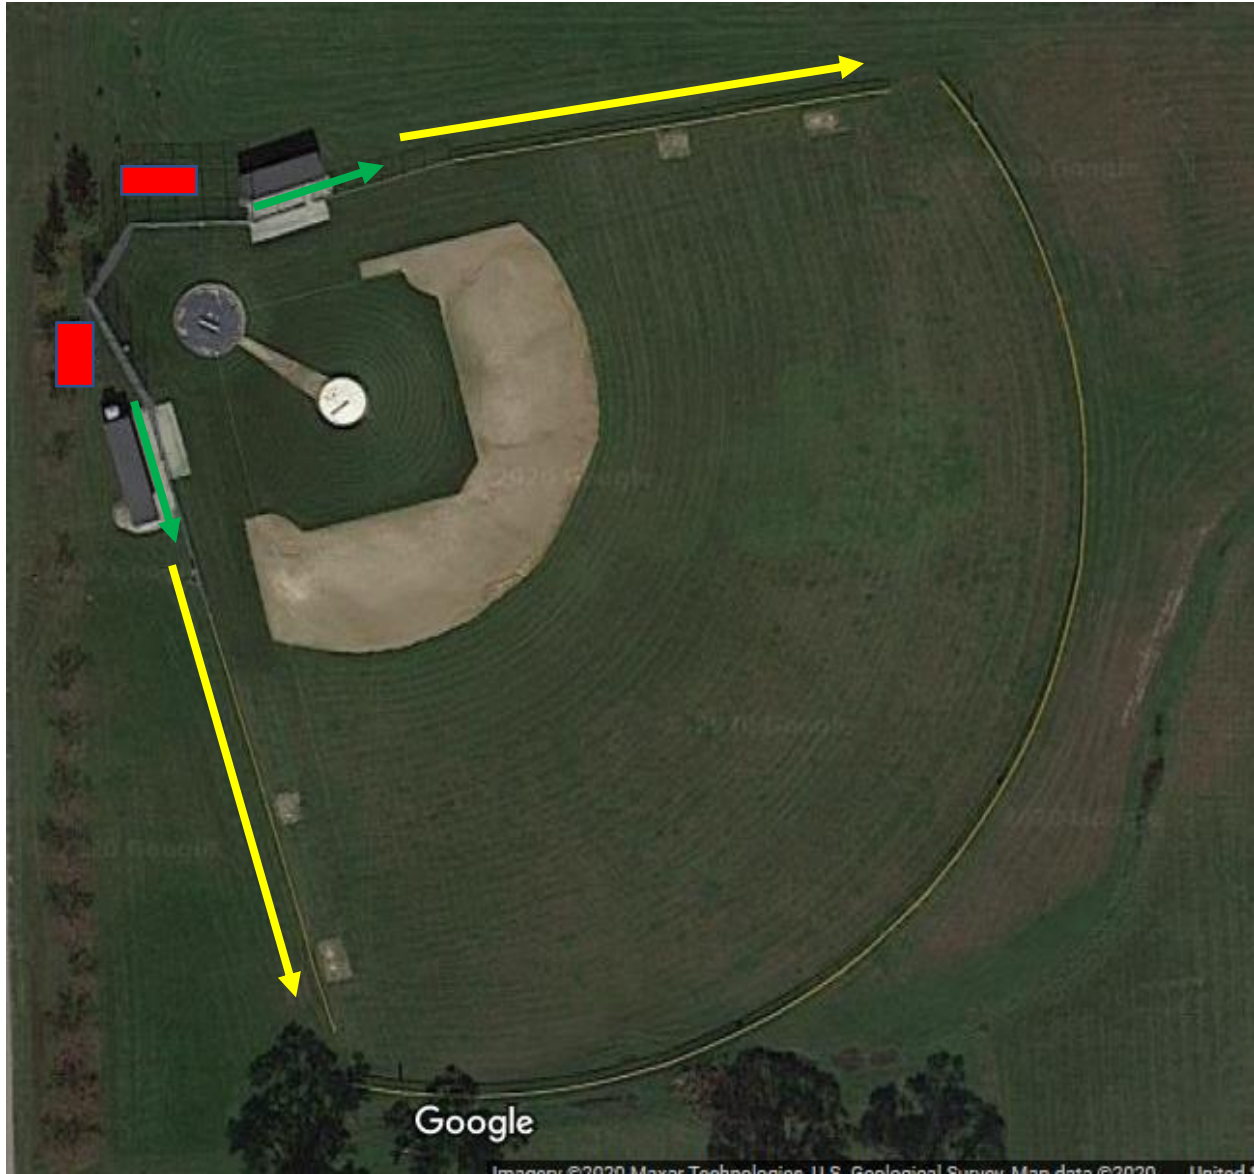

Frankfort Baseball Summer Sizzle
Player & Spectator Area Plan- Main Park- Examples

Borg Warner Field

-  Restricted
-  Player Seating Physically Distanced- No Dugout usage
-  Spectator Seating Area Physically Distanced

Main B

Restricted Area 

Player Area 

Spectator Area 

Possible Vendor / Light Concession Area