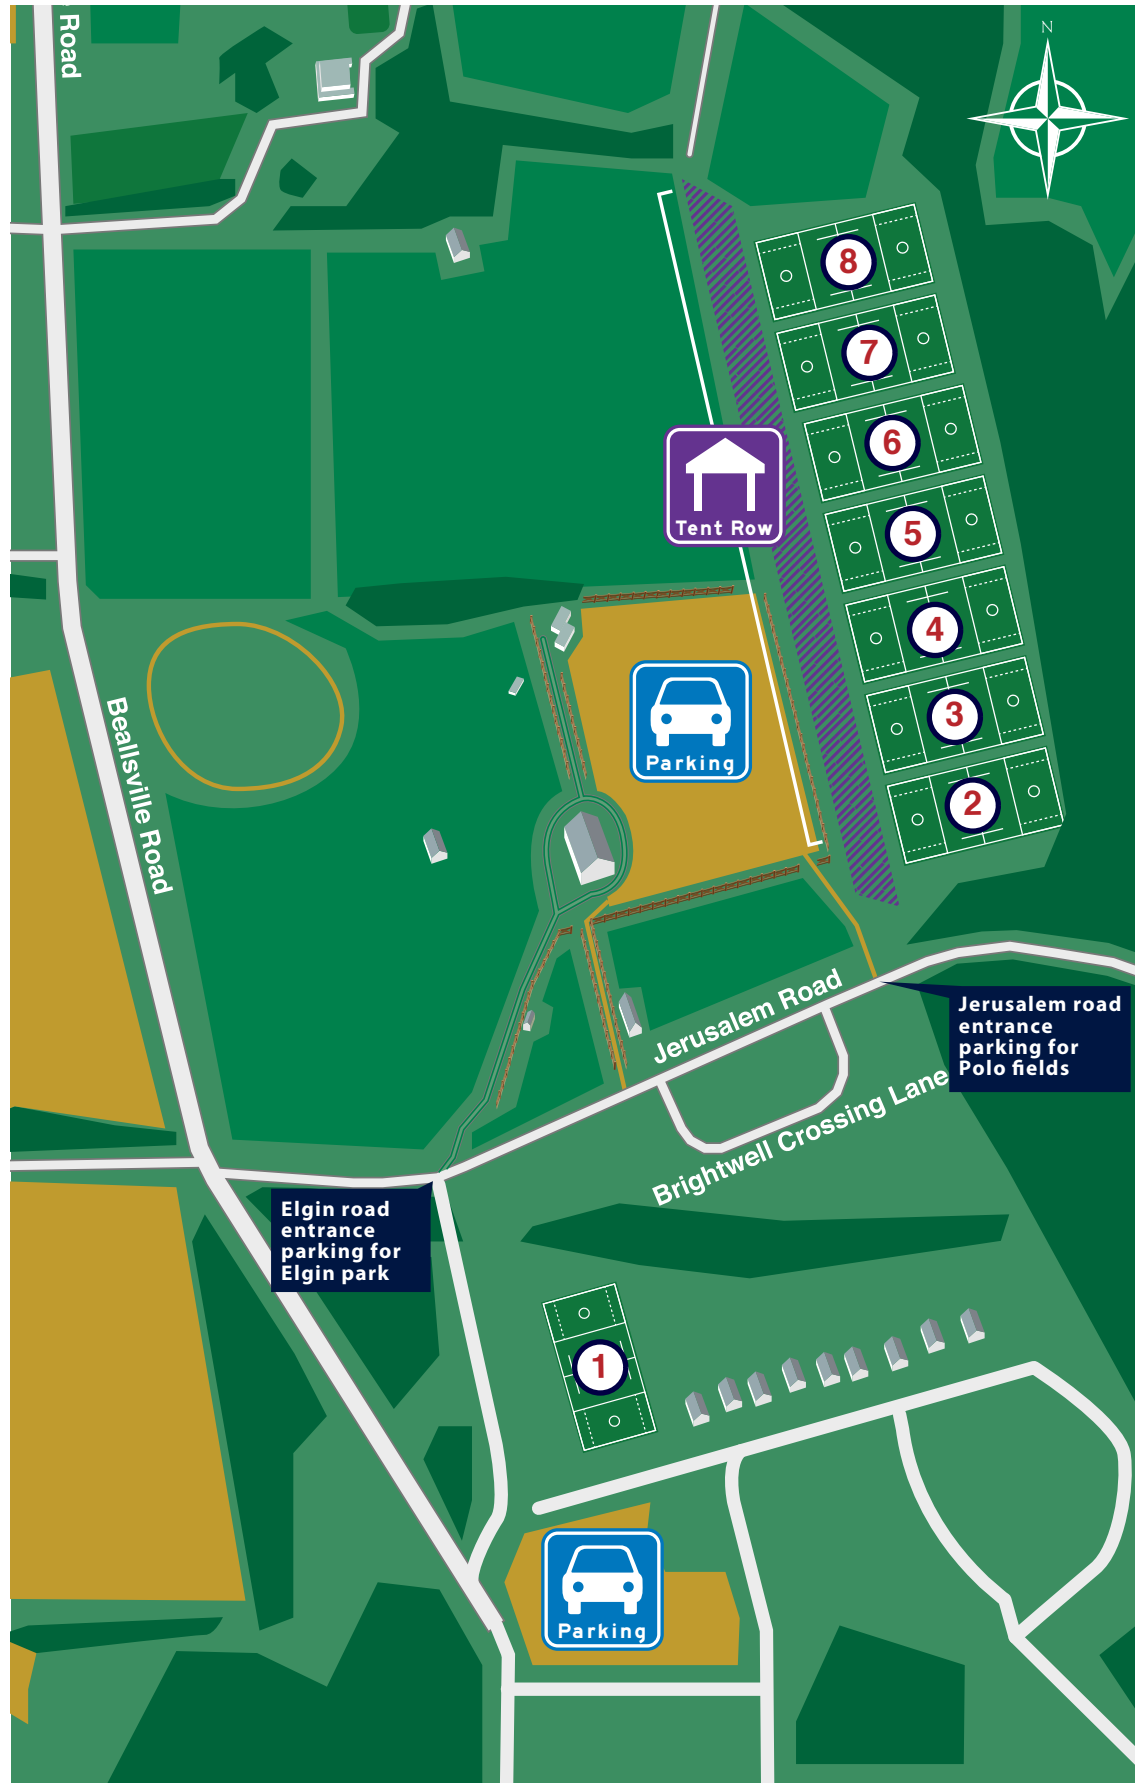

MD LX FIELD MAP

NATIONAL YOUTH LACROSSE
FALLFEST 2018

MD LX EVENTS
TOURNAMENTS + SHOWCASES

POLO FIELDS
At
Summerhill Farms
POOLESVILLE, MD 20837