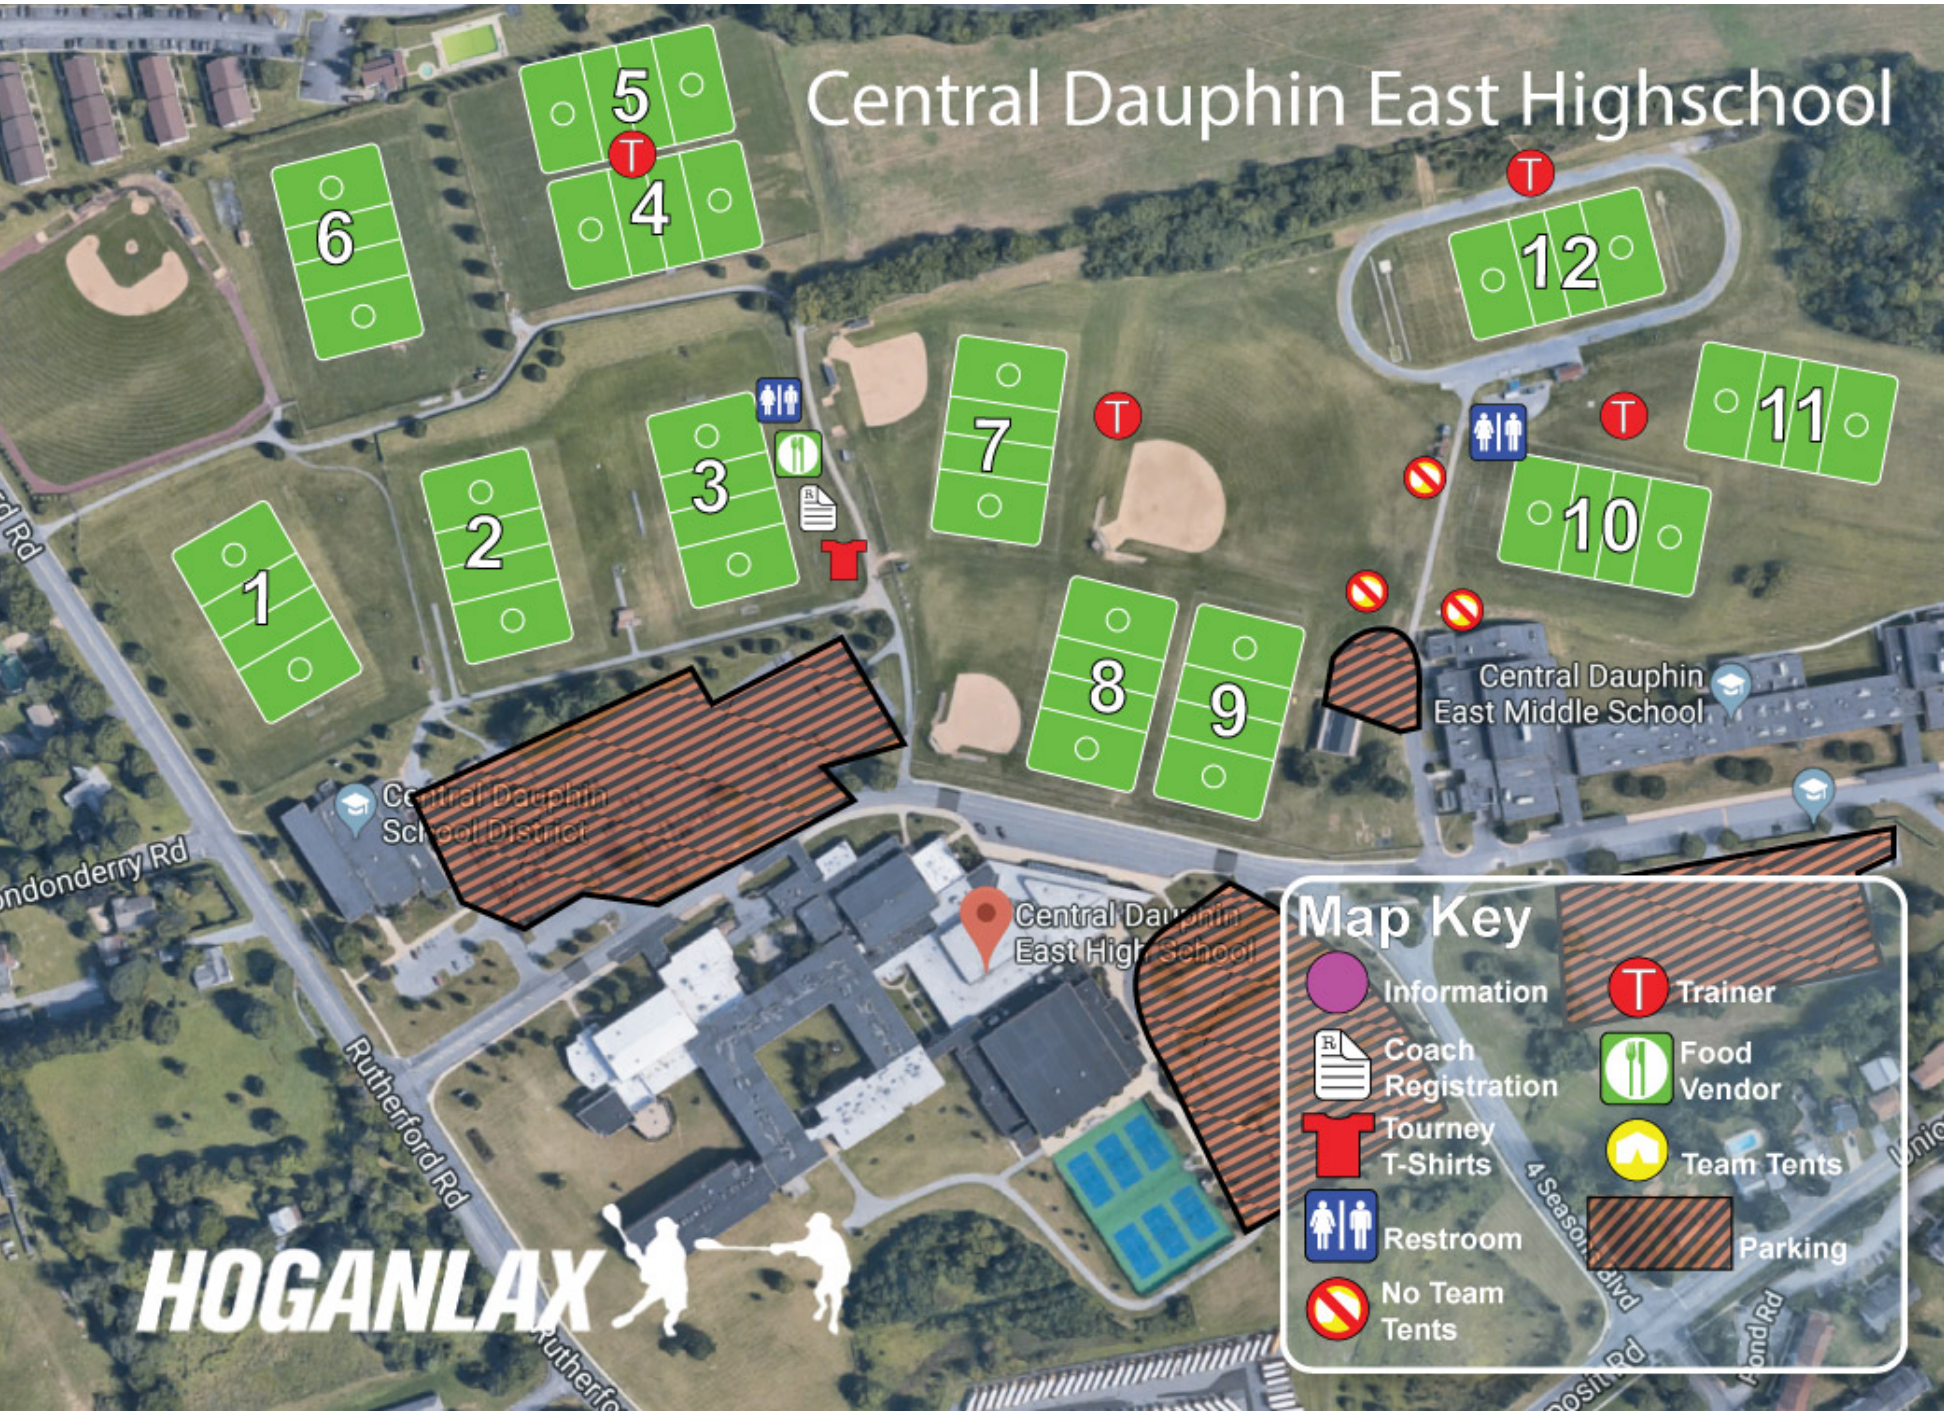

Central Dauphin East Highschool

Map Key

	Information		Trainer
	Coach Registration		Food Vendor
	Tourney T-Shirts		Team Tents
	Restroom		Parking
	No Team Tents		

HOGANLAX