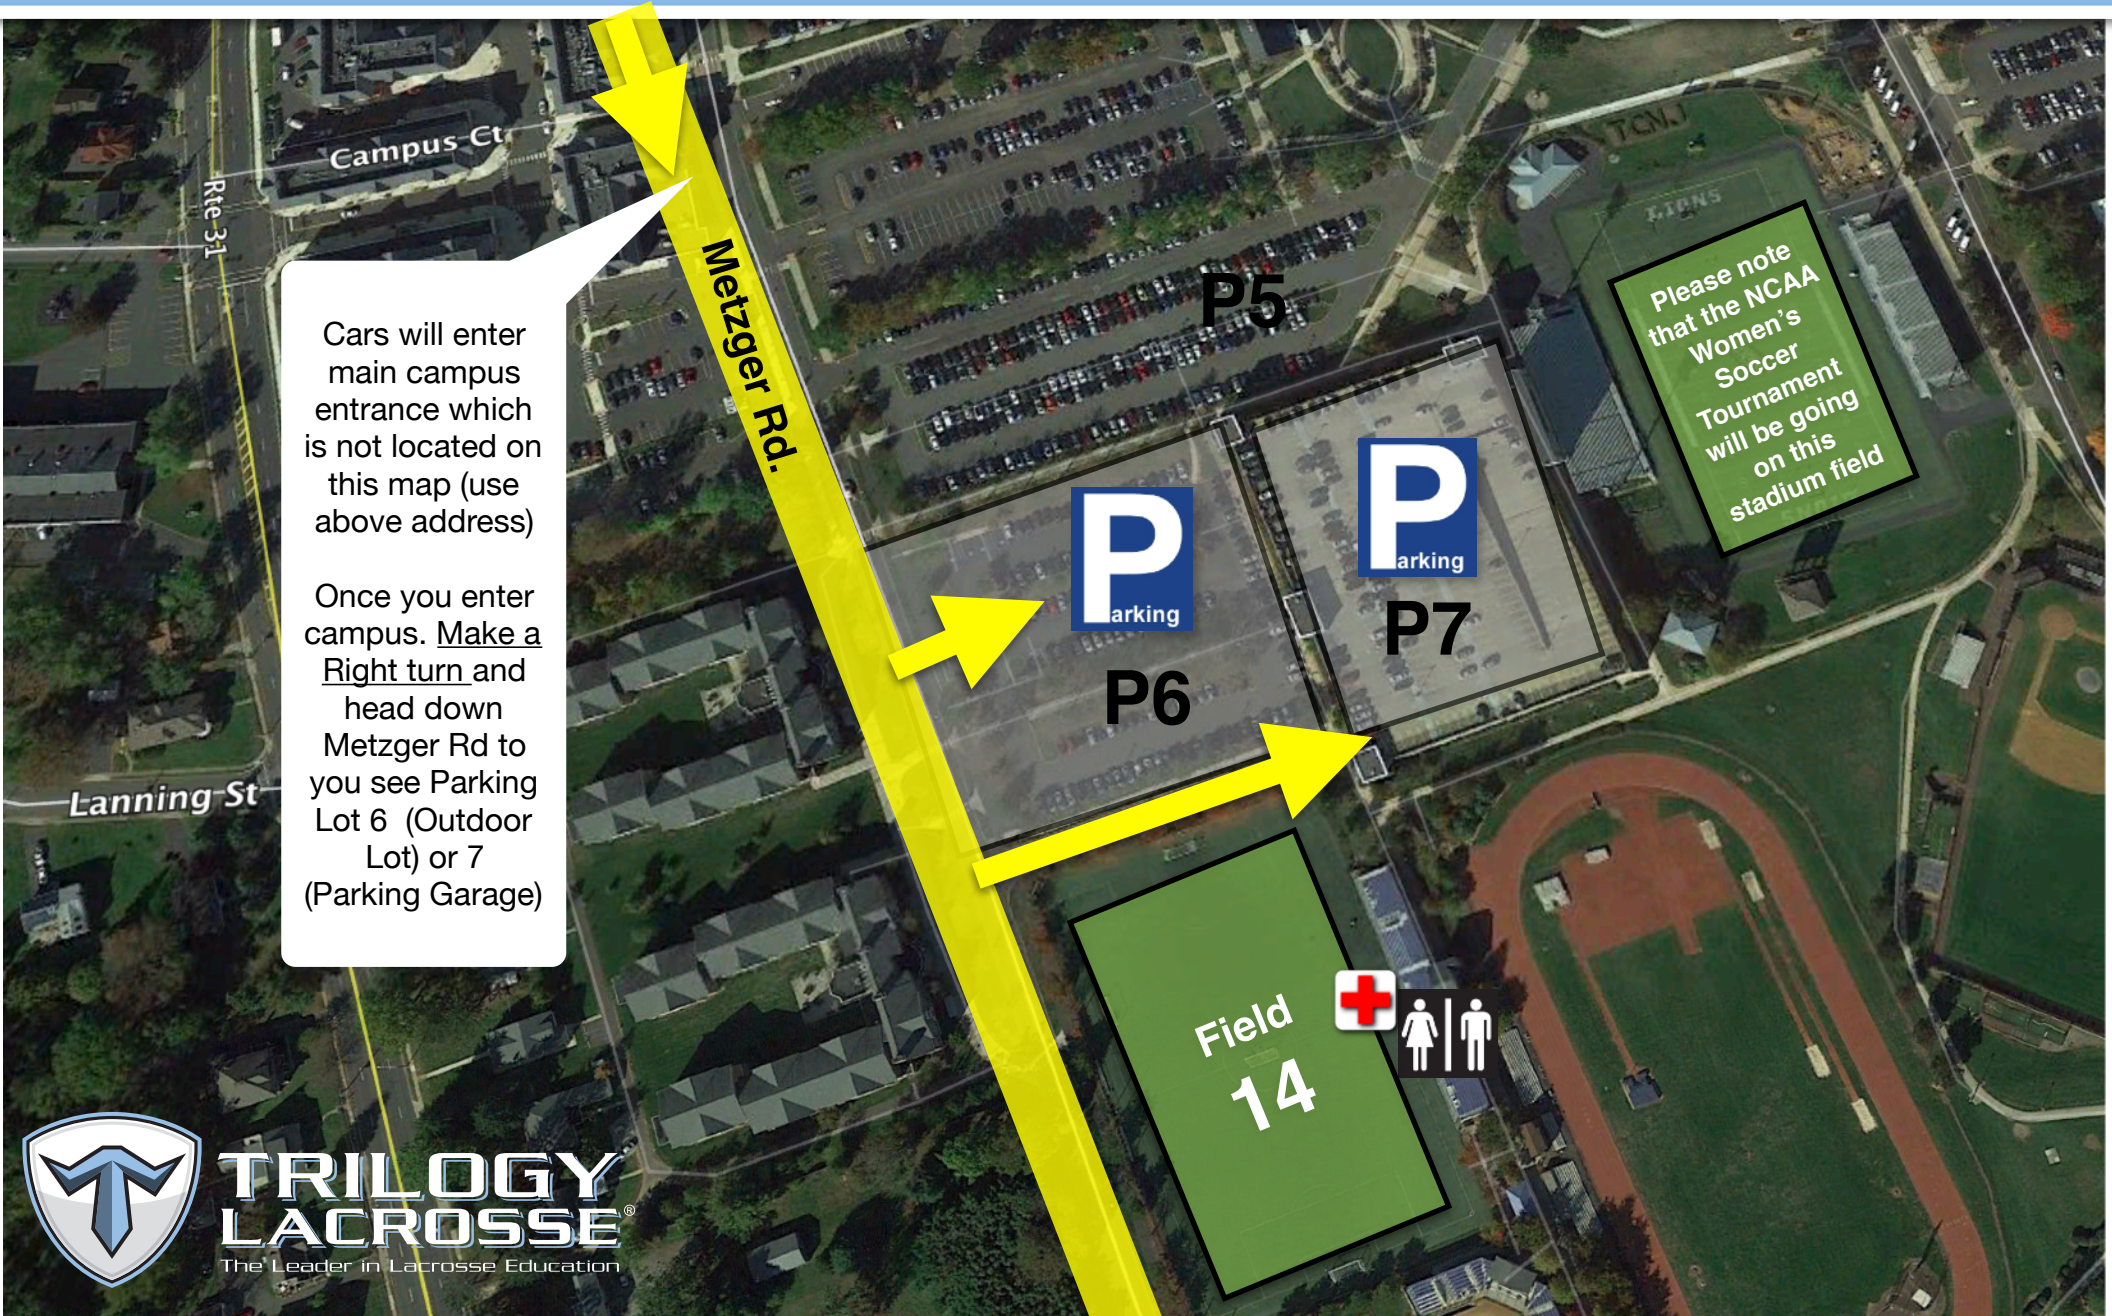

Veterans Day Classic - SUNDAY - HS JV

The College of New Jersey (TCNJ - Soccer Turf)

2000 Pennington Rd, Ewing Township, NJ 08618

Cars will enter main campus entrance which is not located on this map (use above address)

Once you enter campus. Make a Right turn and head down Metzger Rd to you see Parking Lot 6 (Outdoor Lot) or 7 (Parking Garage)

Please note that the NCAA Women's Soccer Tournament will be going on this stadium field

Parking
P6

Parking
P7

Field 14

TRILOGY LACROSSE
The Leader in Lacrosse Education