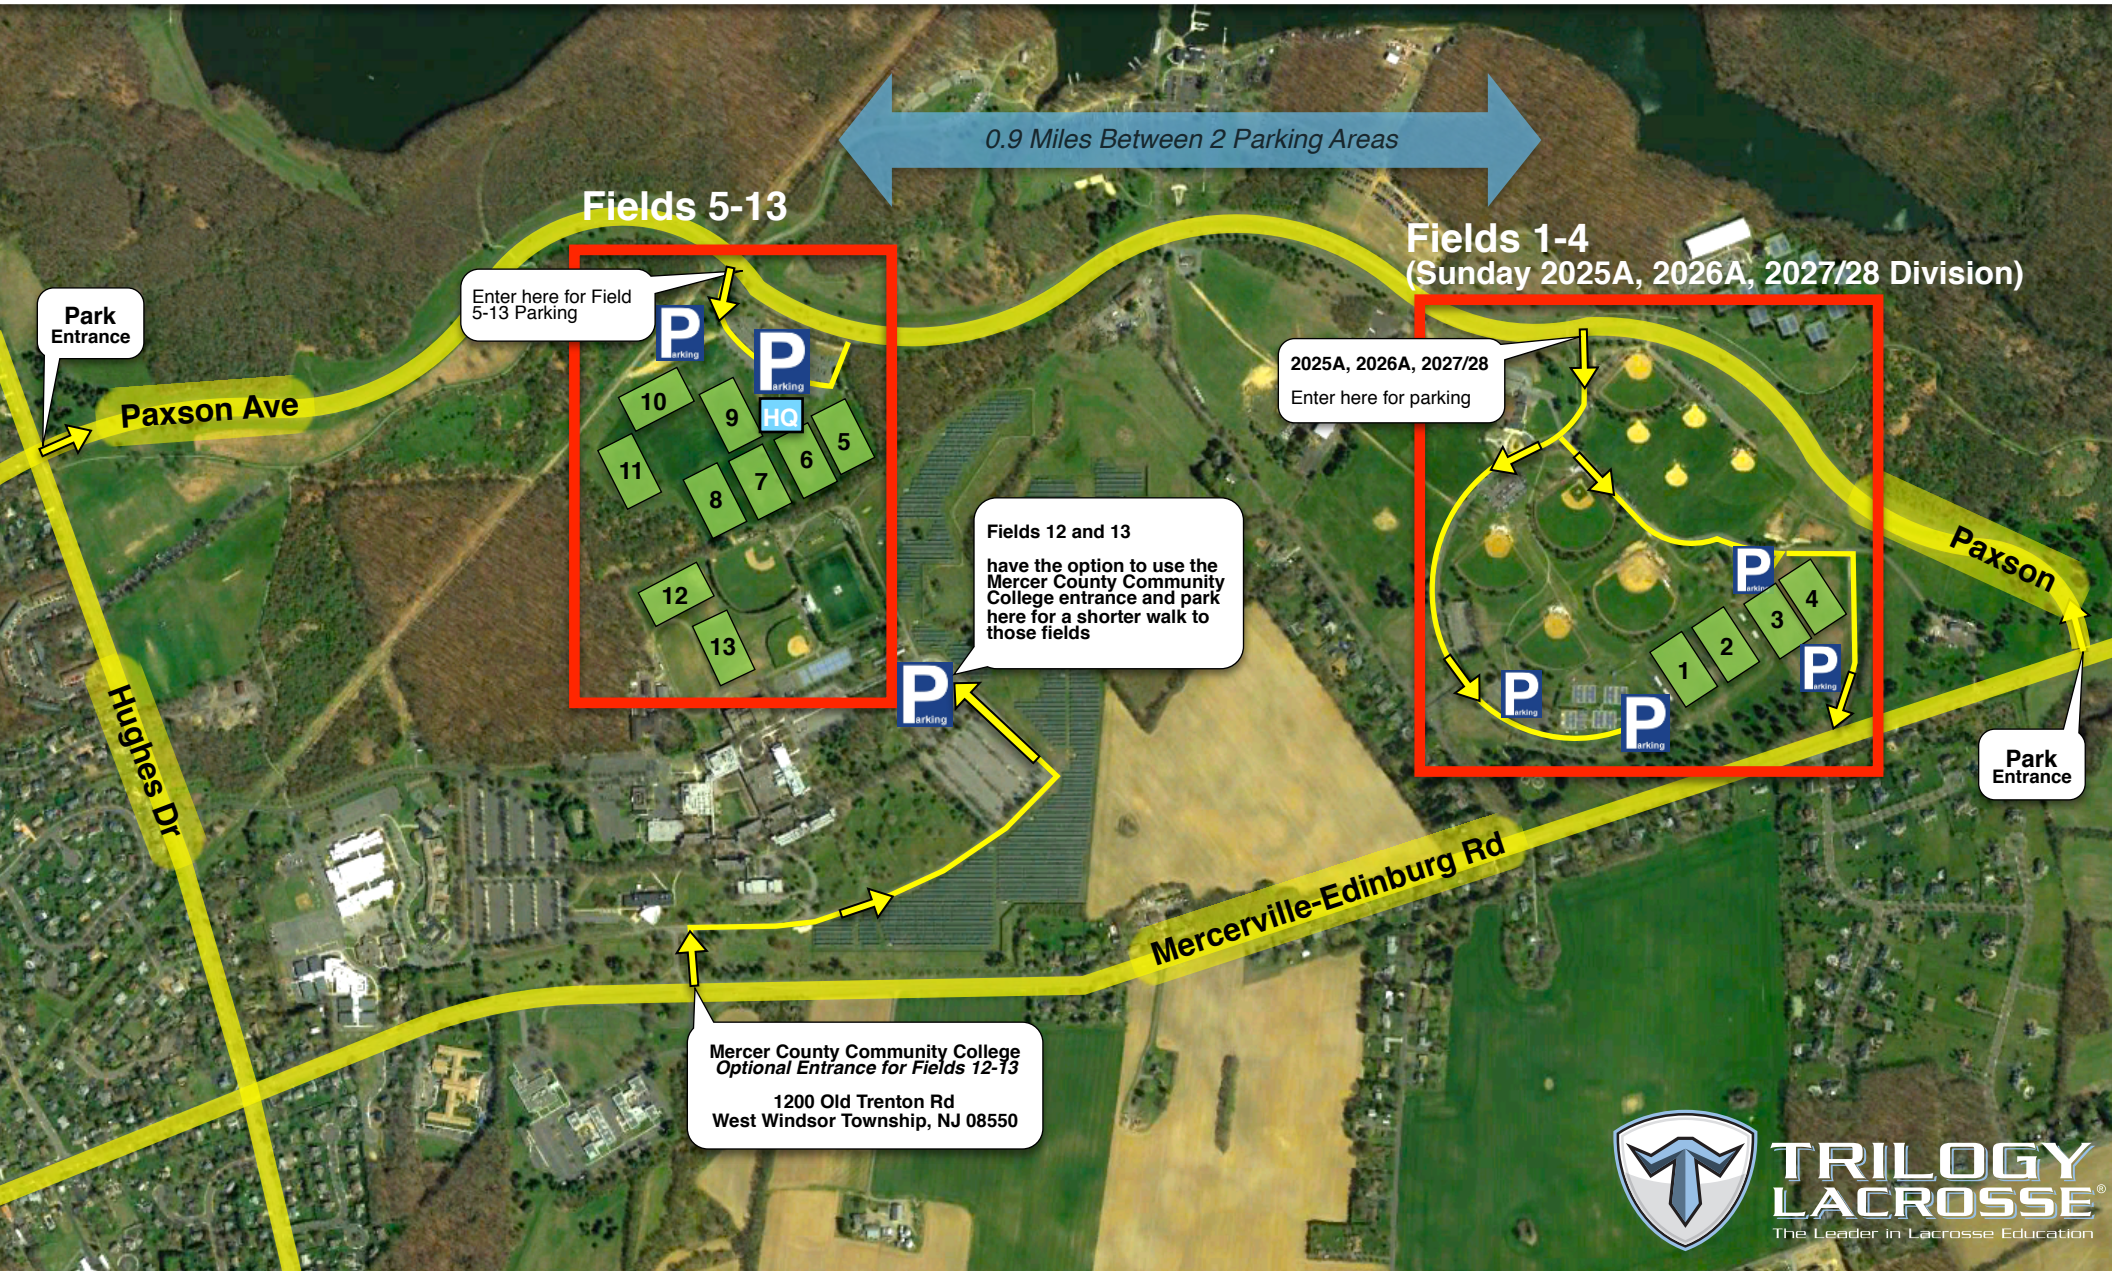

Mercer County Park Overview Map

GPS Address:

Paxson Avenue West Windsor TWP, NJ 08550

TRILOGY LACROSSE
The Leader in Lacrosse Education