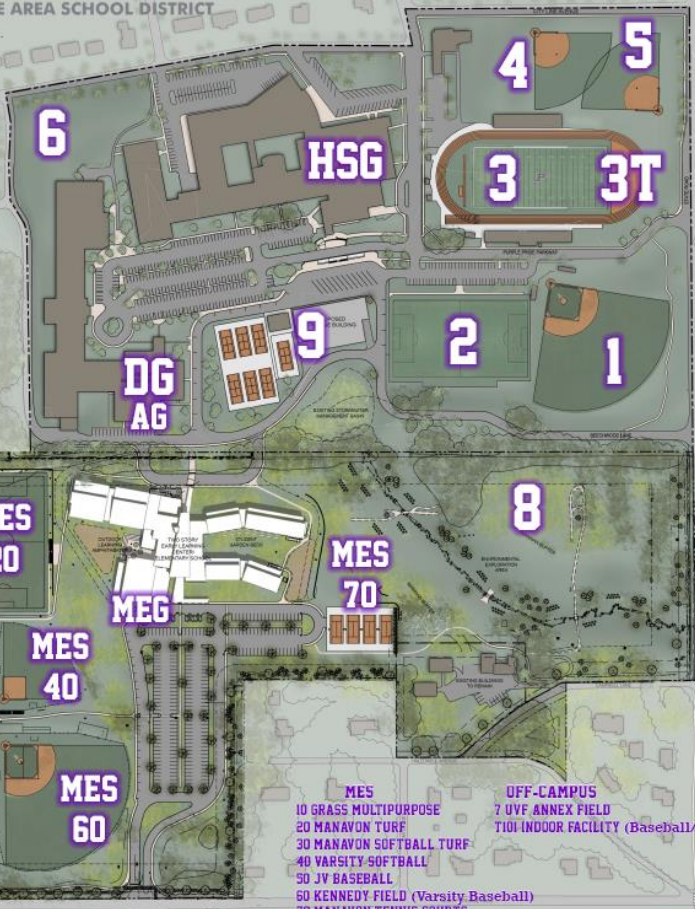

PHOENIXVILLE AREA SCHOOL DISTRICT

PASD ATHLETICS FACILITIES KEY

PAHS

- 1 RT 29 BASEBALL
- 2 UPPER TURF
- 3 WASHINGTON FIELD
- 3T WASHINGTON TRACK
- 4 CITY LINE SOFTBALL
- 5 RT 29 SOFTBALL
- 6 DAO FIELD
- 8 LOWER GRASS
- 9 SCODA TENNIS COURTS
- HSG HIGH SCHOOL GYM

PAMS

- DG PASD GYM
- AG PASD AUX GYM (Wrestling Room)

- MES**
- 10 GRASS MULTIPURPOSE
- 20 MANAVON TURF
- 30 MANAVON SOFTBALL TURF
- 40 VARSITY SOFTBALL
- 50 JV BASEBALL
- 60 KENNEDY FIELD (Varsity Baseball)
- 70 MANAVON TENNIS COURTS
- MEG MANAVON/PAELC GYM

- OFF-CAMPUS**
- 7 UVF ANNEX FIELD
- TIOI INDOOR FACILITY (Baseball/Softball)