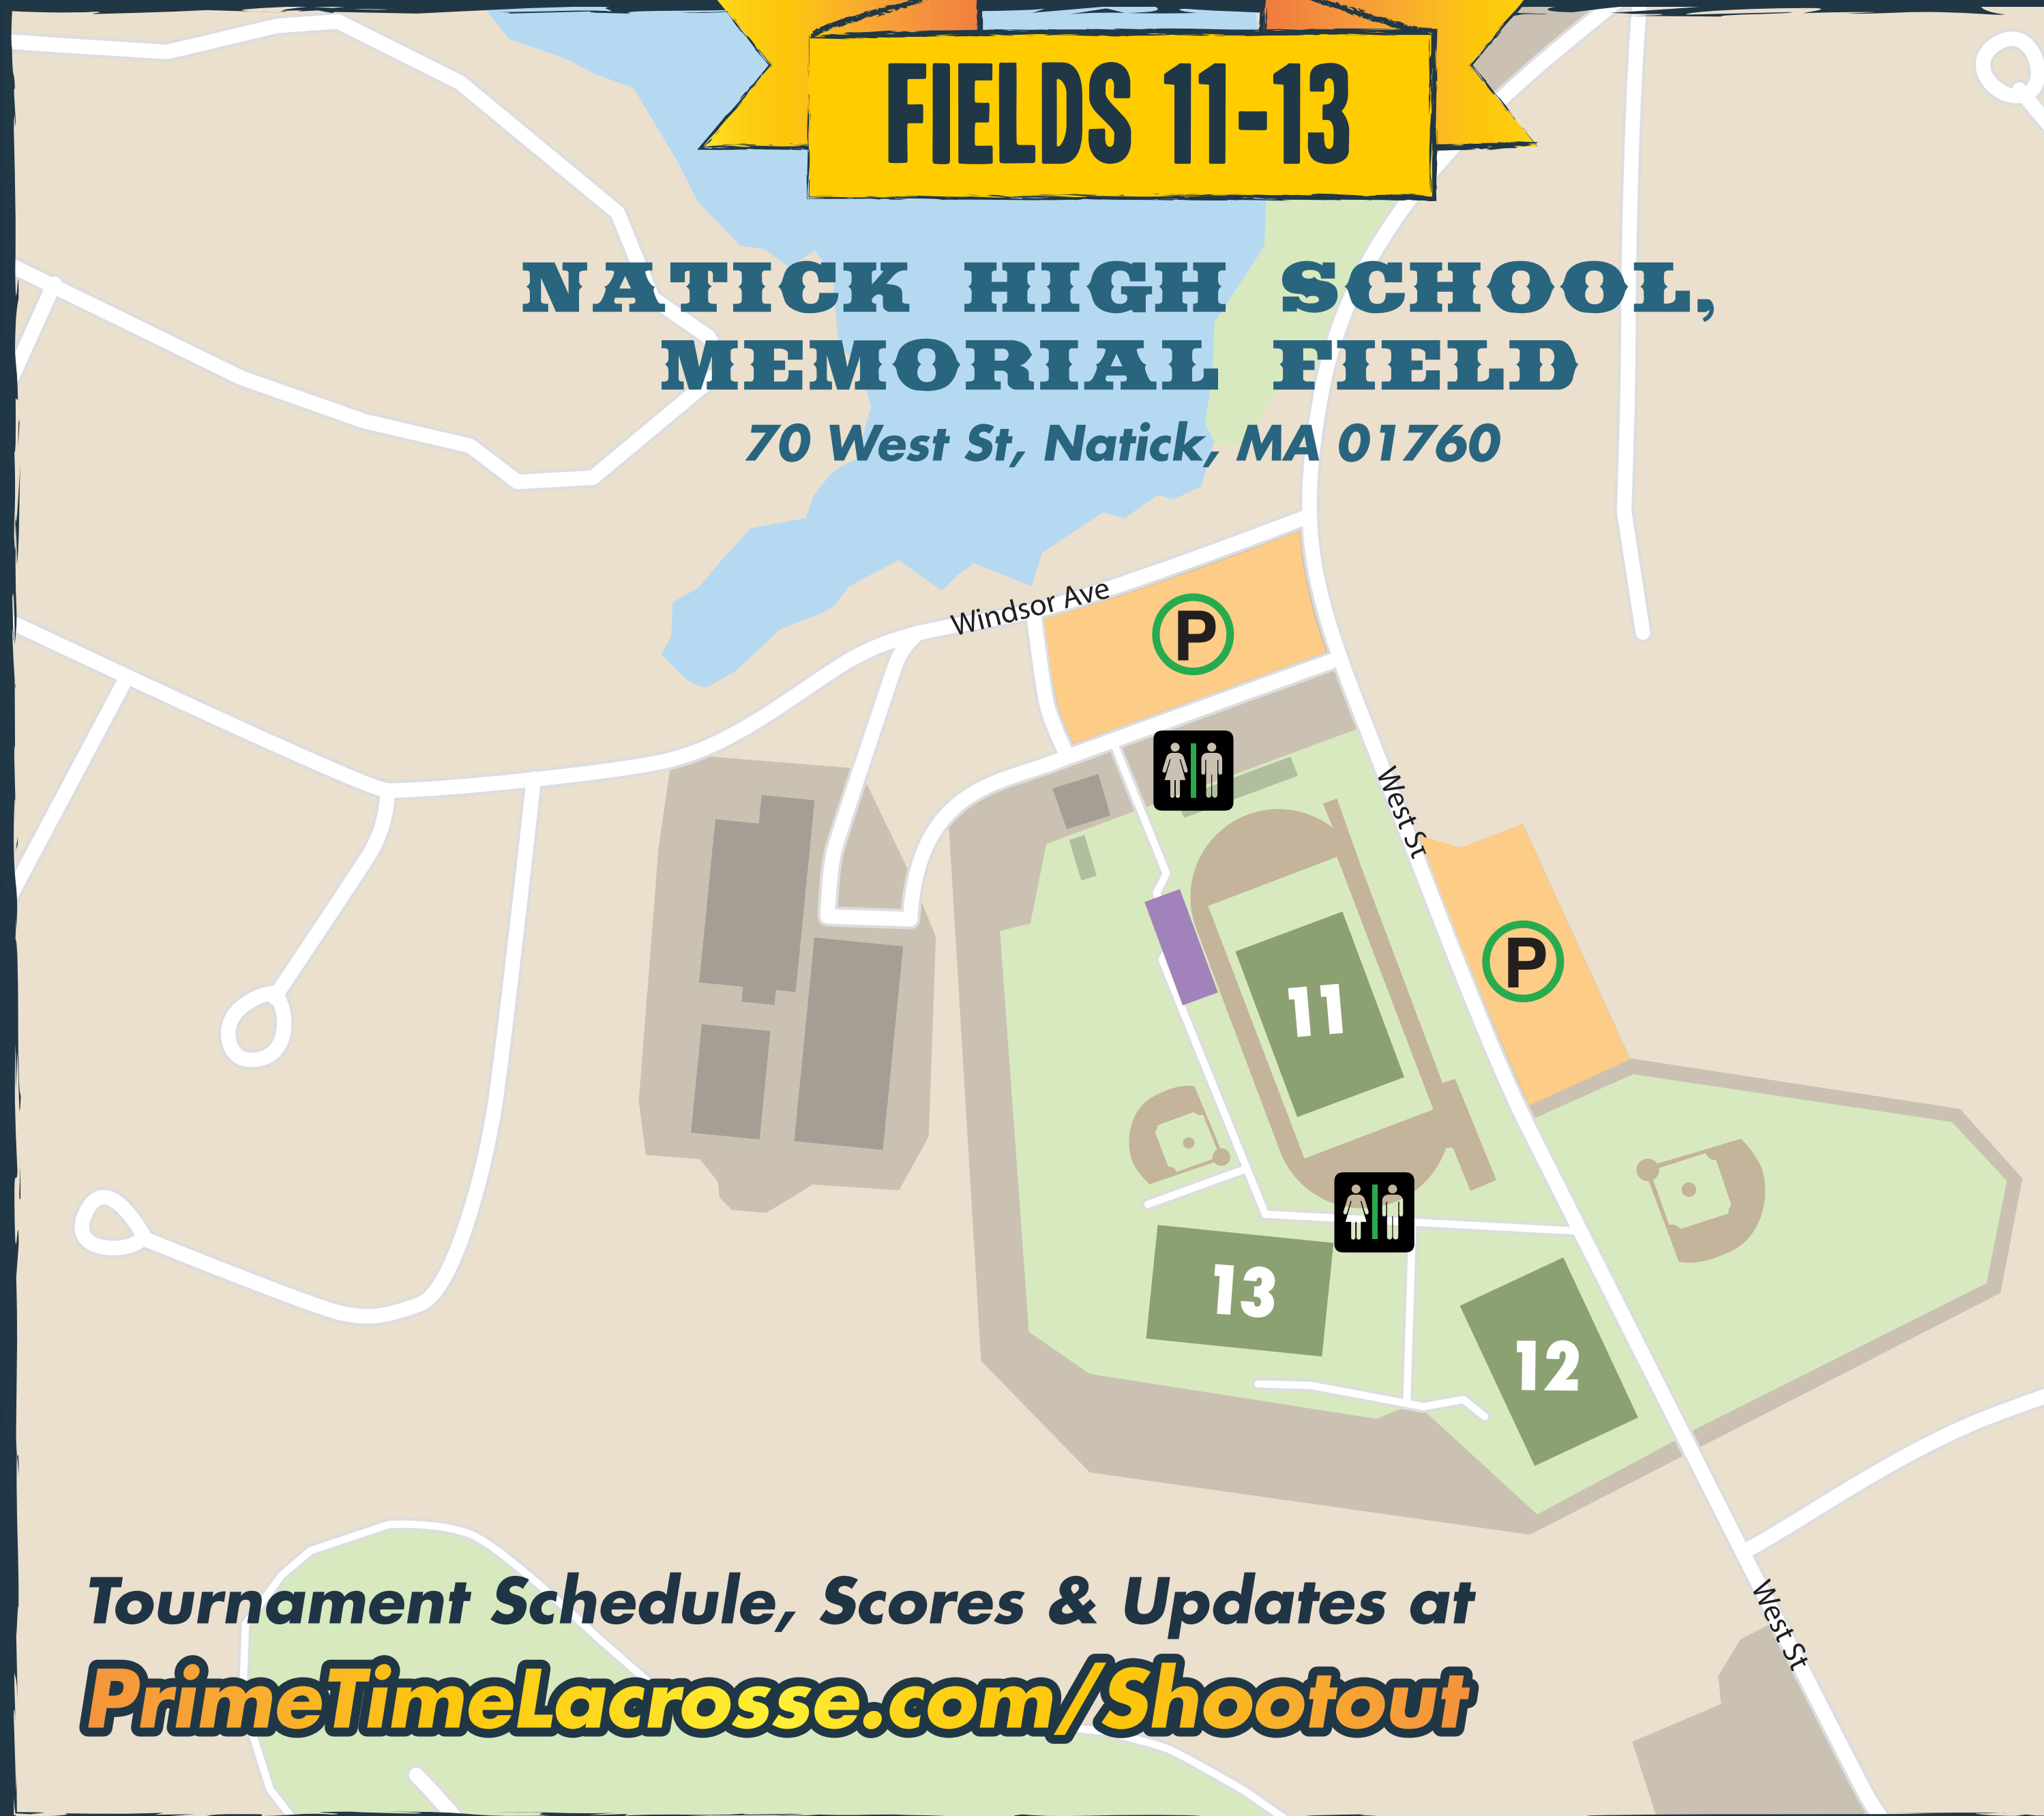

PRIMETIME SHOOTOUT

FIELDS 7-10

WELLESLEY HIGH SCHOOL
50 Rice St, Wellesley Hills, MA 02481

RESTROOMS

VENDORS/FOOD

PARKING

FIELDS

SHUTTLE TO BABSON

FIELDS 11-13

NATICK HIGH SCHOOL, MEMORIAL FIELD
70 West St, Natick, MA 01760

Tournament Schedule, Scores & Updates at
PrimeTimeLacrosse.com/Shootout

FIELDS 1-6

BABSON COLLEGE
231 Forest St, Babson Park, MA 02457