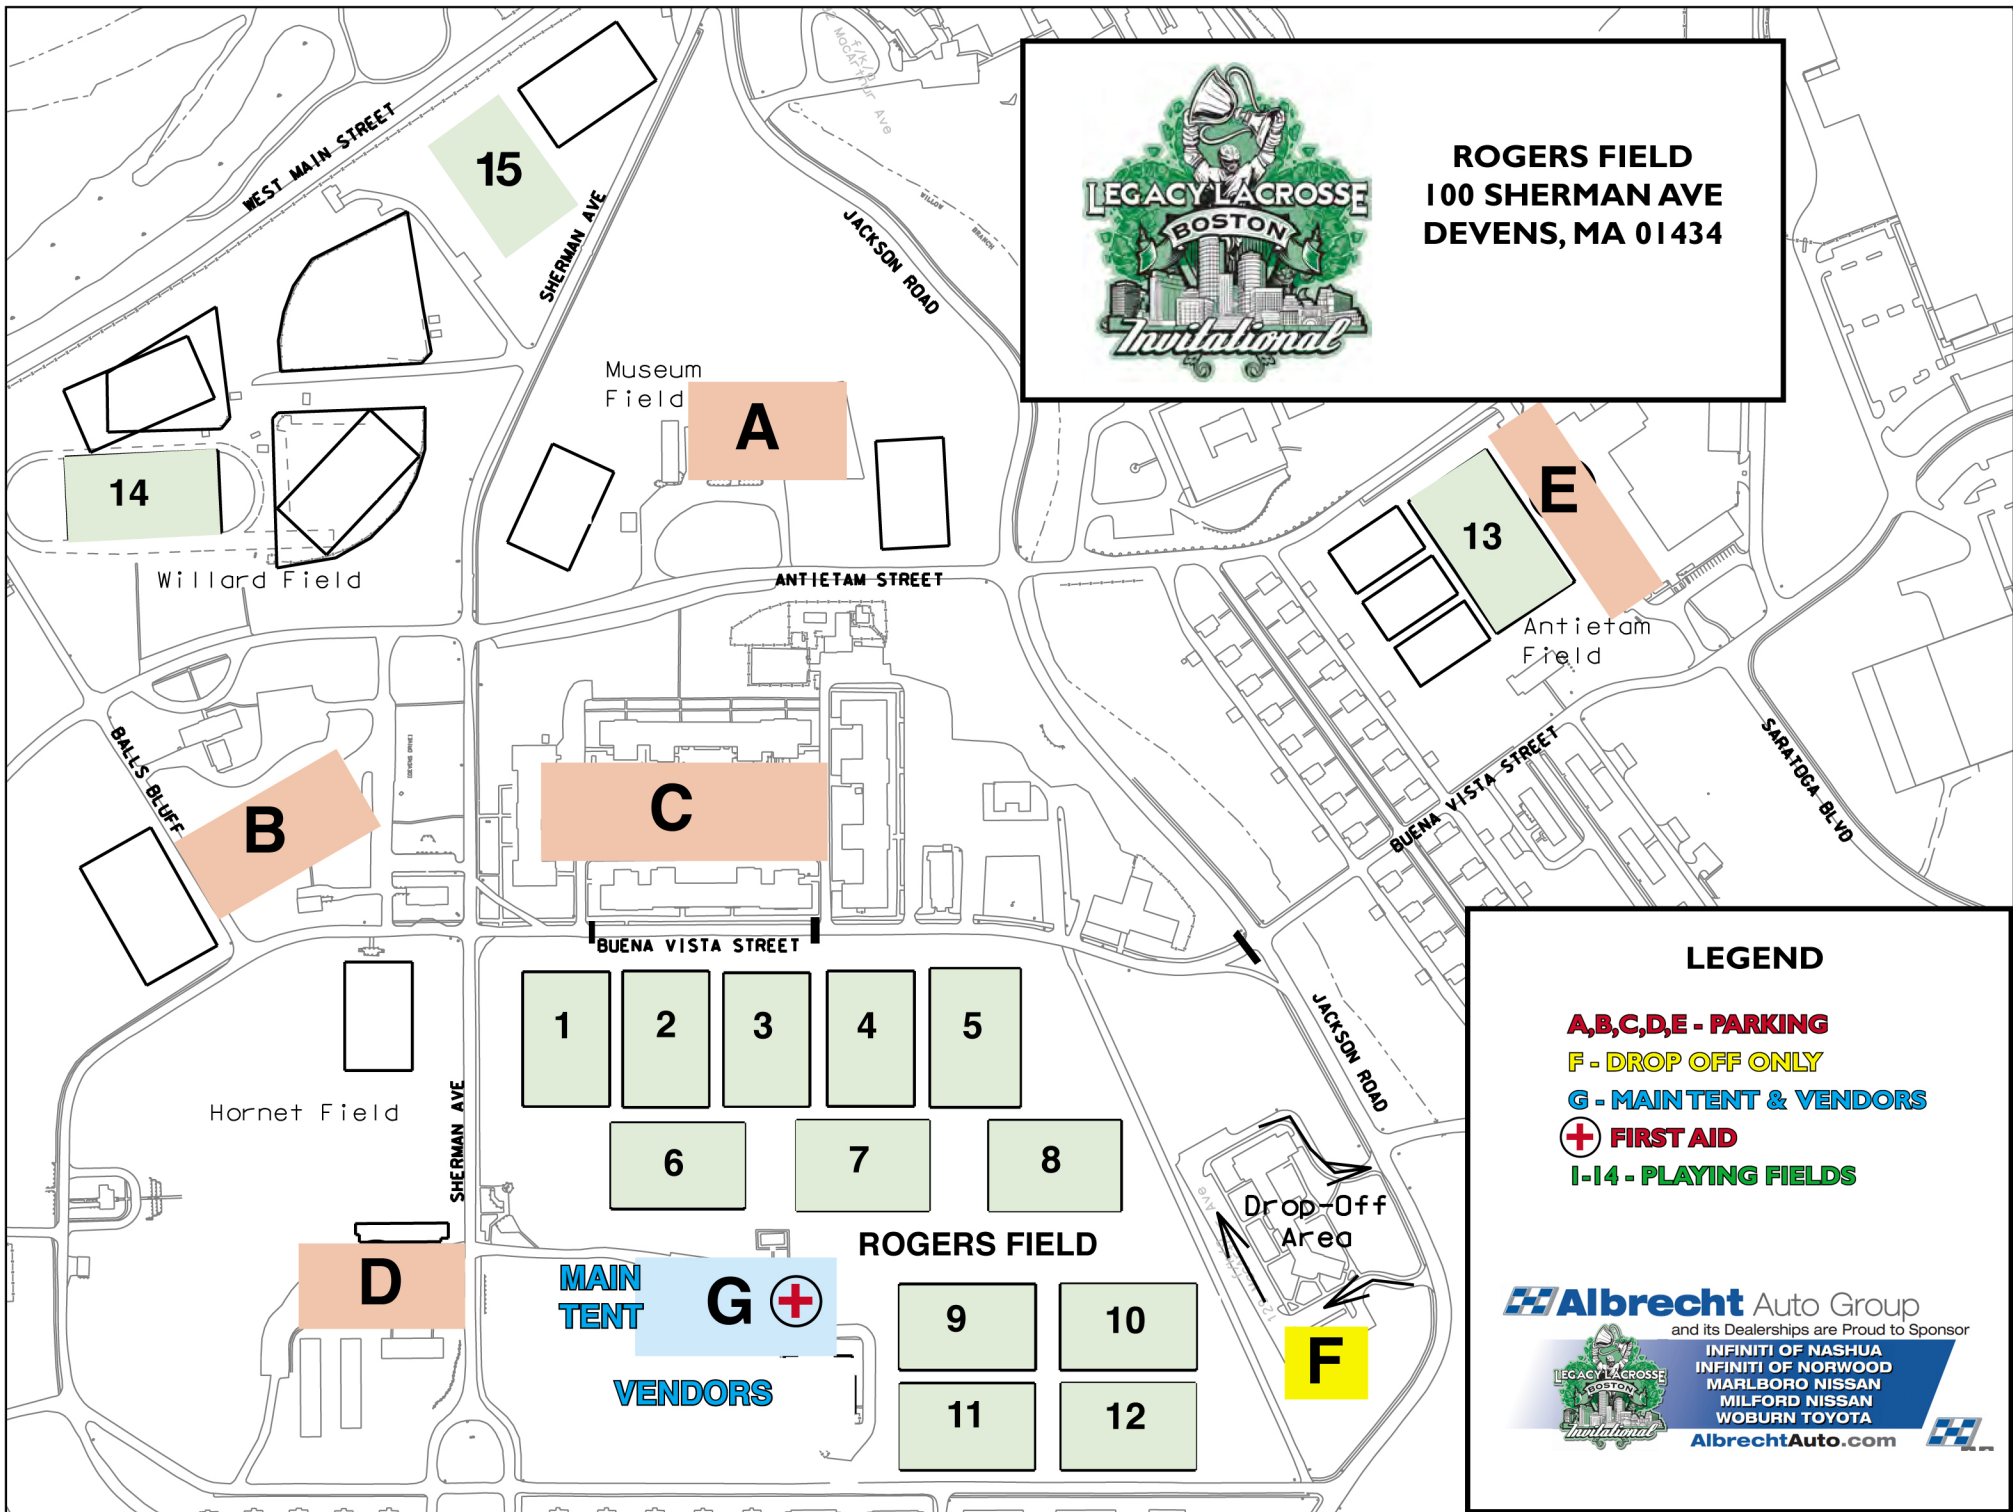

ROGERS FIELD
100 SHERMAN AVE
DEVENS, MA 01434

LEGEND

- A,B,C,D,E - PARKING**
- F - DROP OFF ONLY**
- G - MAINTENT & VENDORS**
- + FIRST AID**
- 1-14 - PLAYING FIELDS**

Albrecht Auto Group
and its Dealerships are Proud to Sponsor

INFINITI OF NASHUA
 INFINITI OF NORWOOD
 MARLBORO NISSAN
 MILFORD NISSAN
 WOBURN TOYOTA

AlbrechtAuto.com