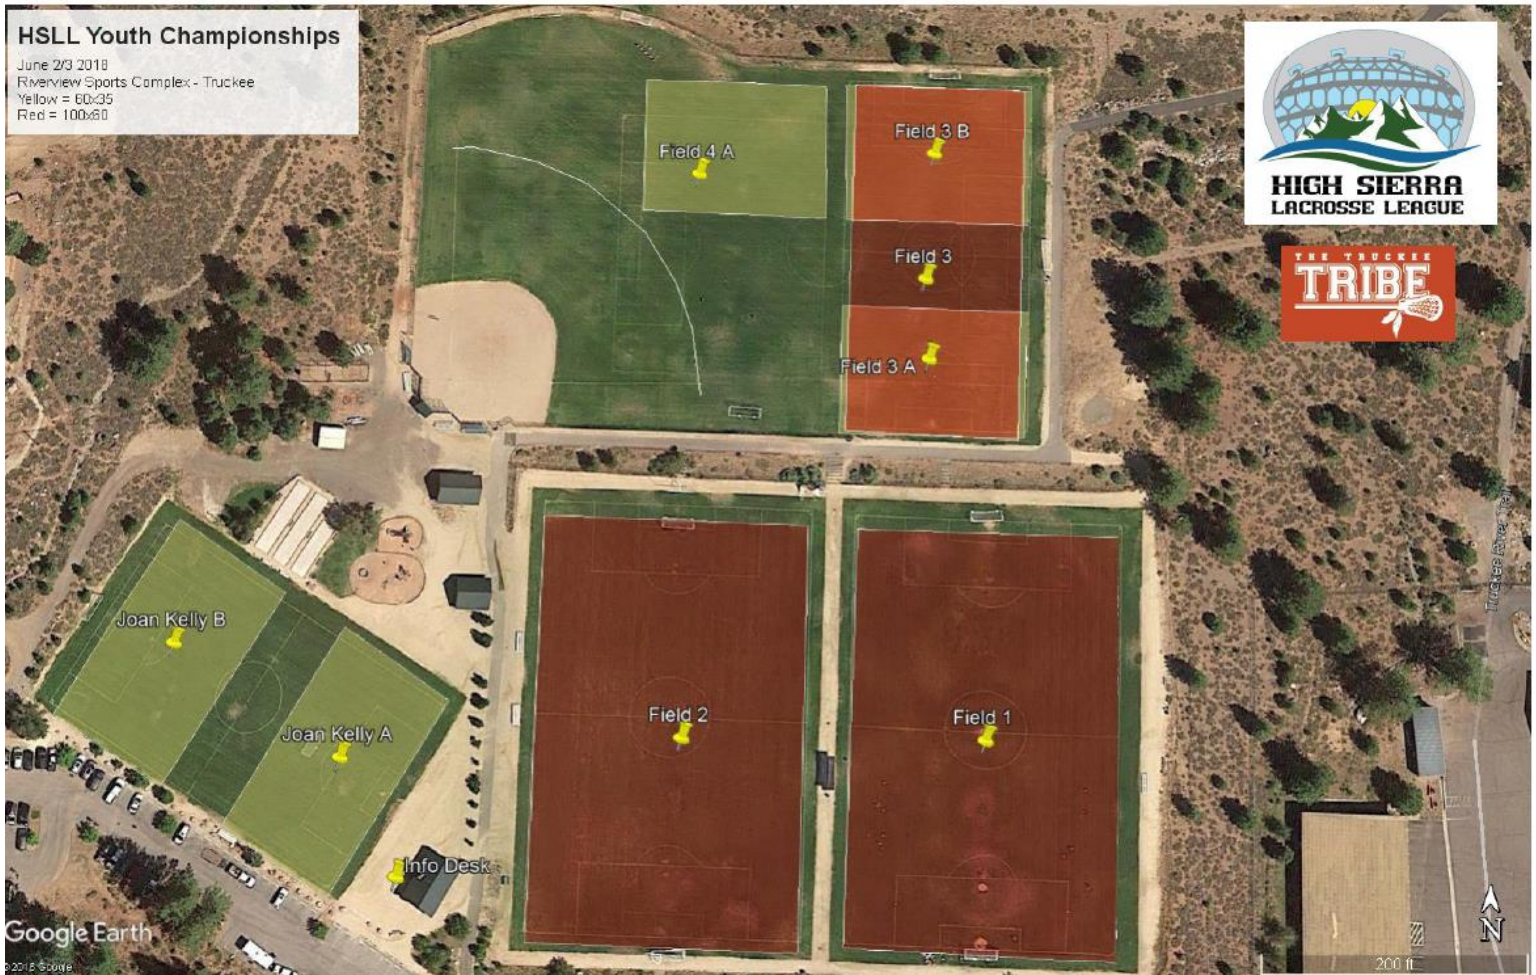

- Event T-Shirts will be available at the Tribe tent. $15 (See the attached T-Shirt mock up)
- 8u – (2) scheduled pool games (Saturday Only) 30 min games.
- 6u – (2) 20 min scrimmages. (Saturday 3pm)
- Truckee Running Festival – This event will be taking place at Riverview Sunday morning. Up to 500 runners participating in a 5k, 10k, Half marathon and kids running event's. Parking will be a challenge. Over flow parking is available on the road.
- Food Trucks will be on site Saturday and Sunday. The offering will be limited.

Field Stripping

Joan Kelly A – 60yds x 35yds – Boys and girls

Joan Kelly B – 60yds x 35yds – Boys and girls

Field 1 – 110yds x 60yds - Boys and girls

Field 2 - 110yds x 60yds - Boys and girls

Field 3 - 110yds x 60yds - Boys and girls

Field 3A – 60yds x 35yds – Boys and girls

Field 3B – 60yds x 35yds – Boys and girls

Field 4A – 60yds x 35yds – Boys and girls