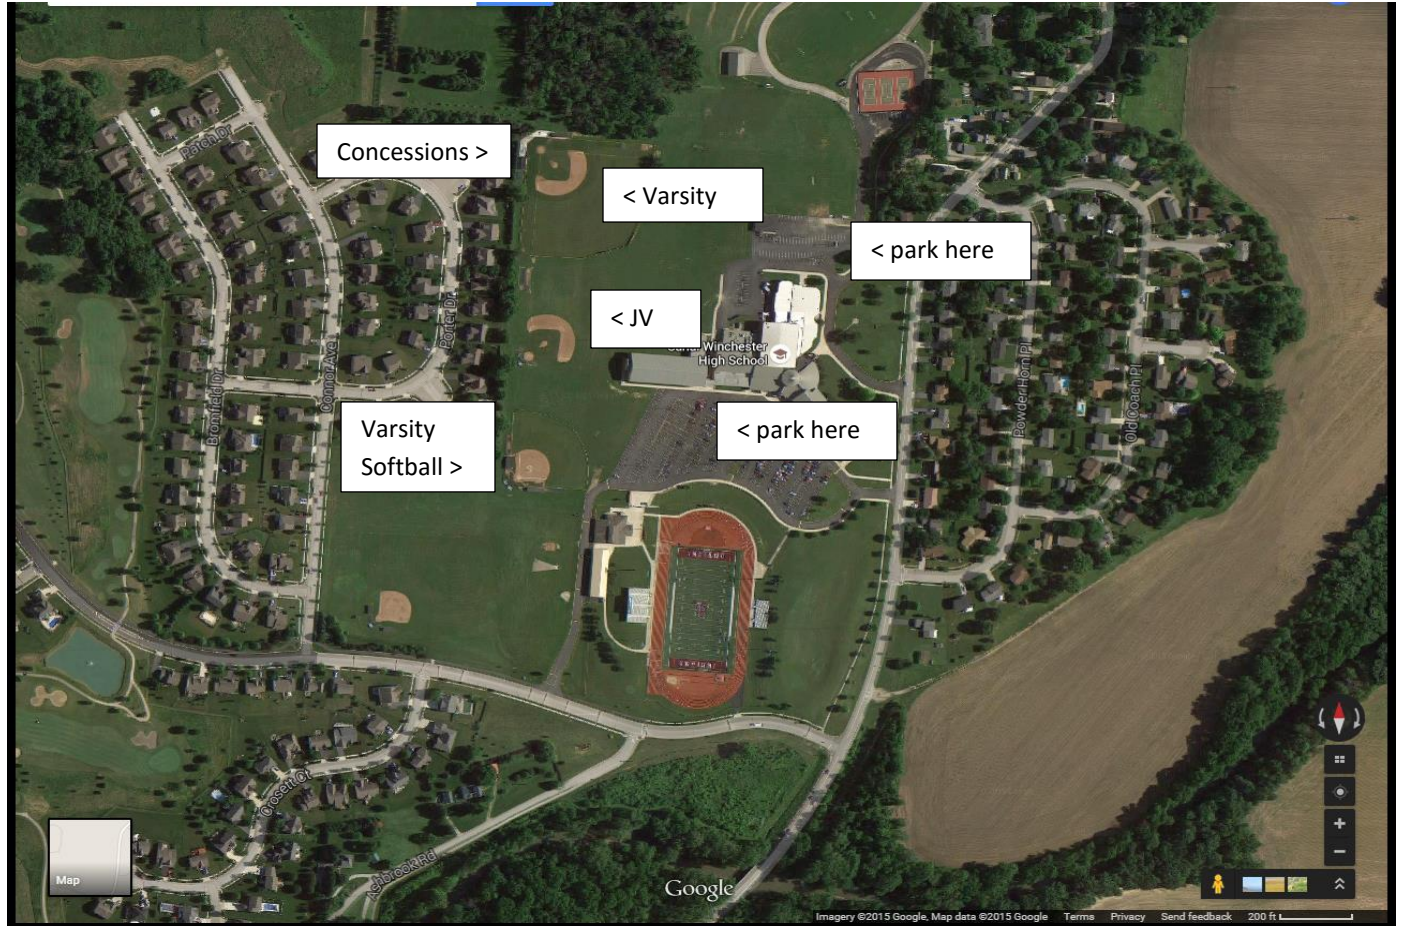

BROCKSTRONG FOUNDATION

"EVERY DAY IS A GIFT"

Field Information

Roger Hanners Recreational Fields – 458 Groveport Rd, Canal Winchester, OH 43110

Field Information

Canal Winchester High School – 300 Washington Street, Canal Winchester, OH 43110

Field Information

- Pickerington North/Lakeview Jr High – 12445 Ault Road, Pickerington, OH 43147