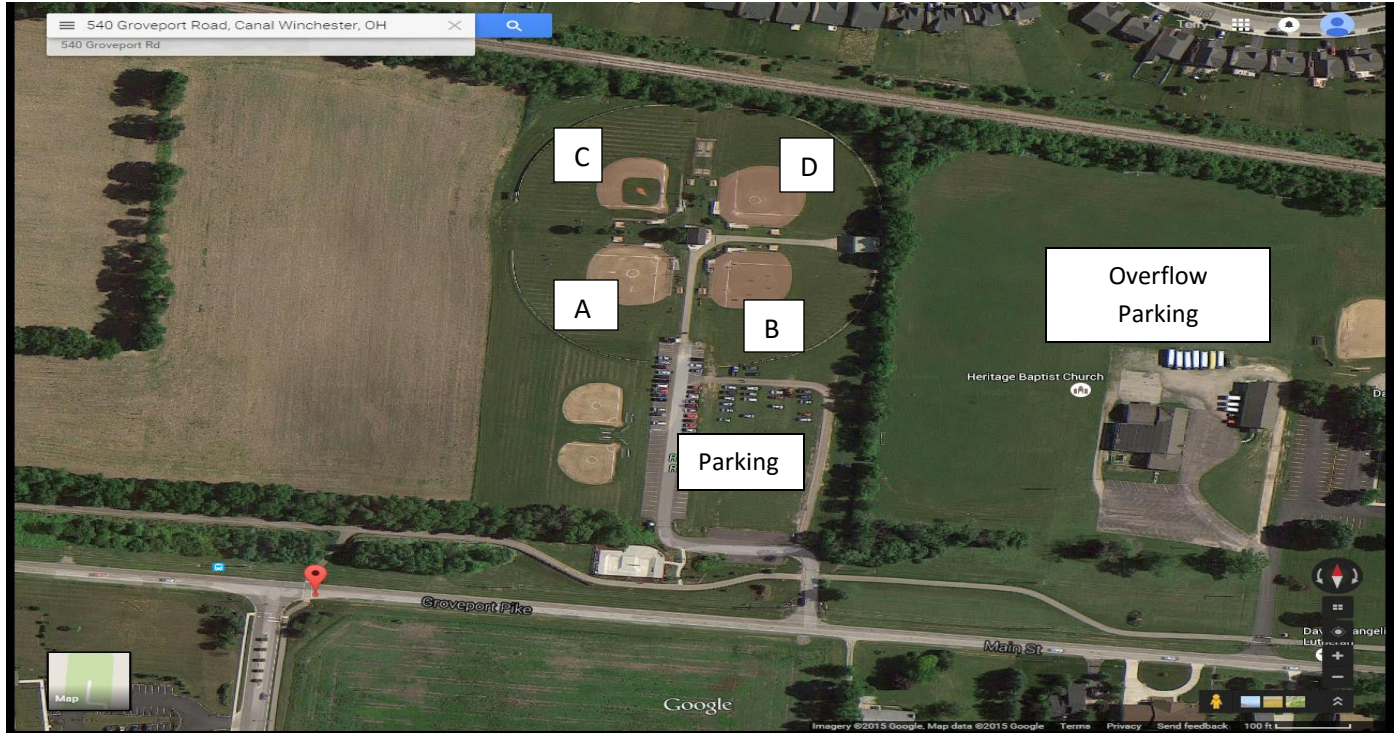

BROCKSTRONG FOUNDATION

"EVERY DAY IS A GIFT"

Field Information

Roger Hanners Recreational Fields – 458 Groveport Rd, Canal Winchester, OH 43110

Field Information

Canal Winchester High School – 300 Washington Street, Canal Winchester, OH 43110

Field Information

- Pickerington North/Lakeview Jr High – 12445 Ault Road, Pickerington, OH 43147