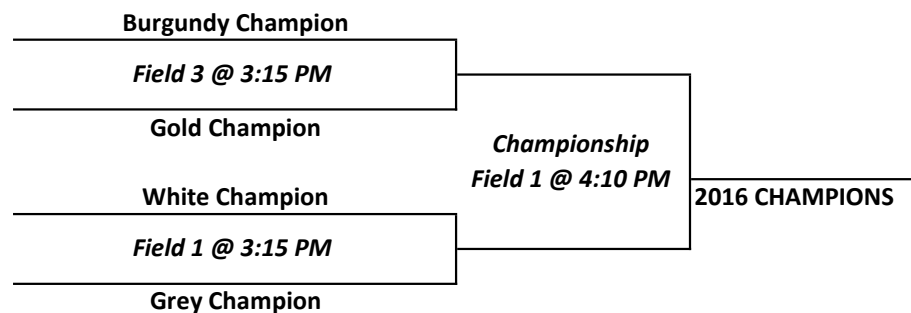

Schedule 2016:

	F #1 (Stadium)	F#2 (Far Meadow)	F #3 (Goddard)	F #4 (Prindle)	F #5 (Freed)
9:00 AM	Hill White vs Landon	Dallas Sentry vs Showcase White	Hill Red vs St. Augustine	St. Christopher's vs St. Mary's Ryken	Severna Park vs STAB
10:00 AM	Gonzaga vs St. Stephen's	Capital 2020 vs Dallas Sentry	Paul VI vs Georgetown Prep	Madlax vs Robinson	Churchill vs Malvern Prep
11:00 AM	Landon vs St. Mary's Ryken	Showcase Red vs Showcase White	Severna Park vs Hill Red	Hill White vs St. Christopher's	St. Augustine vs STAB
12:00 PM	Madlax vs St. Stephen's	Capital 2020 vs Showcase White	Paul VI vs Malvern Prep	Gonzaga vs Robinson	Georgetown Prep vs Churchill
1:00 PM	Landon vs St. Christopher's	Showcase Red vs Dallas Sentry	STAB vs Hill Red	Hill White vs St. Mary's Ryken	Severna Park vs St. Augustine
2:00 PM	Gonzaga vs Madlax	Capital 2020 vs Showcase Red	Malvern Prep vs Georgetown Prep	St. Stephen's vs Robinson	Paul VI vs Churchill

Burgundy Division
 Gonzaga
 Madlax Nationals
 Robinson Secondary
 St. Stephen's

Gold Division
 Hill Academy Red
 Severna Park
 St. Anne's Belfield
 St. Augustine Prep

White Division
 Hill Academy White
 Landon
 St. Christopher's
 St. Mary's Ryken

Grey Division
 Churchill
 Georgetown Prep
 Malvern Prep
 Paul VI

Showcase Division
 Dallas Sentry 2019
 Madlax-Capital 2020
 Showcase Select - Red
 Showcase Select - White

Final 4:

NCAA Rules Apply Except:
 Any Heads are legal.
 Round robin games are two (2) 22 minute running halves. No OT.
 1 Time-Out per game anytime. TO stops clock.
 Playoff games are two (2) 14 minute running time halves.
 If tied, play an untimed OT period until goal scored. Each team gets 1 TO in OT.
Tie-Breakers:
 Record, Head-to-head, goals against, then goals for.