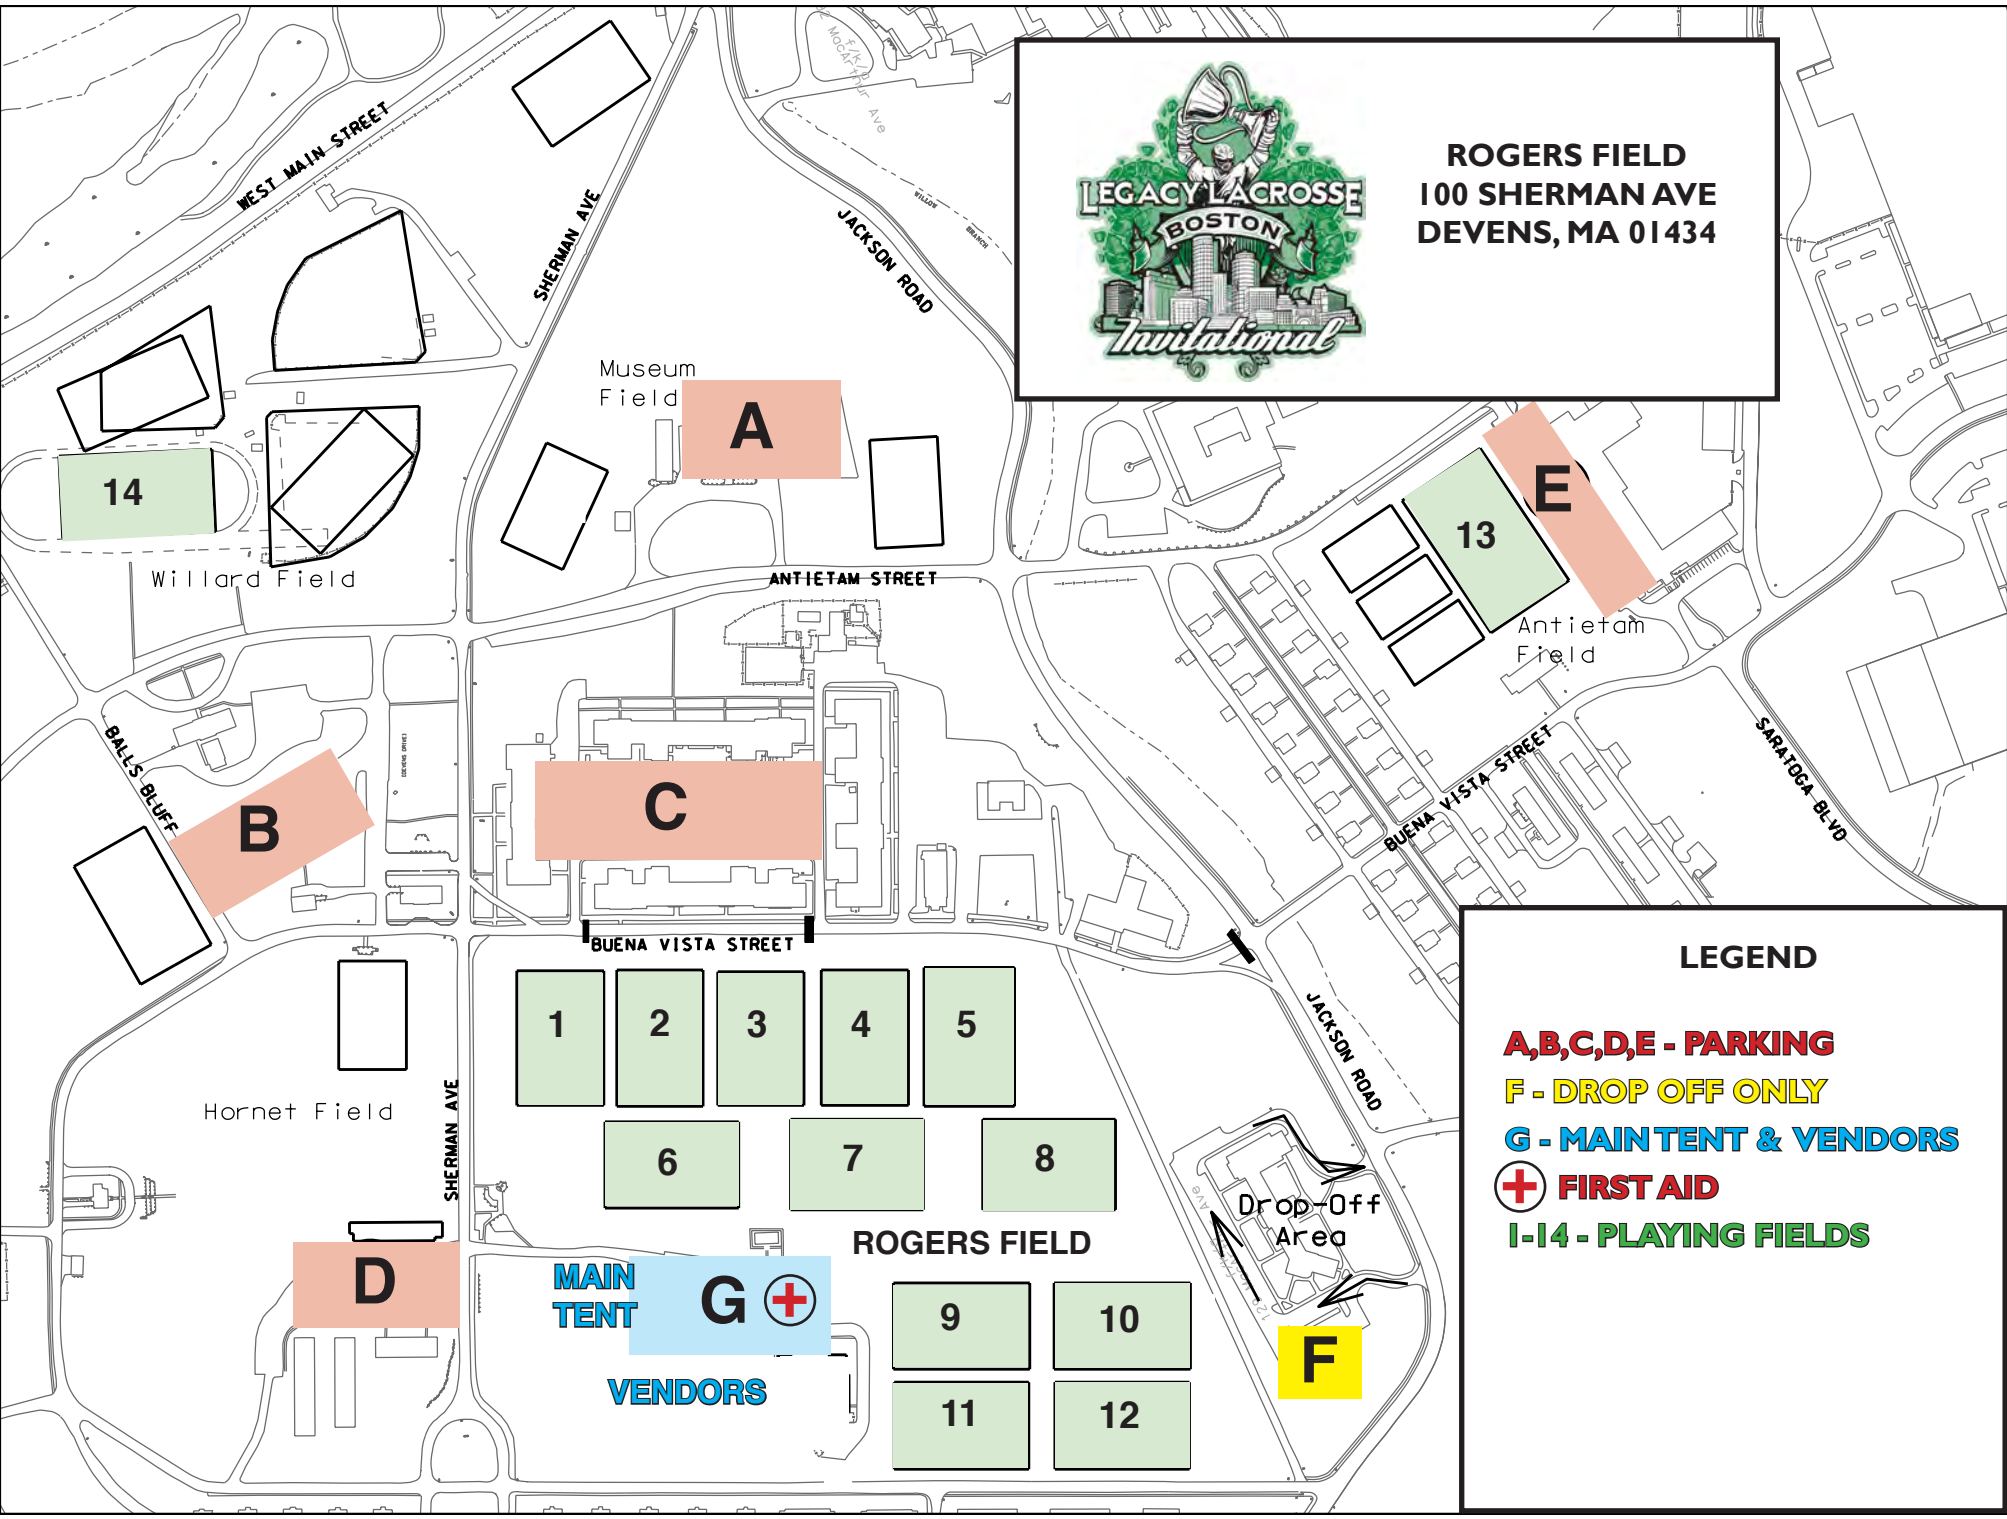

**ROGERS FIELD**  
100 SHERMAN AVE  
DEVENS, MA 01434

**LEGEND**

- A,B,C,D,E - PARKING**
- F - DROP OFF ONLY**
- G - MAINTENT & VENDORS**
- + FIRST AID**
- 1-14 - PLAYING FIELDS**