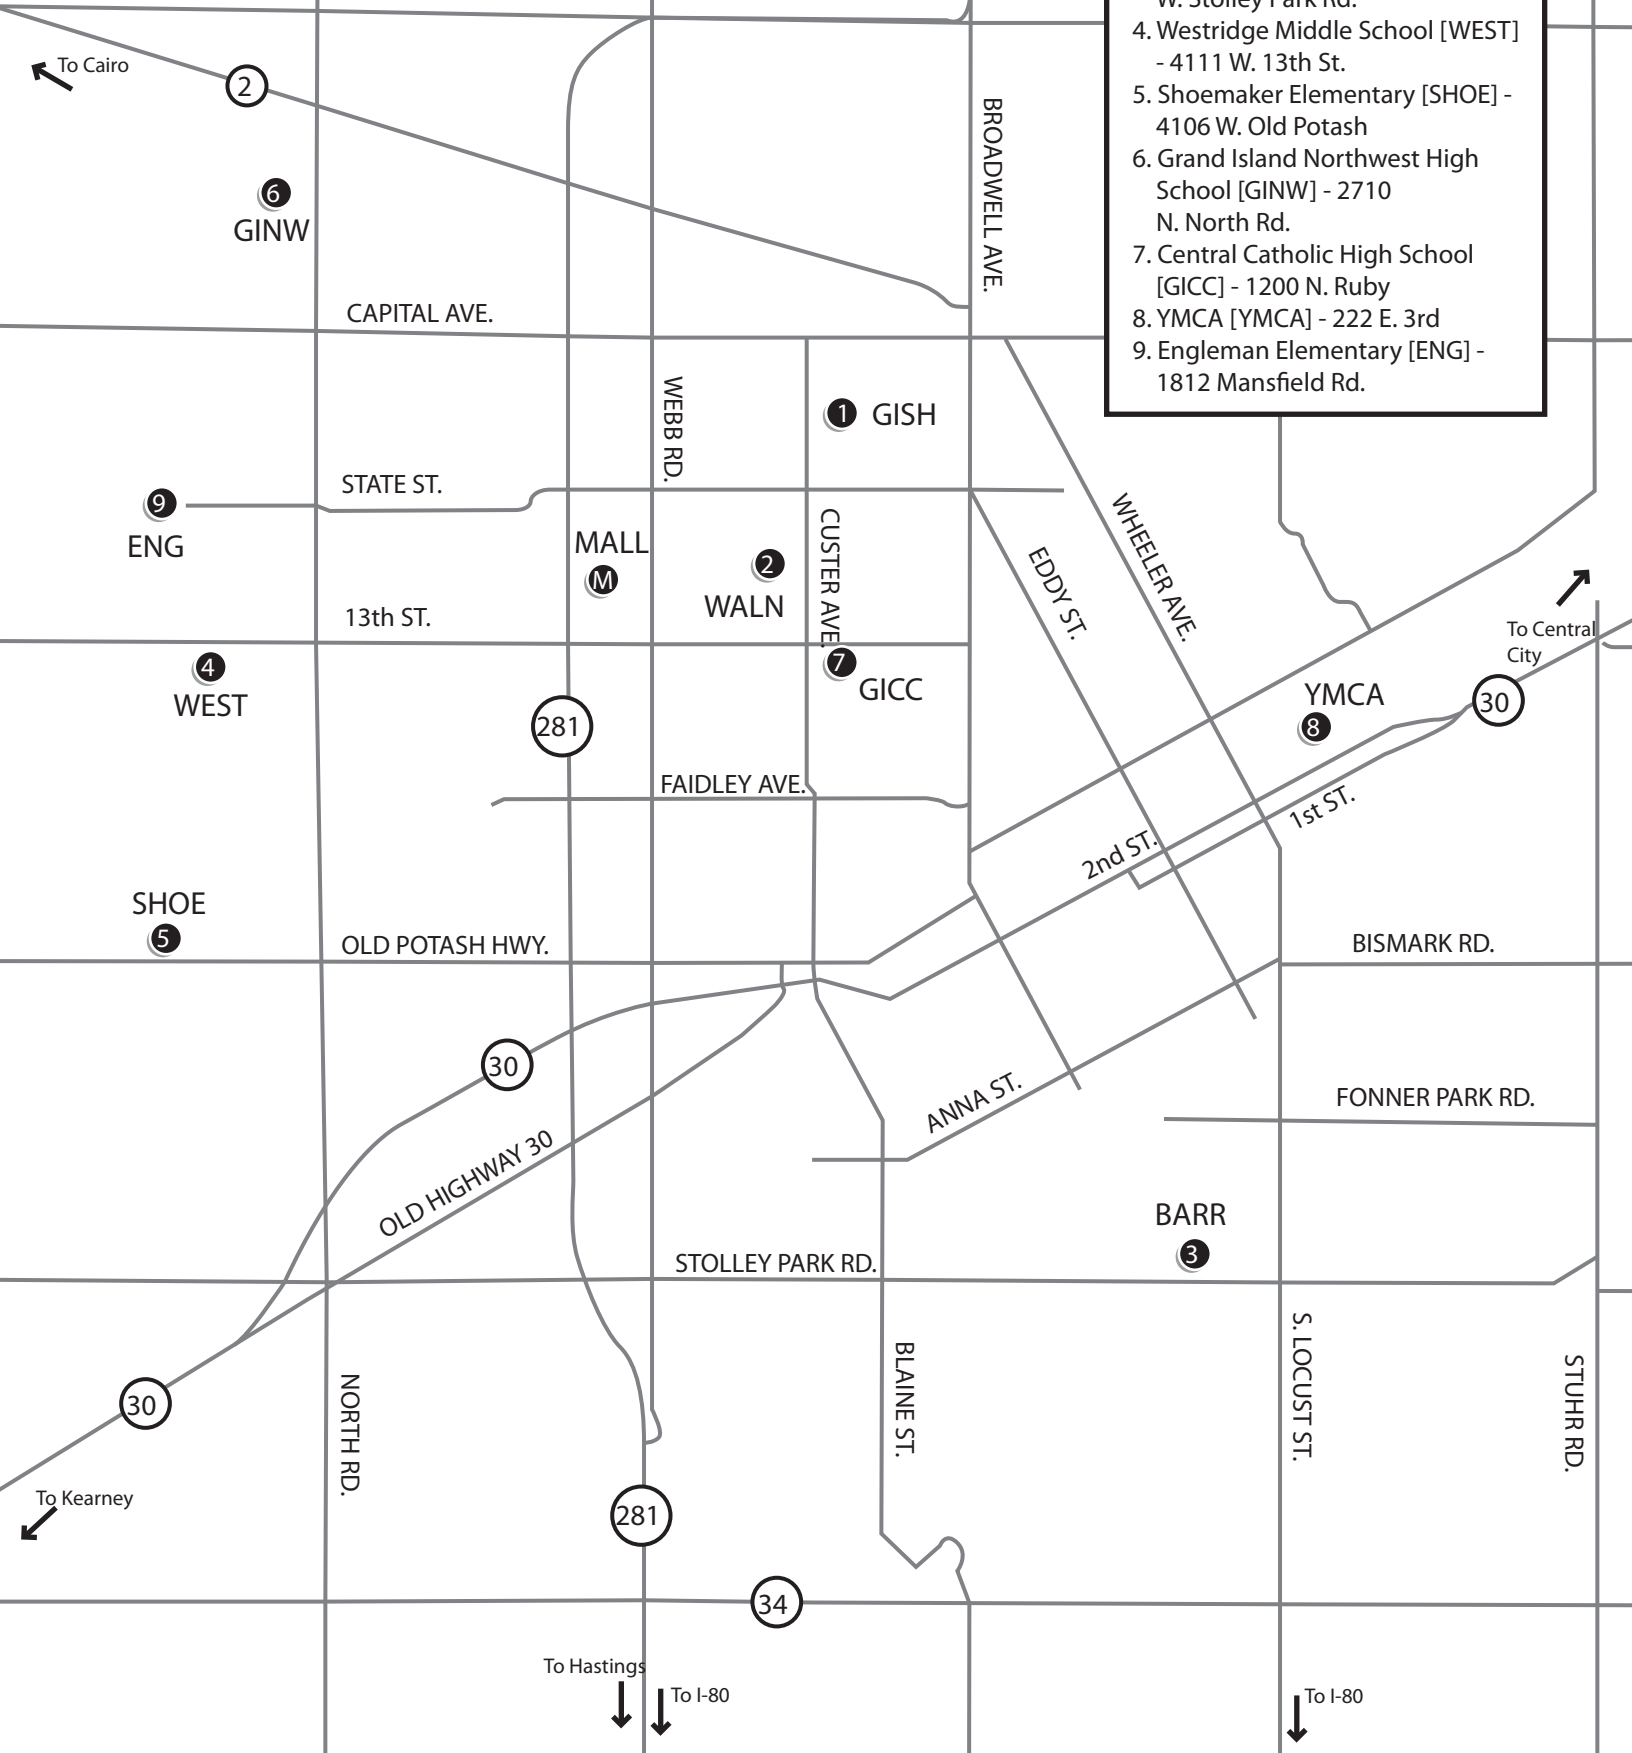

HOOPS MANIA SITES

↑
To St. Paul

1. Grand Island Senior High [GISH] - 2124 N. Lafayette (Court 1&2 East Entrance, Courts 3&4 West Entrance)
2. Walnut Middle School [WALN] - 1600 N. Custer Ave.
3. Barr Middle School [BARR] - 602 W. Stolley Park Rd.
4. Westridge Middle School [WEST] - 4111 W. 13th St.
5. Shoemaker Elementary [SHOE] - 4106 W. Old Potash
6. Grand Island Northwest High School [GINW] - 2710 N. North Rd.
7. Central Catholic High School [GICC] - 1200 N. Ruby
8. YMCA [YMCA] - 222 E. 3rd
9. Engleman Elementary [ENG] - 1812 Mansfield Rd.

↑
To Cairo

↑
To Central City

↓
To Kearney

↓
To Hastings

↓
To I-80

↓
To I-80